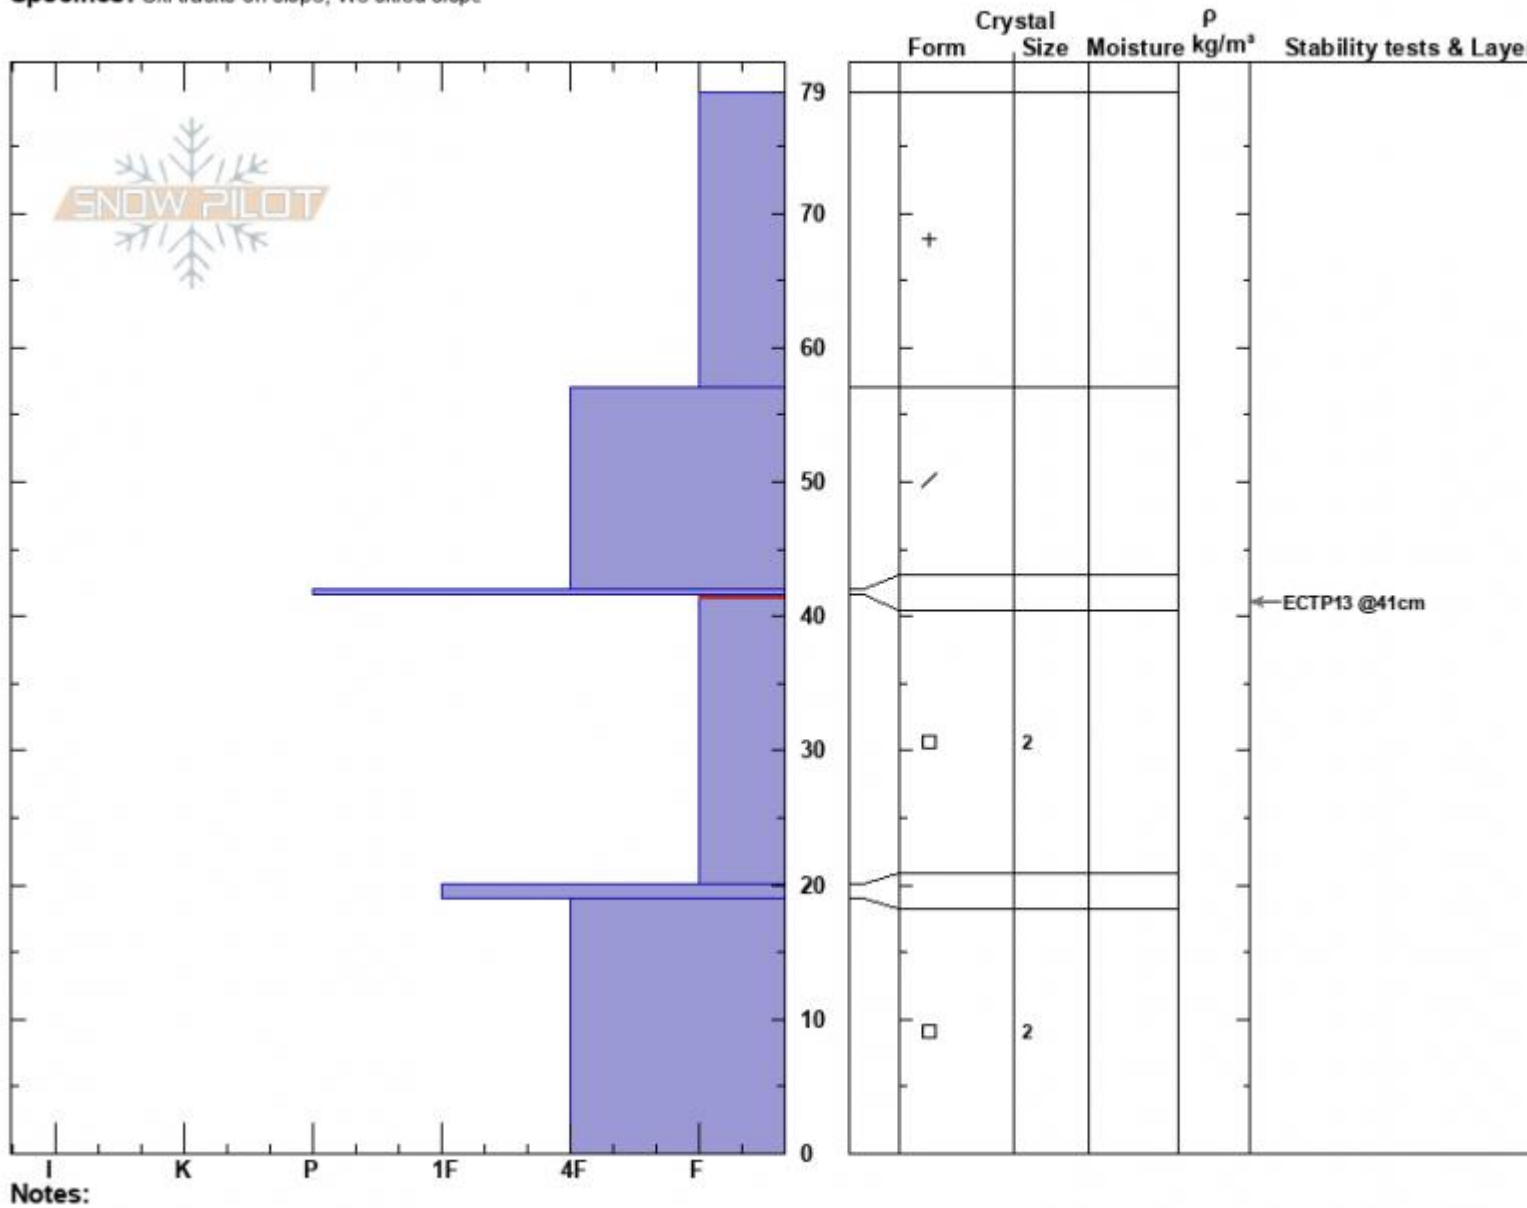

Tyler's  
 Madison Range-N  
 MT  
 Elevation: 9000 ft  
 Aspect: 270°  
 Specifics: Ski tracks on slope; We skied slope

Ian Hoyer  
 12/18/2024 - 11:00am  
 Co-ord: 45.32341N, -111.38254W  
 Slope Angle: 29°  
 Wind Loading: no

Stability: Fair  
 Air Temperature:  
 Sky Cover: OVC  
 Precipitation: NO  
 Wind: S Strong

HS:79  
 PF:65  
 PS:15  
 Layer Notes:  
 41.5-20cm: Problematic layer

Advisory Region  
 Northern Madison  
 Longitude  
 -111.39W  
 Latitude  
 45.34N  
 Northern Madison, 2024-12-18