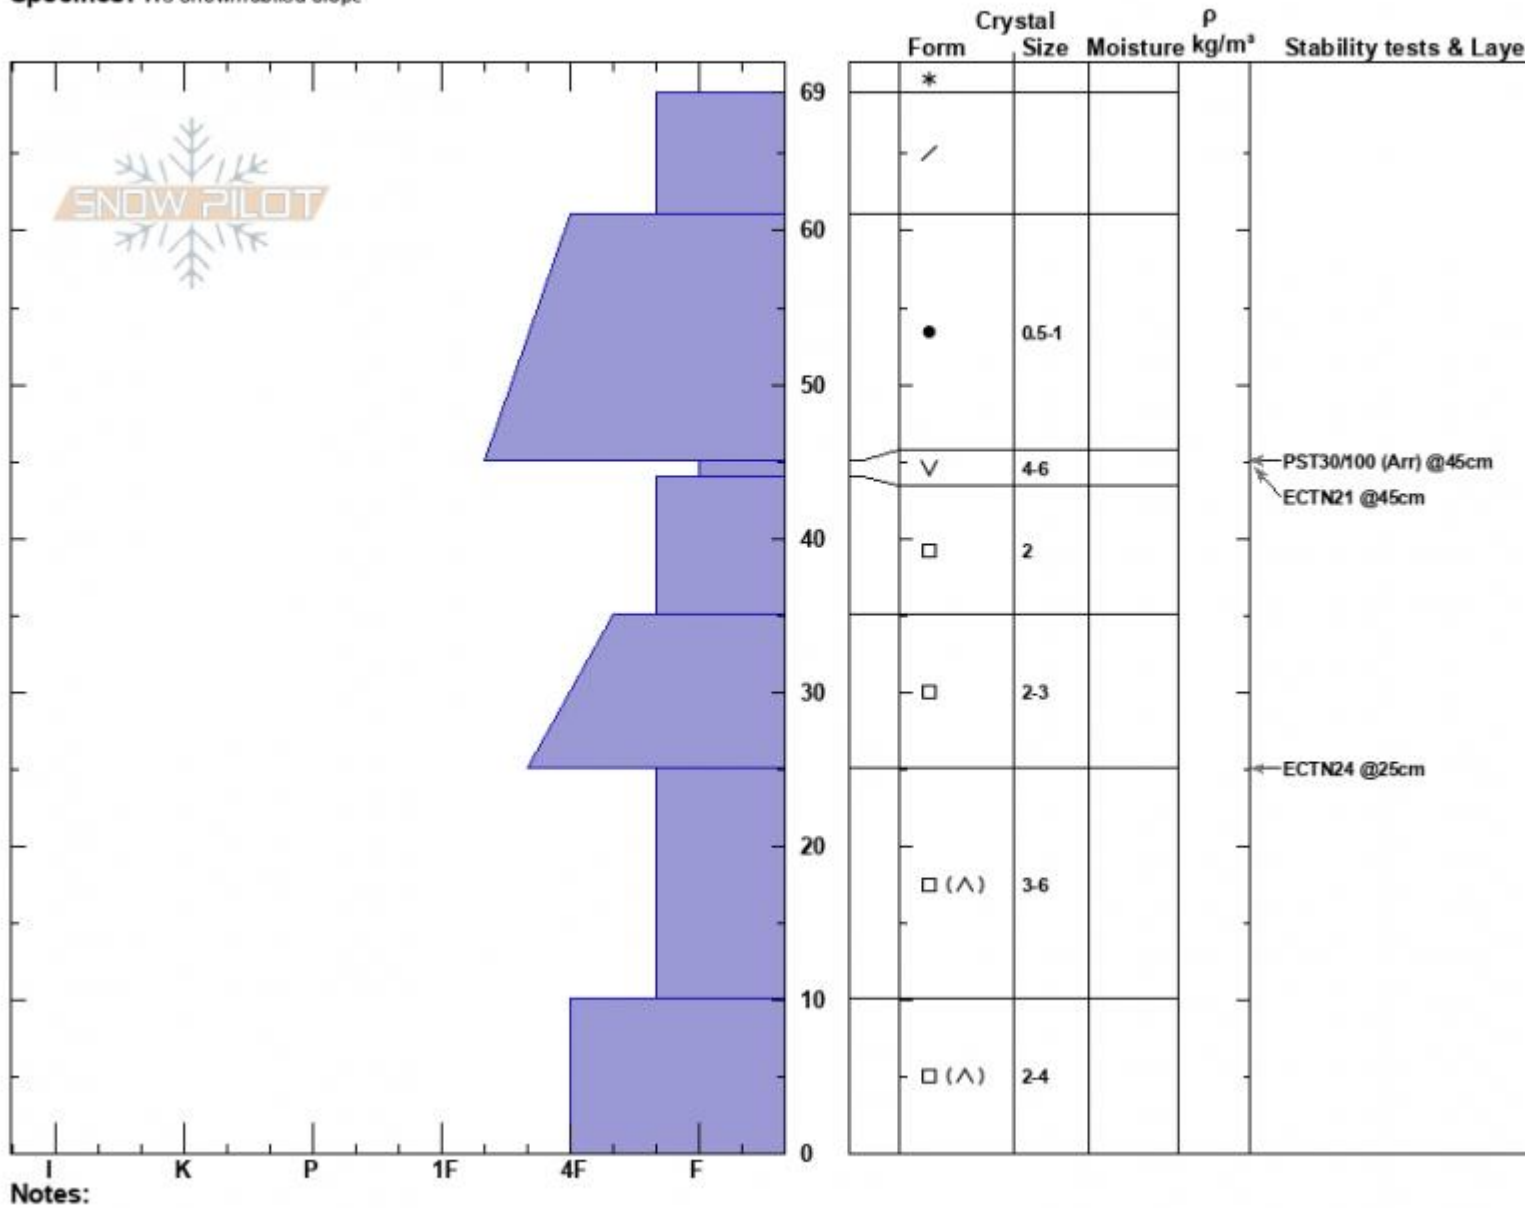

Top of Denny Profile
 Lionhead Range
 MT
 Elevation: 8380 ft
 Aspect: 40°
 Specifics: We snowmobiled slope

Dave Zinn
 12/22/2024 - 11:20am
 Co-ord: 44.71109N, -111.30690W
 Slope Angle: 25°
 Wind Loading: no

Stability: Fair
 Air Temperature:
 Sky Cover: OVC
 Precipitation: NO
 Wind: Calm

HS:69
 PF:55
 Layer Notes: 45-44cm:Problematic layer

Advisory Region
 Lionhead Range
 Longitude
 -111.32W
 Latitude
 44.73N
 Lionhead Range, 2024-12-22