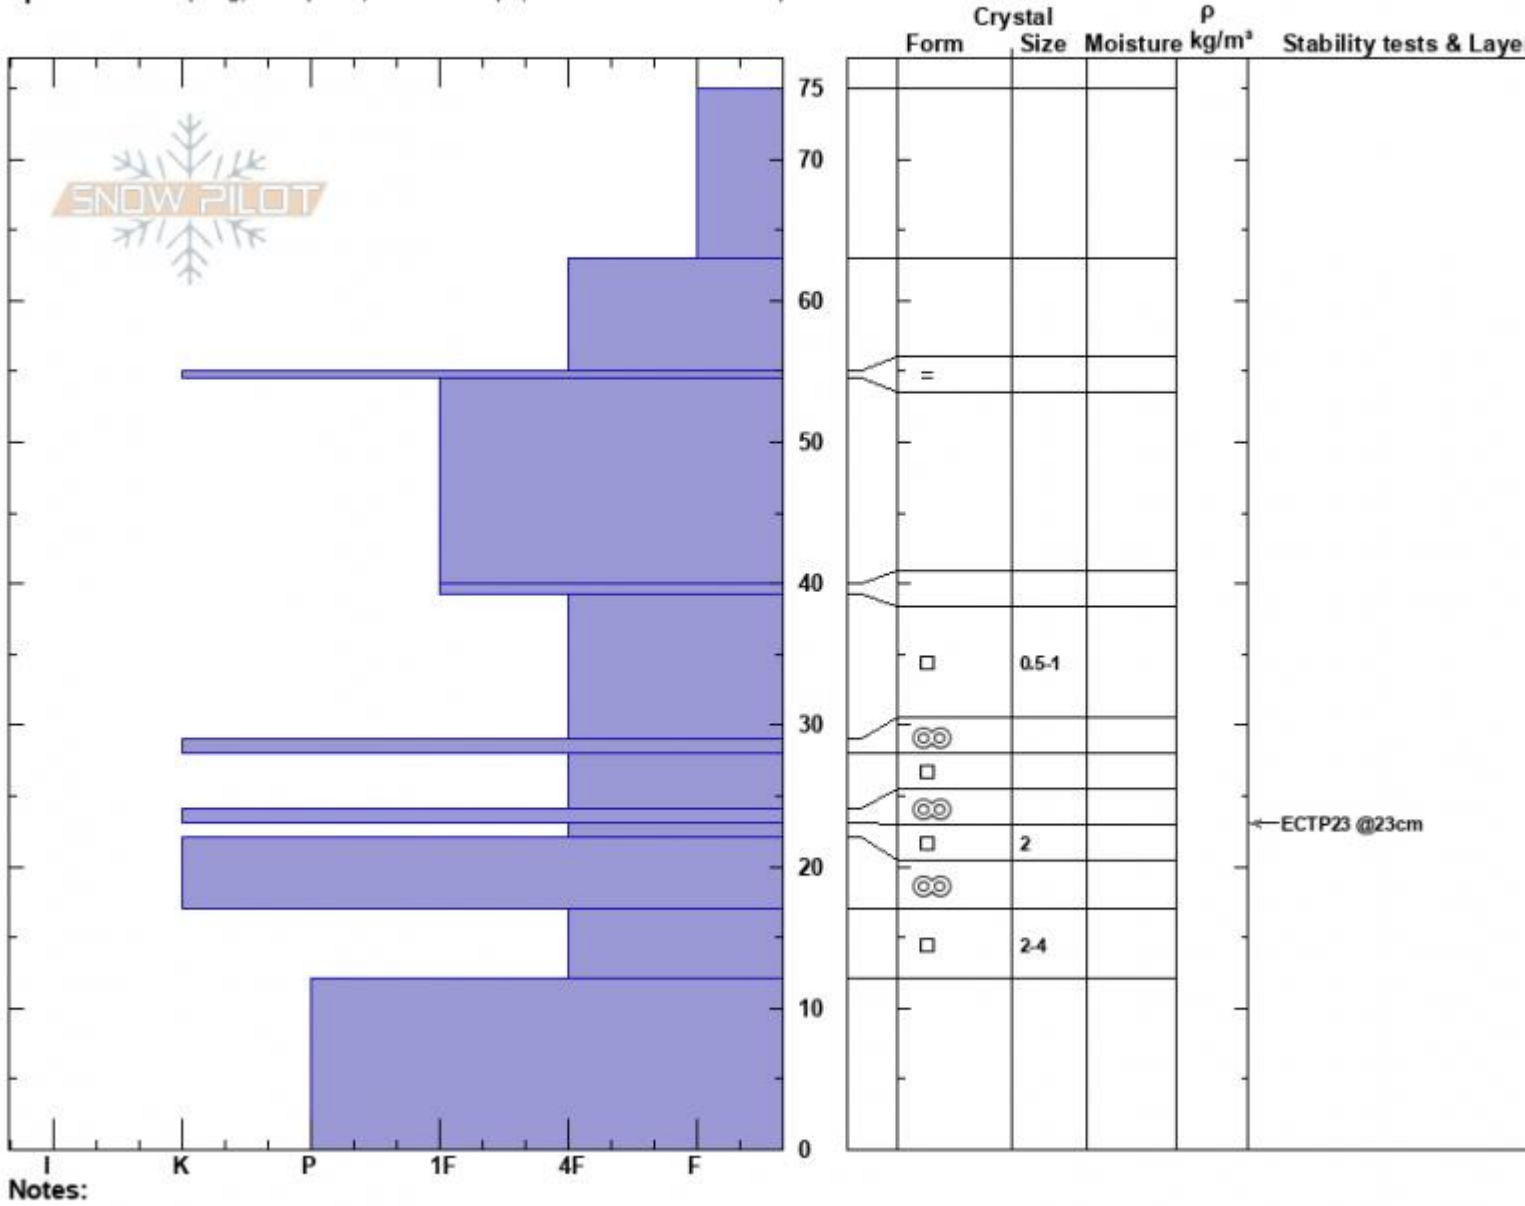

Sawtell Switchback SW  
 Centennial Range  
 ID  
 Elevation: 9000 ft  
 Aspect: 205°  
 Specifics: Collapsing, widespread; We skied slope; Snowmobile tracks on slope

Ian Hoyer  
 12/31/2024 - 12:00pm  
 Co-ord: 44.55510N, -111.44629W  
 Slope Angle: 25°  
 Wind Loading: no

Stability: Poor  
 Air Temperature:  
 Sky Cover: BKN  
 Precipitation: NO  
 Wind: Calm

HS:75  
 PF:40  
 PS:15  
 Layer Notes:  
 23-22cm:Problematic layer

Advisory Region  
 Island Park  
 Longitude  
 -111.44W  
 Latitude  
 44.56N  
 Island Park, 2024-12-31