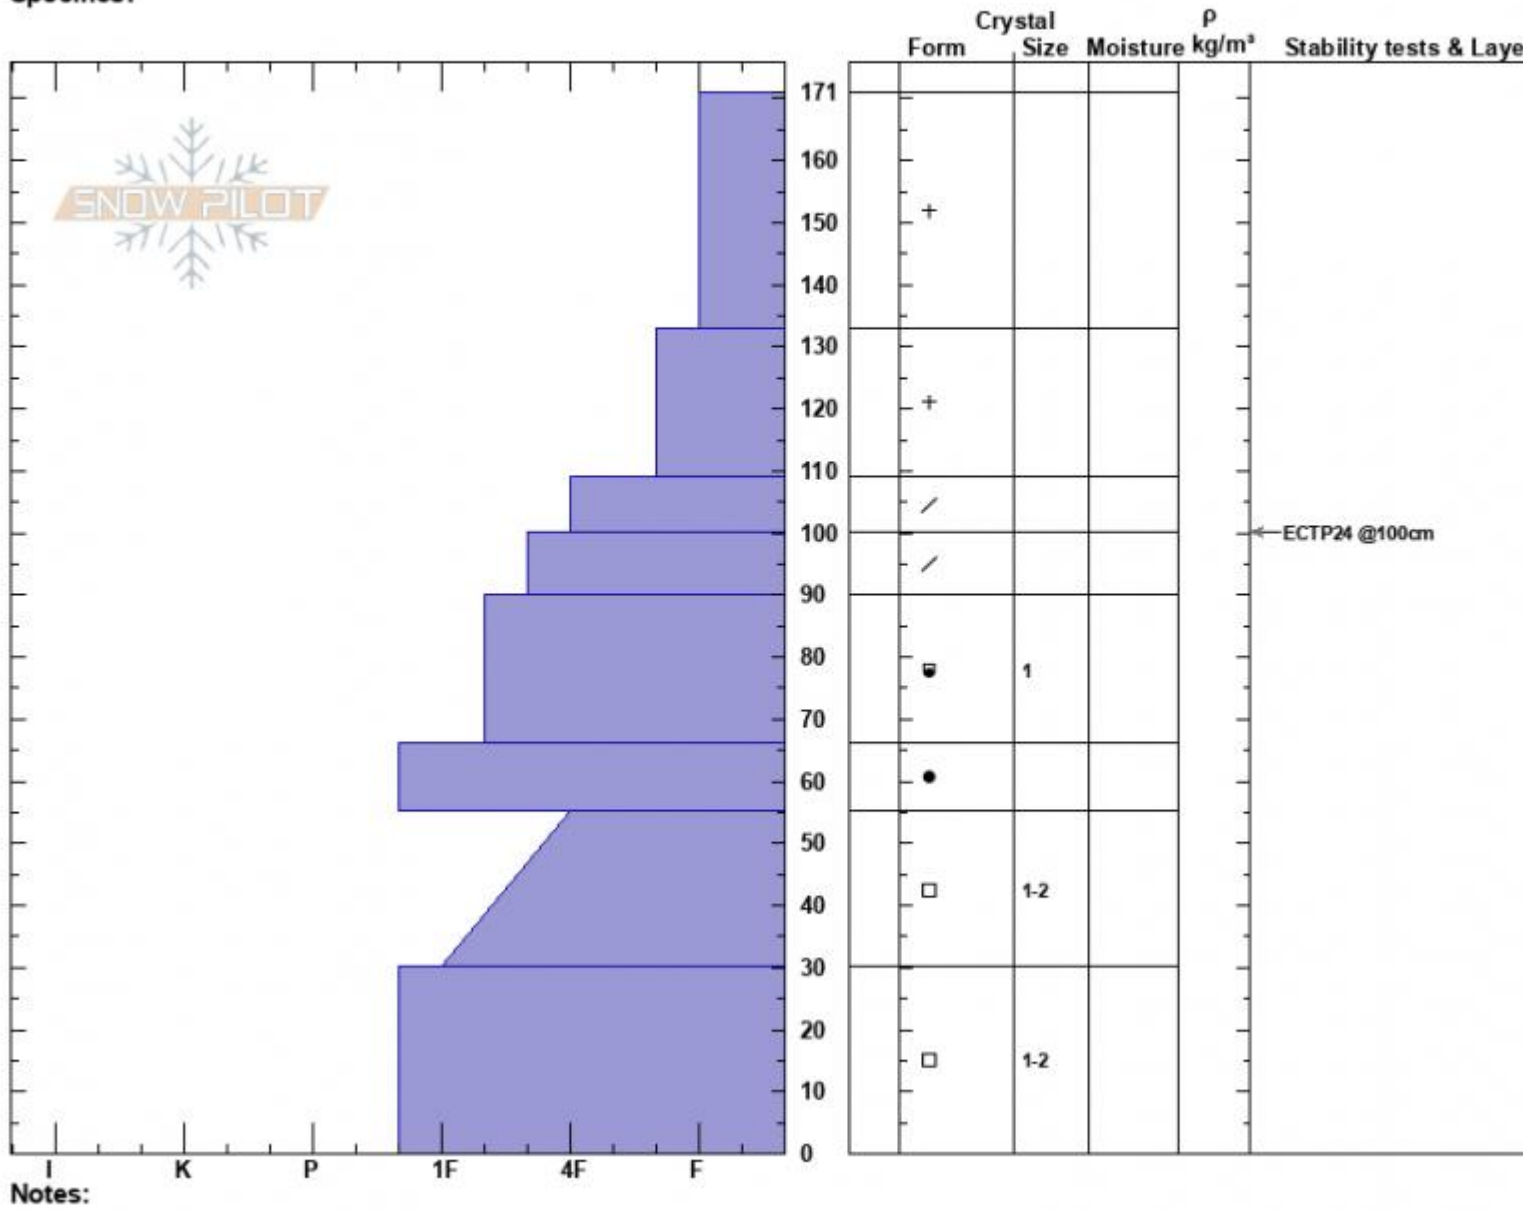

The Ramp - Bottom
 Bridger Range
 MT
 Elevation: 7912 ft
 Aspect: 73°
 Specifics:

Haylee Darby
 12/31/2024 - 11:45am
 Co-ord: 45.82972N, -110.92936W
 Slope Angle: 24°
 Wind Loading: no

Stability:
 Air Temperature: -6°C
 Sky Cover: OVC
 Precipitation: S-1
 Wind: W Calm

HS:171 Layer Notes:

Notes:
 Advisory Region
 Bridger Range
 Longitude
 -110.93W
 Latitude
 45.83N
 Bridger Range, 2024-12-31