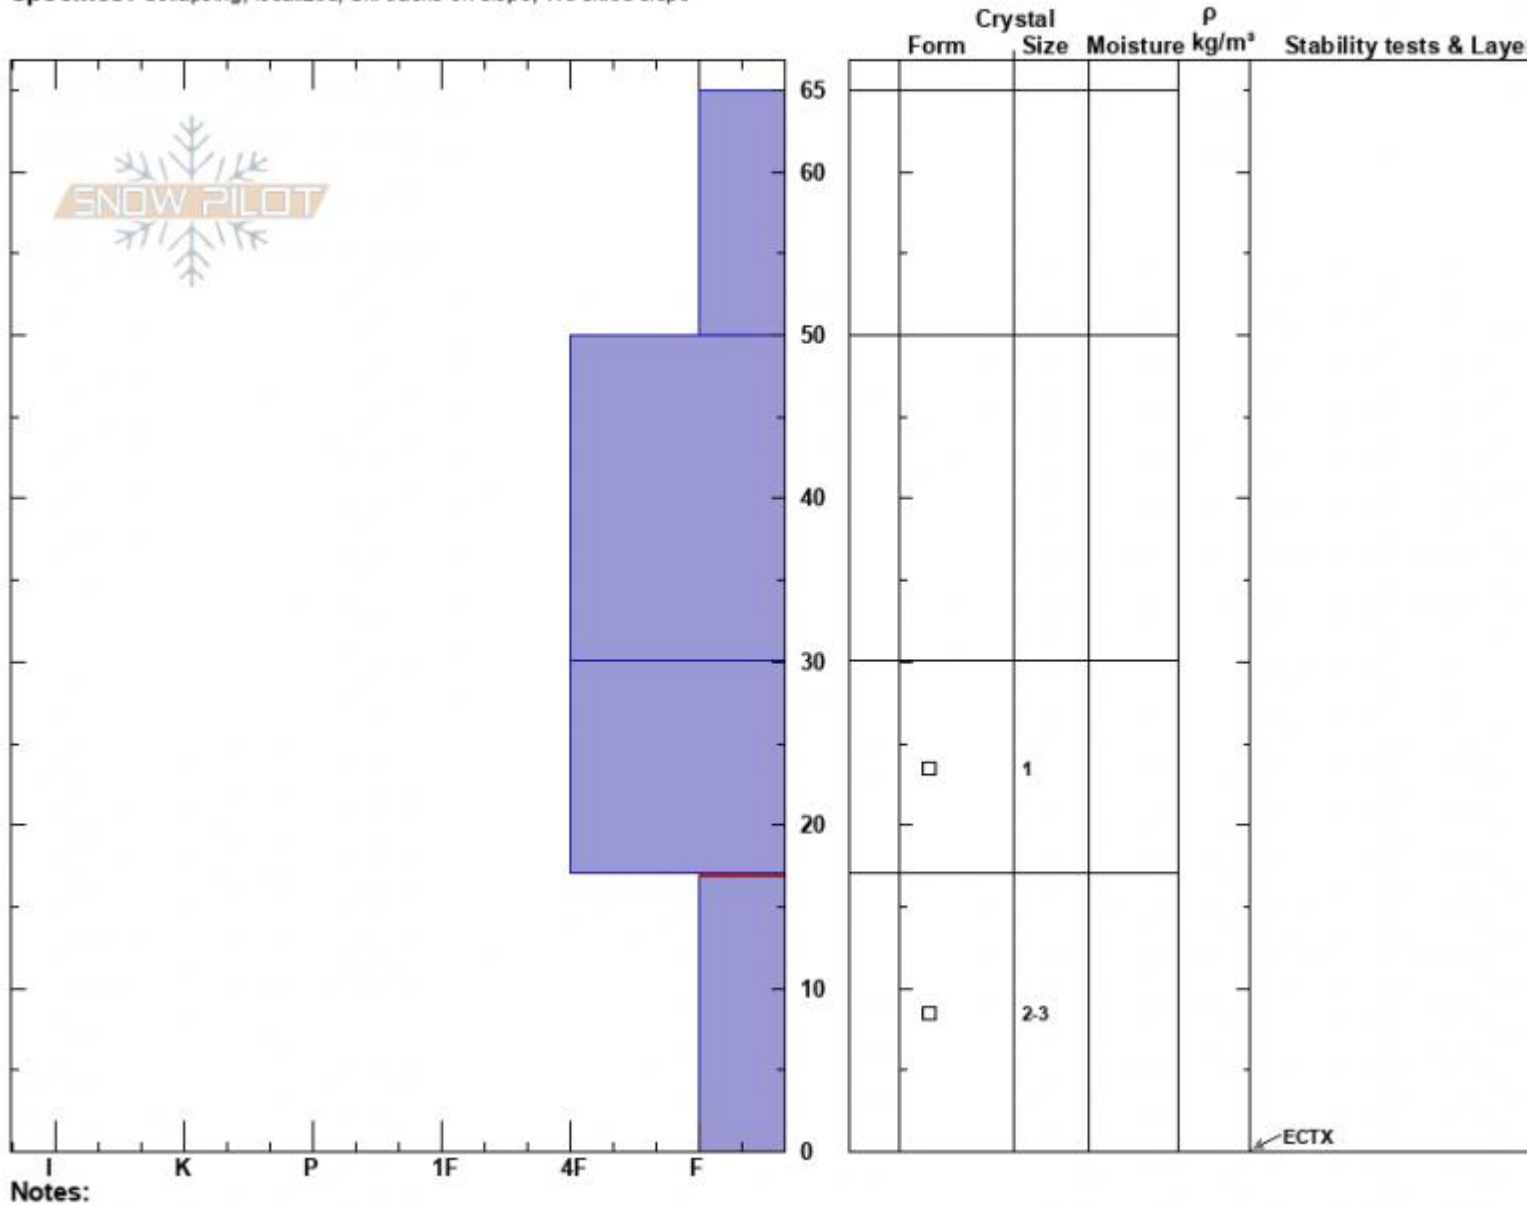

Trapper Creek Upper
 Lionhead Range
 MT
 Elevation: 9000 ft
 Aspect: 130°
 Specifics: Collapsing, localized; Ski tracks on slope; We skied slope

Ian Hoyer
 01/01/2025 - 1:00pm
 Co-ord: 44.83930N, -111.34355W
 Slope Angle: 20°
 Wind Loading: no

Stability: Poor
 Air Temperature:
 Sky Cover: OVC
 Precipitation: S-1
 Wind: Calm

HS:65
 PF:65
 PS:20
 Layer Notes:
 17.0cm: Problematic layer

Trapper Creek Upper Profile - 1 Jan 2025

Advisory Region
 Lionhead Range
 Longitude
 -111.34W
 Latitude
 44.84N