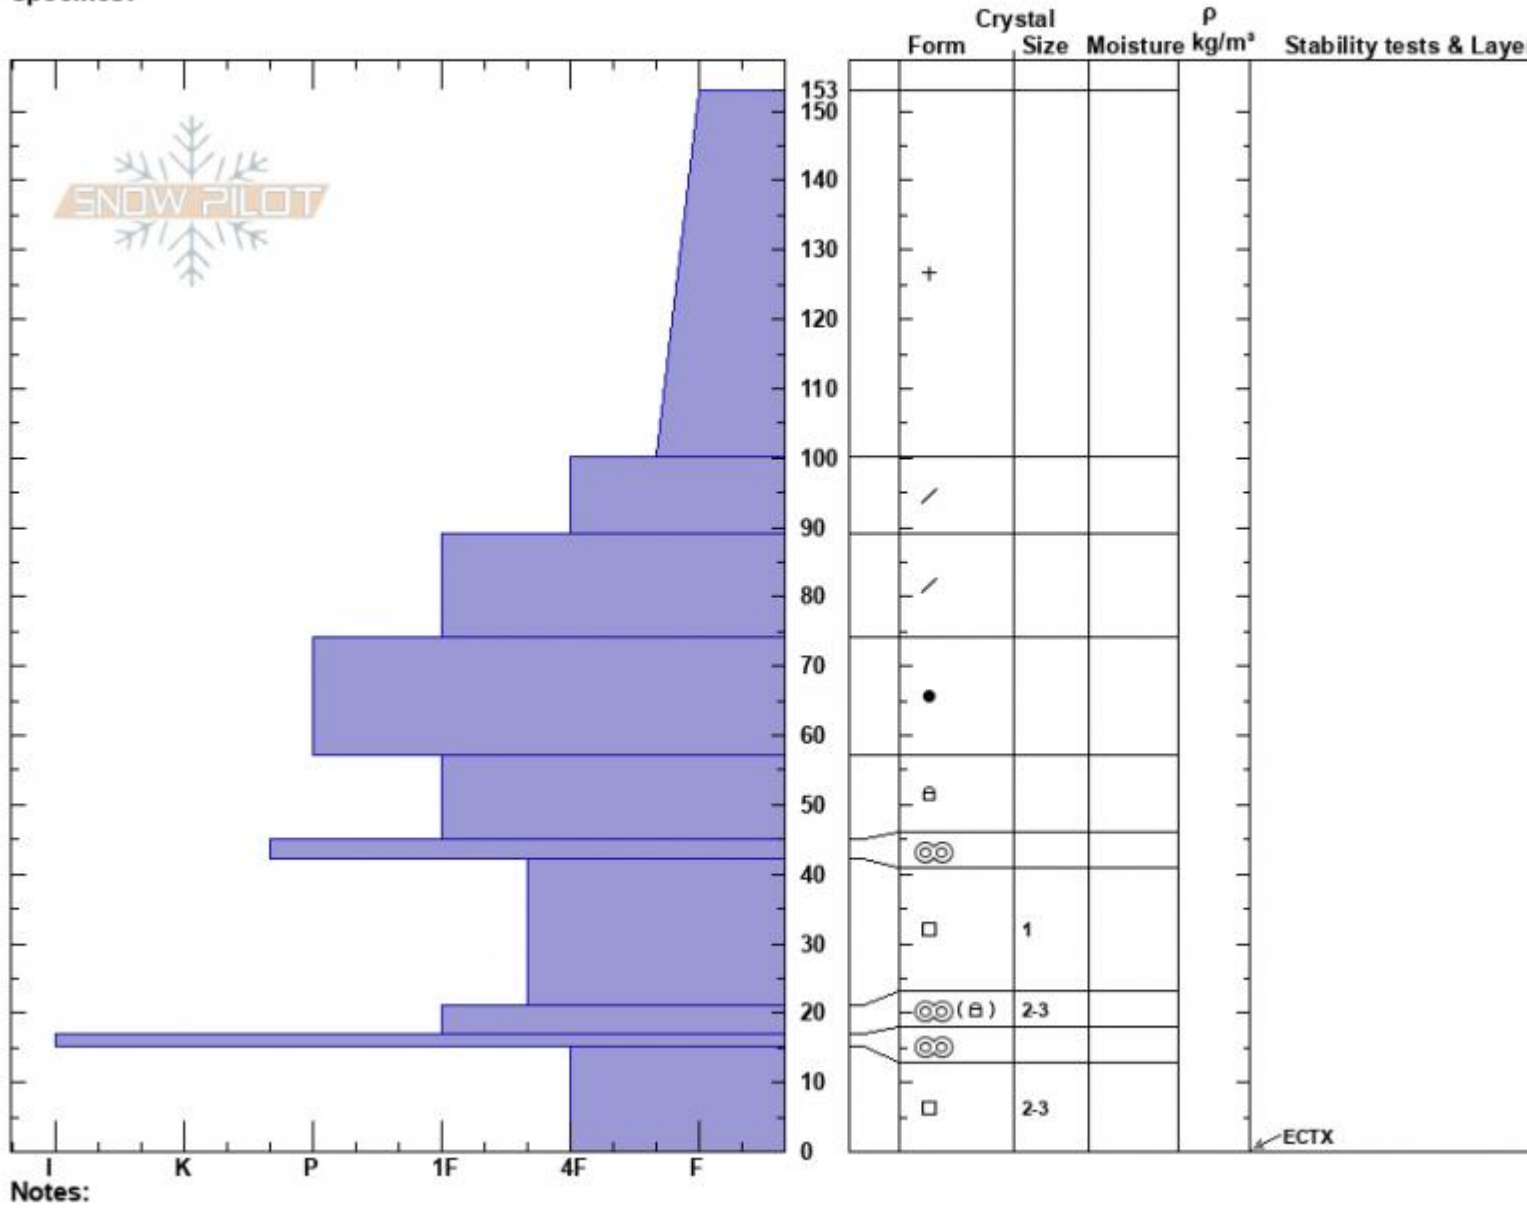

Fairy Lake
 Bridger Range
 MT
 Elevation: 8543 ft
 Aspect: 146°
 Specifics:

Haylee Darby
 01/03/2025 - 12:30pm
 Co-ord: 45.91904N, -110.97393W
 Slope Angle: 26°
 Wind Loading:

Stability:
 Air Temperature: -2°C
 Sky Cover: OVC
 Precipitation: S1
 Wind: W Calm

HS:153 Layer Notes:

Advisory Region
 Bridger Range
 Longitude
 -110.96W
 Latitude
 45.90N
 Bridger Range, 2025-01-03