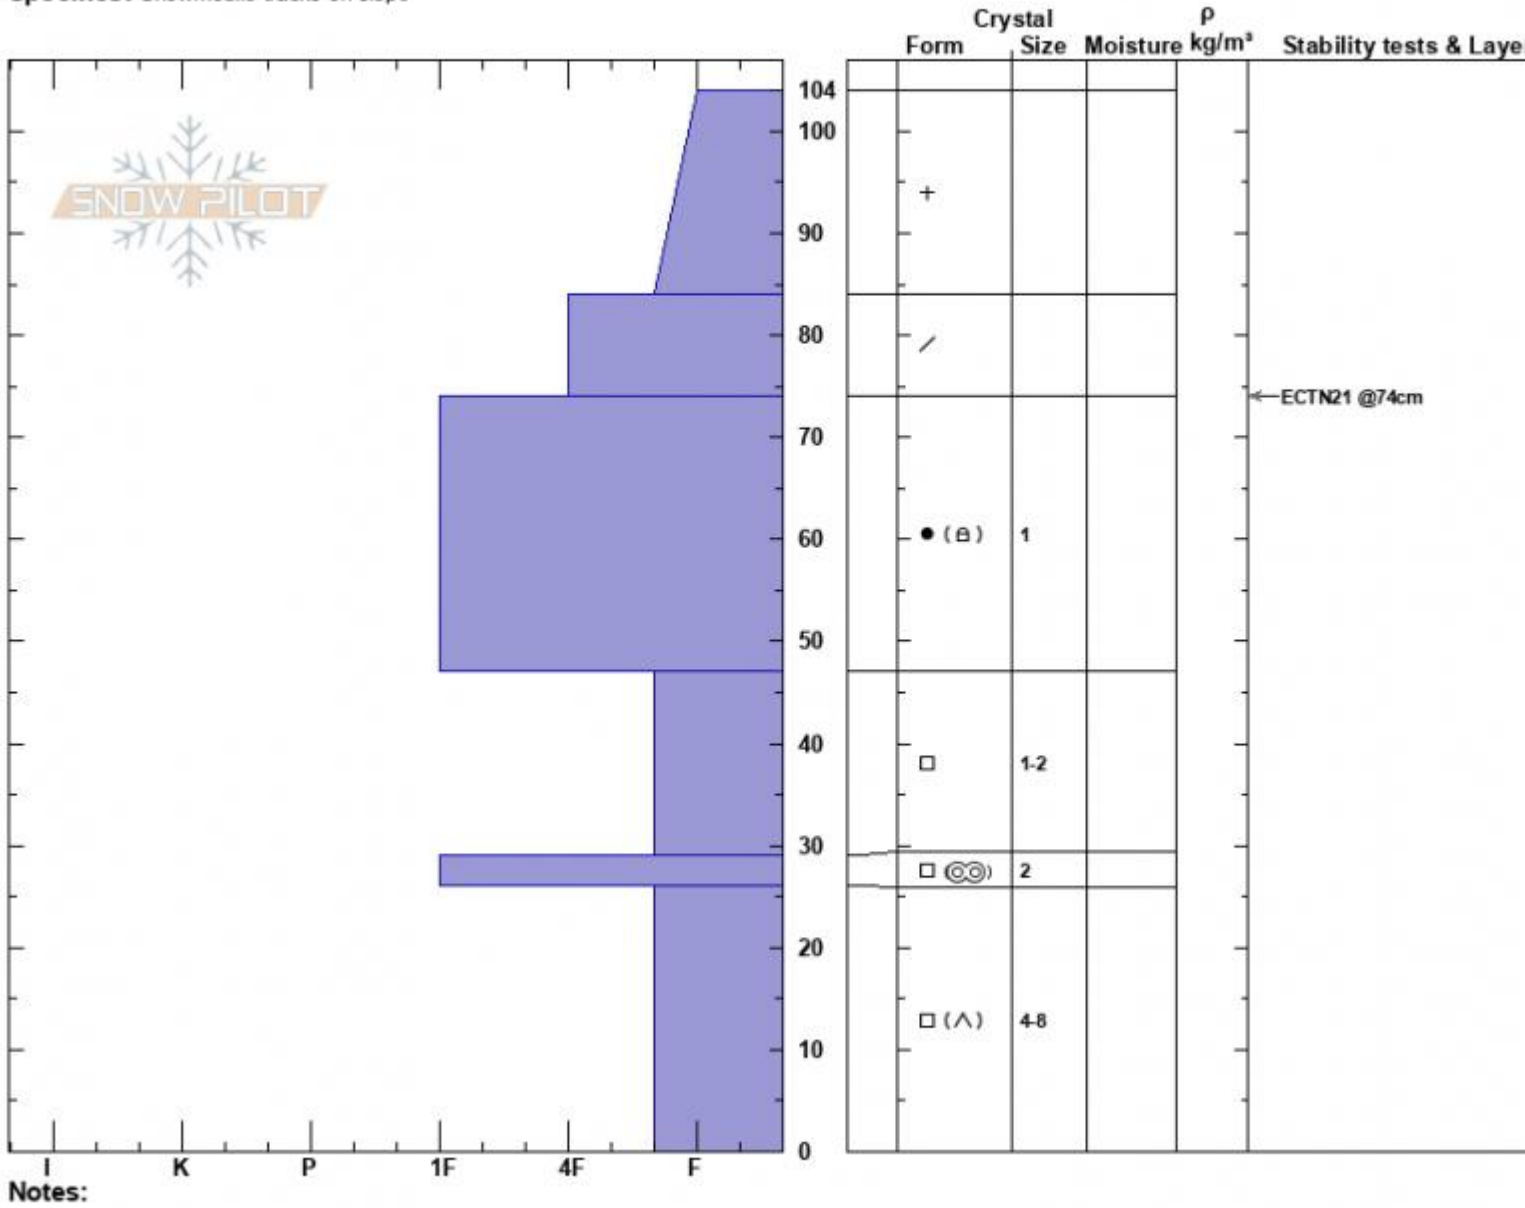

First Yellow Mule
 Madison Range-N
 MT
 Elevation: 9374 ft
 Aspect: 9°
 Specifics: Snowmobile tracks on slope

Haylee Darby
 01/04/2025 - 12:00pm
 Co-ord: 45.17555N, -111.38645W
 Slope Angle: 15°
 Wind Loading:

Stability:
 Air Temperature: -5.5°C
 Sky Cover: OVC
 Precipitation: S1
 Wind: N Moderate

Layer Notes:

Advisory Region
 Northern Madison
 Longitude
 -111.38W
 Latitude
 45.17N
 Northern Madison, 2025-01-04