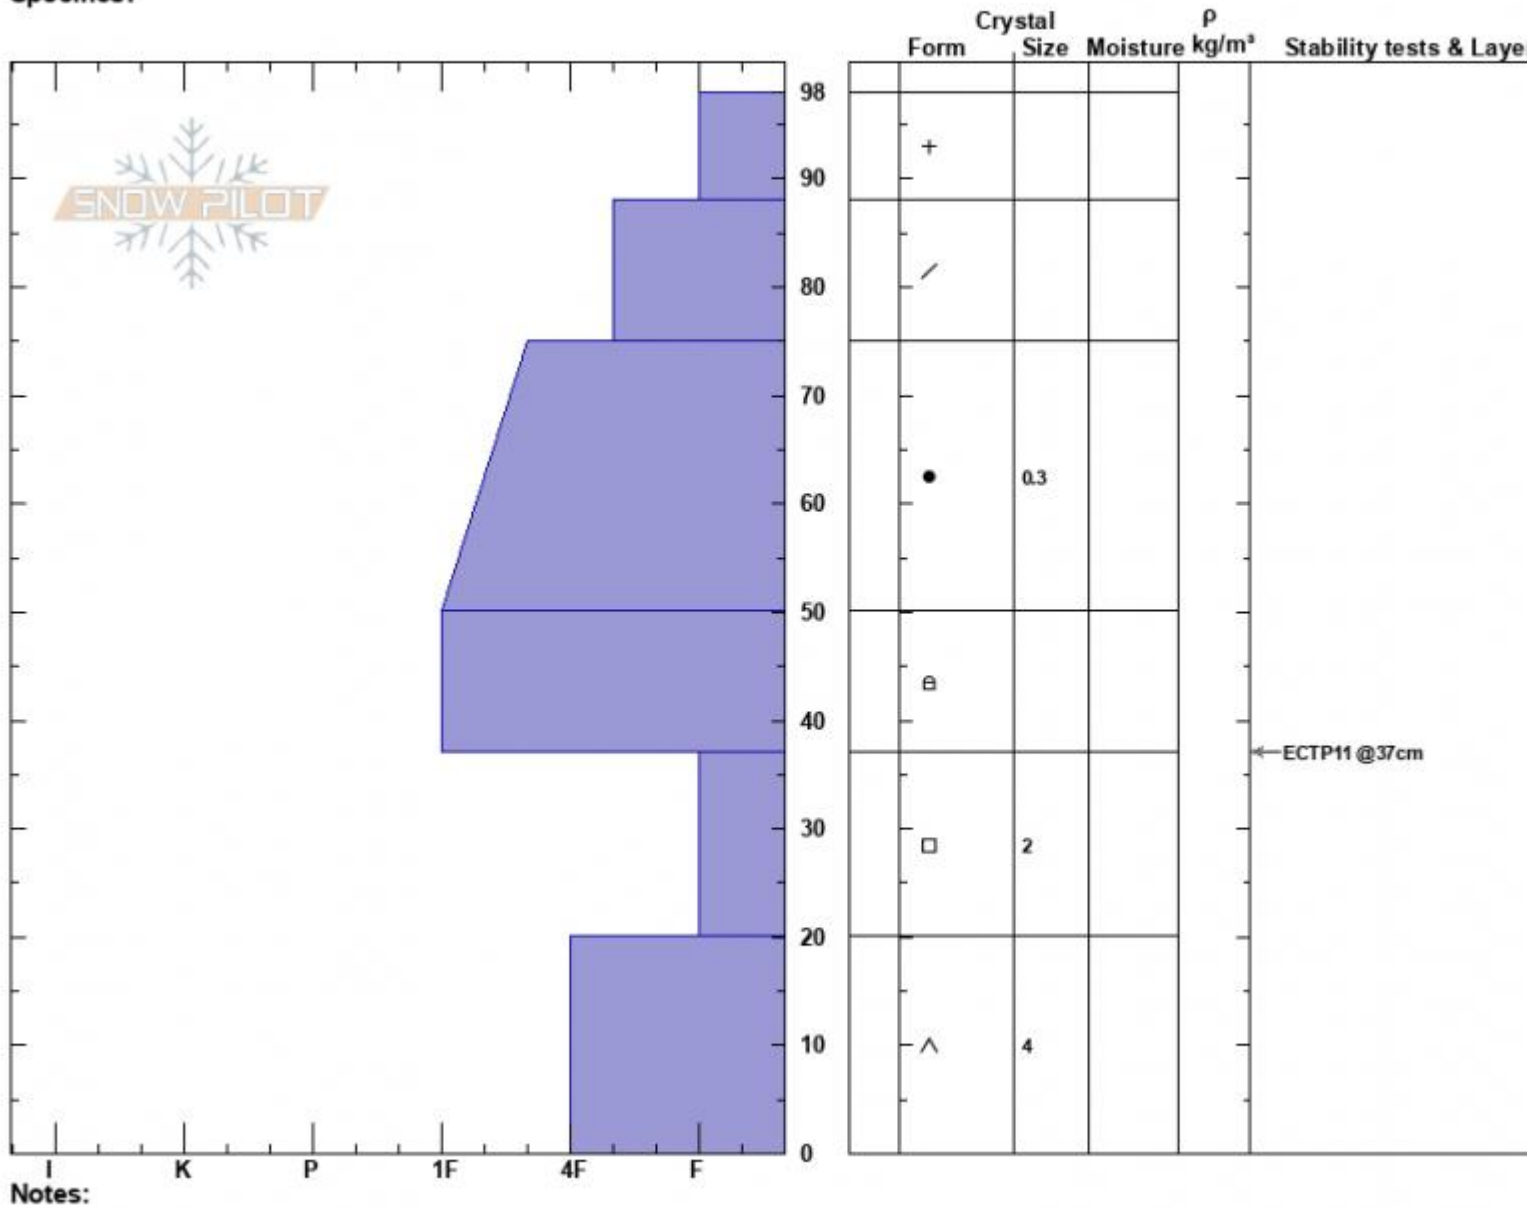

Sunlight Basin
 Madison Range-S
 MT
 Elevation: 9478 ft
 Aspect: 99°
 Specifics:

Haylee Darby
 01/07/2025 - 12:00pm
 Co-ord: 44.97510N, -111.31392W
 Slope Angle: 27°
 Wind Loading:

Stability:
 Air Temperature: -2°C
 Sky Cover: SCT
 Precipitation: NO
 Wind: SE Light Breeze

HS:98
 PF:85
 Layer Notes:

Advisory Region
 Southern Madison
 Longitude
 -111.27W

Latitude

45.06N

Southern Madison, 2025-01-07