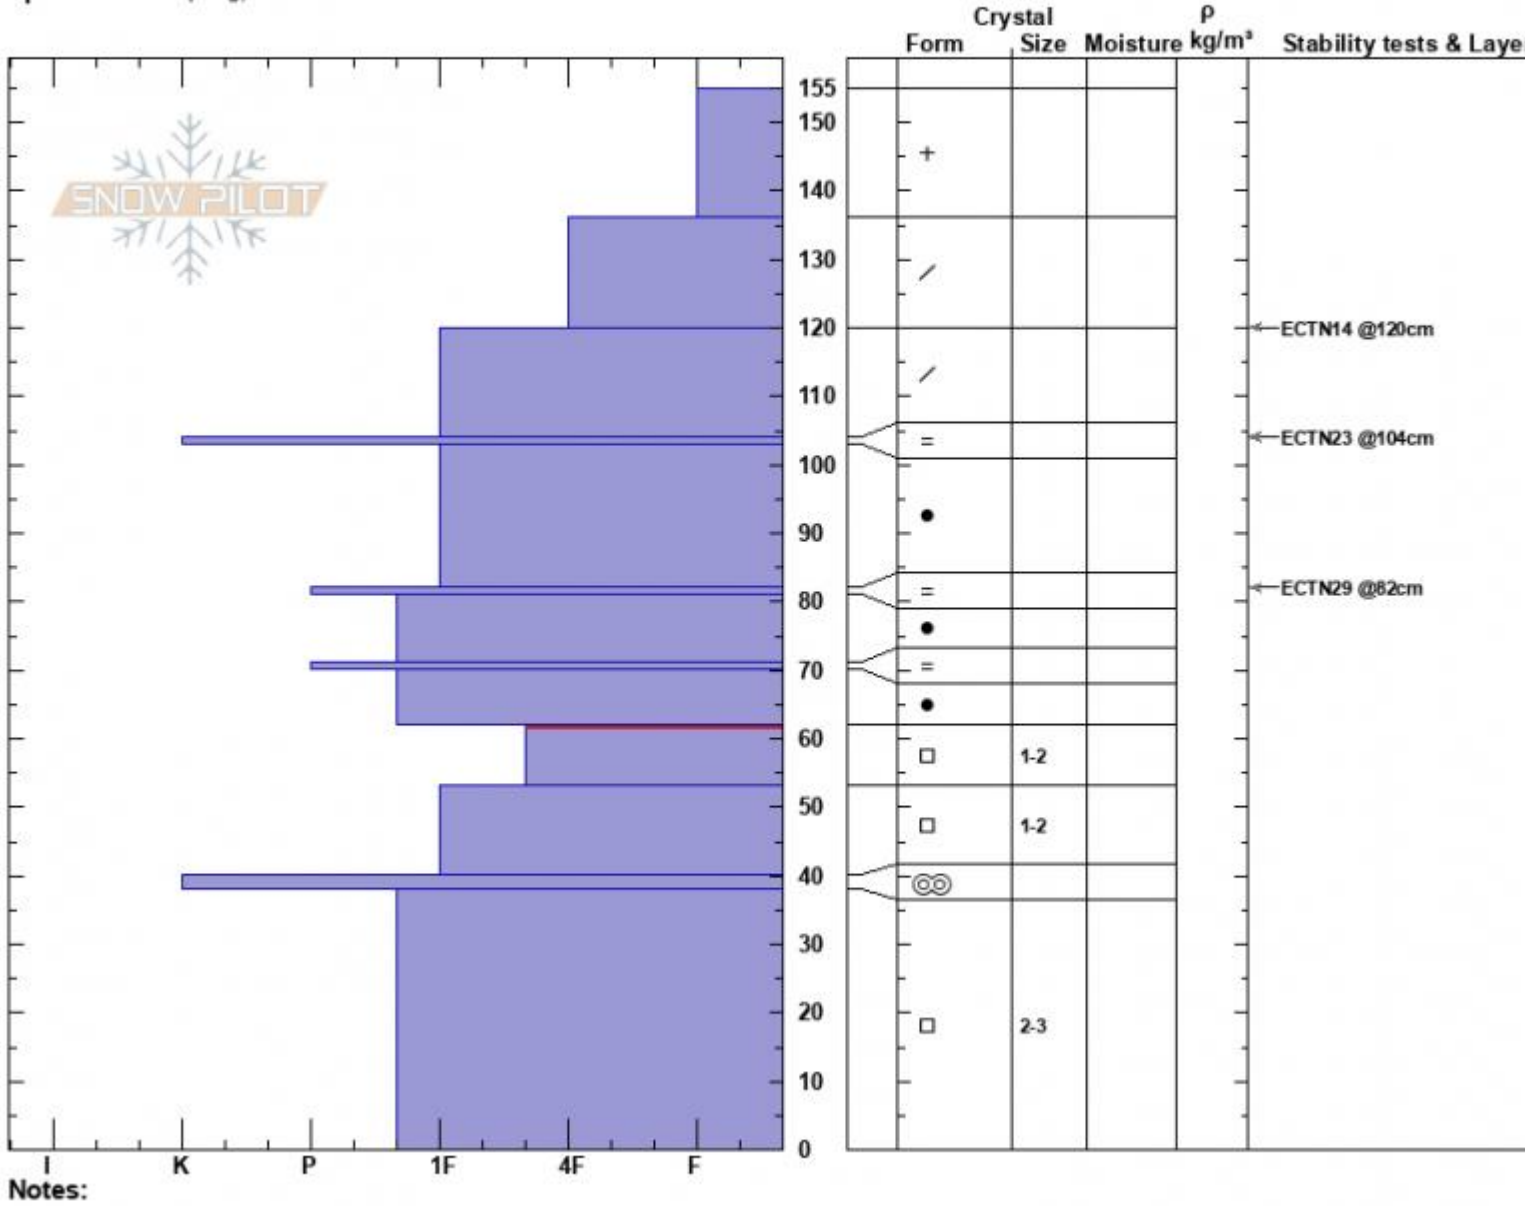

Hellroaring Pass  
 Centennial Range  
 MT  
 Elevation: 8880 ft  
 Aspect: 315°  
 Specifics: Collapsing, localizer

Dave Zinn  
 01/08/2025 - 1:30pm  
 Co-ord: 44.55017N, -111.47126W  
 Slope Angle: 20°  
 Wind Loading: no

Stability: Fair  
 Air Temperature:  
 Sky Cover: OVC  
 Precipitation: S-1  
 Wind: Calm

HS:155    **Layer Notes:**  
 62-53cm:Problematic layer

Advisory Region  
 Island Park  
 Longitude  
 -111.48W  
 Latitude  
 44.55N  
 Island Park, 2025-01-08