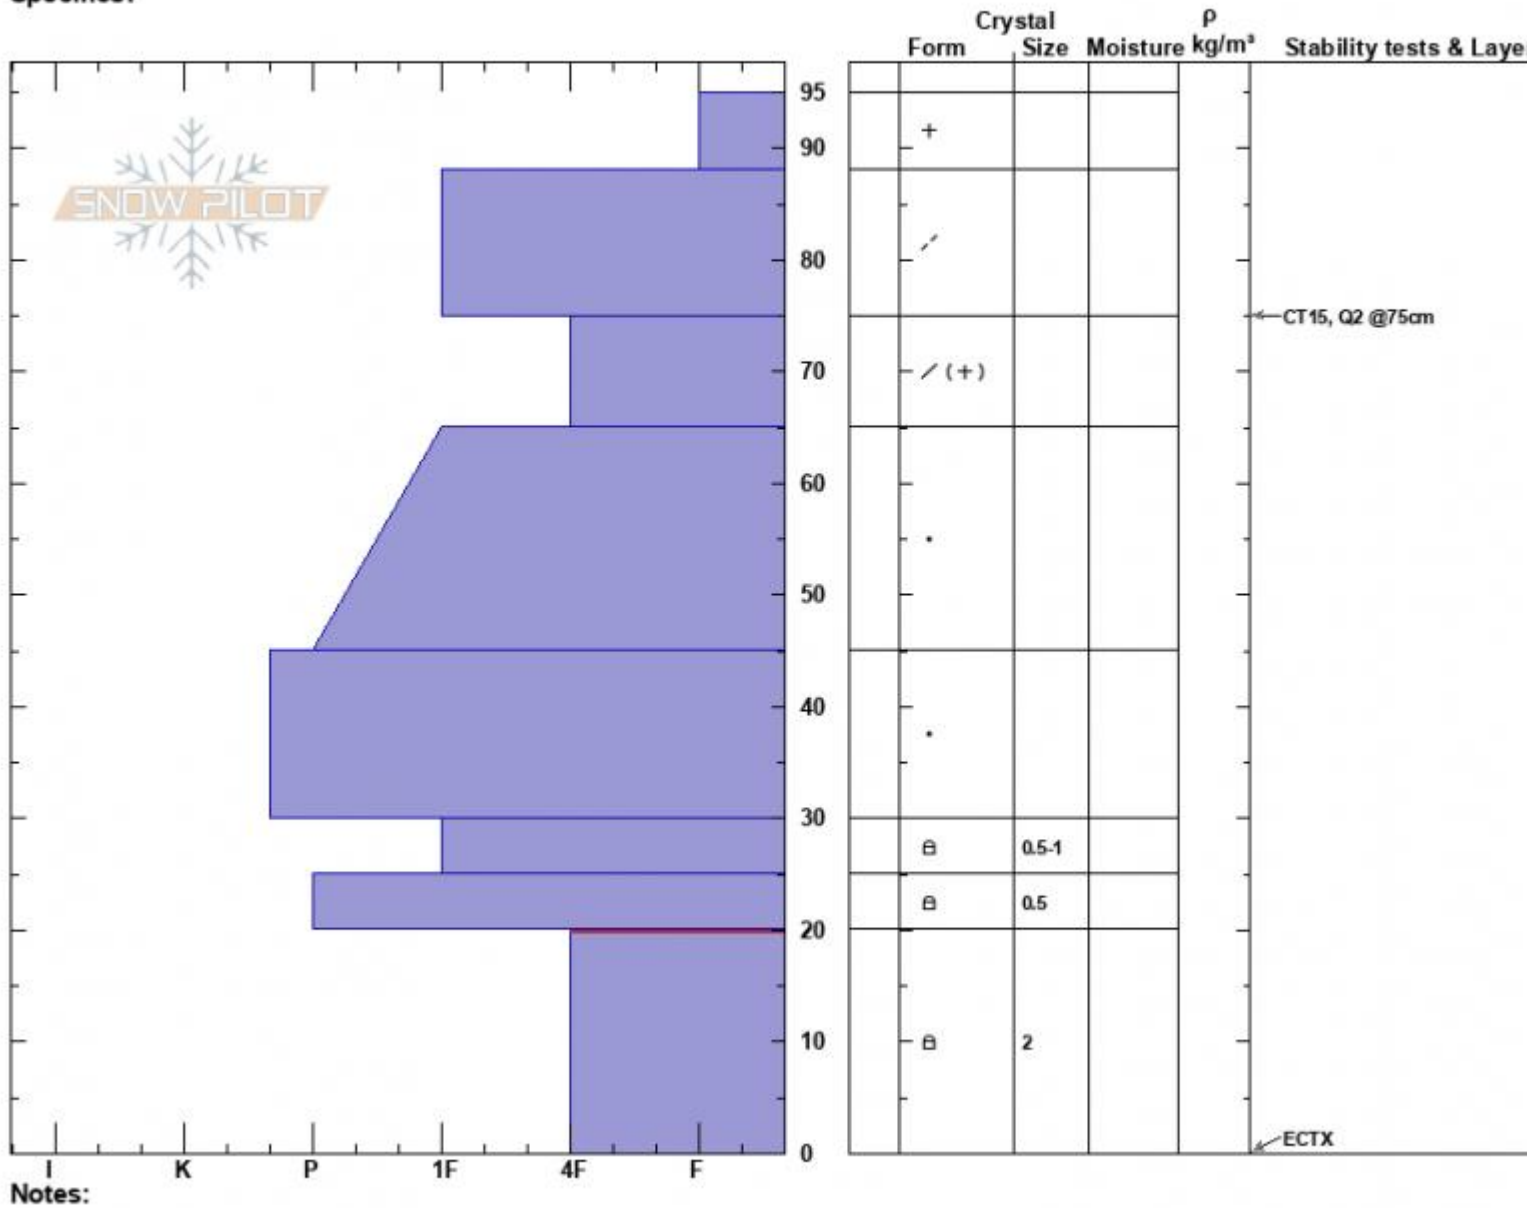

Bradley Forest
 Bridger Range
 MT
 Elevation: 7400 ft
 Aspect: NE
 Specifics:

Aaron Schoening
 01/11/2025 - 1:30pm
 Co-ord:
 Slope Angle: 14°
 Wind Loading:

Stability:
 Air Temperature:
 Sky Cover: BKN
 Precipitation: S-1
 Wind: NE Light Breeze

HS:95
 PS: 15
 Layer Notes:
 20-0cm: Problematic layer

Advisory Region
 Bridger Range
 Longitude
 -110.93W
 Latitude
 45.83N
 Bridger Range, 2025-01-11