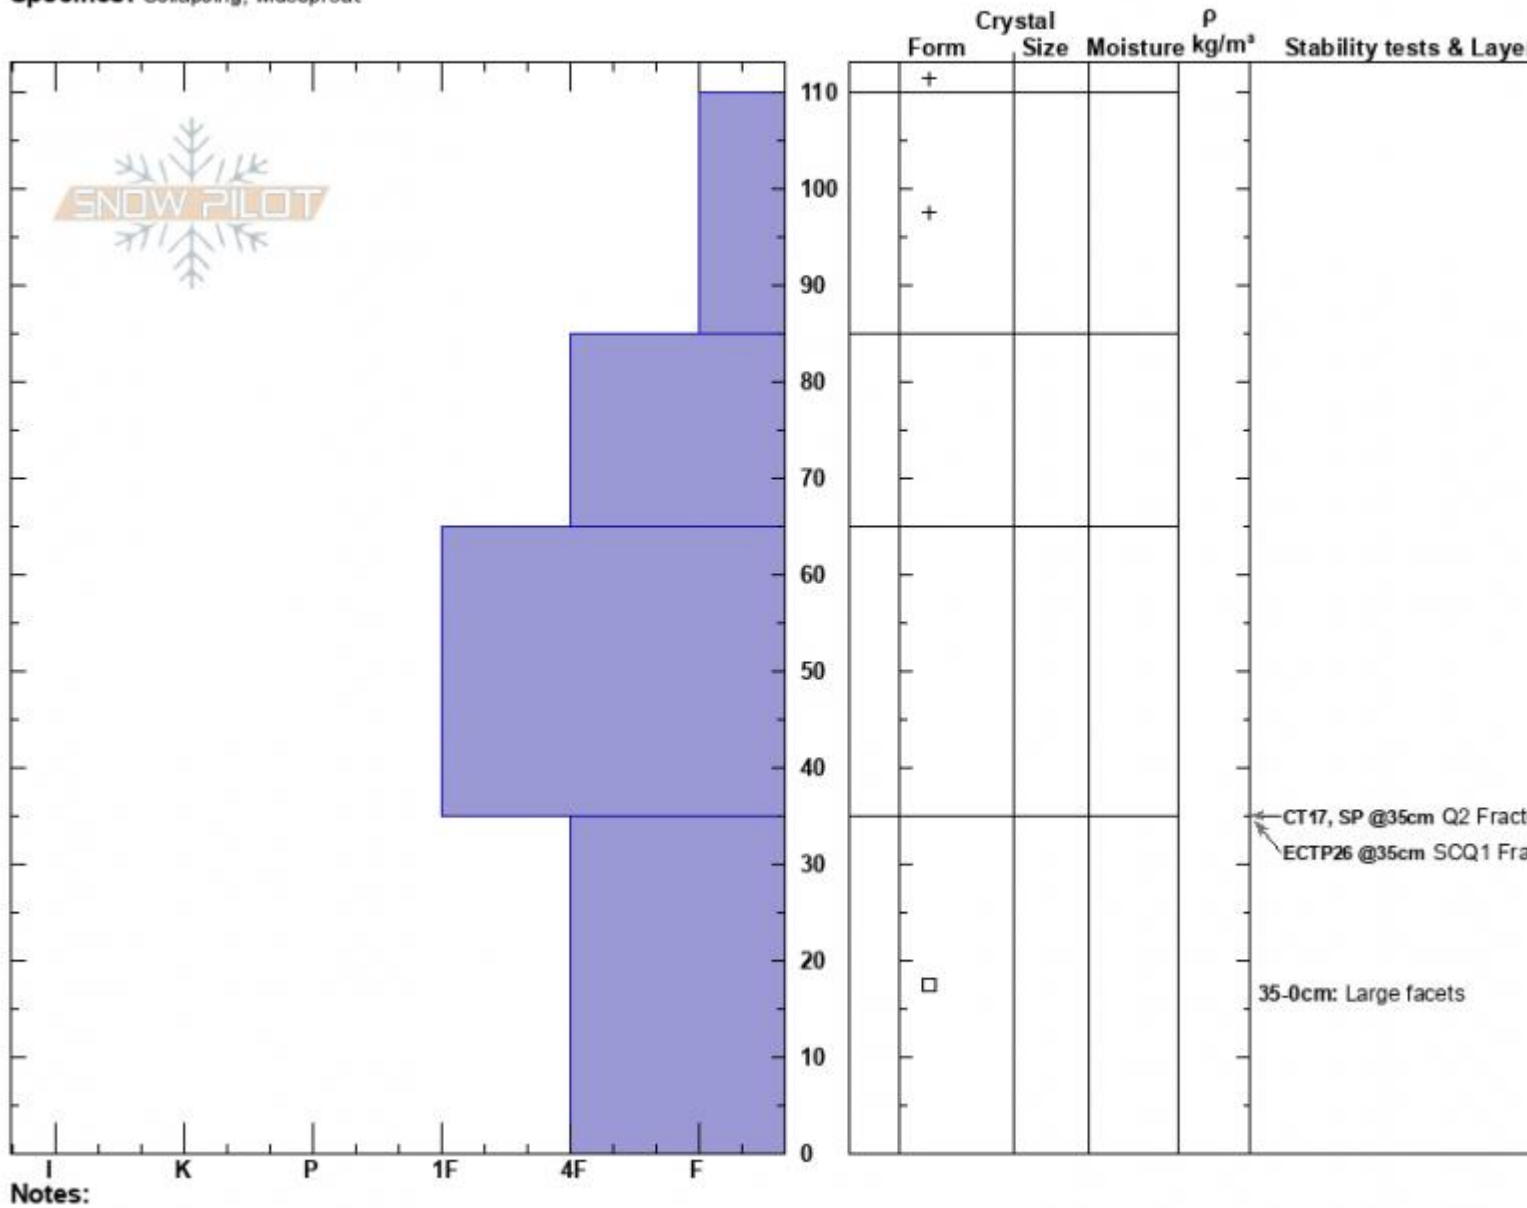

Sheep Creek
 Lionhead Range
 MT
 Elevation: 7652 ft
 Aspect: E
 Specifics: Collapsing, widespread

Connor Culver
 01/11/2025 - 1:00pm
 Co-ord: 44.79968N, -111.39103W
 Slope Angle: 15°
 Wind Loading:

Stability: Poor
 Air Temperature: 20°F
 Sky Cover: SCT
 Precipitation: NO
 Wind: W Light Breeze

HS:110
 Layer Notes:
 35-0cm: Large facets
 35-0cm: Problematic layer

Advisory Region
 Lionhead Range
 Longitude
 -111.39W
 Latitude
 44.80N
 Lionhead Range, 2025-01-12