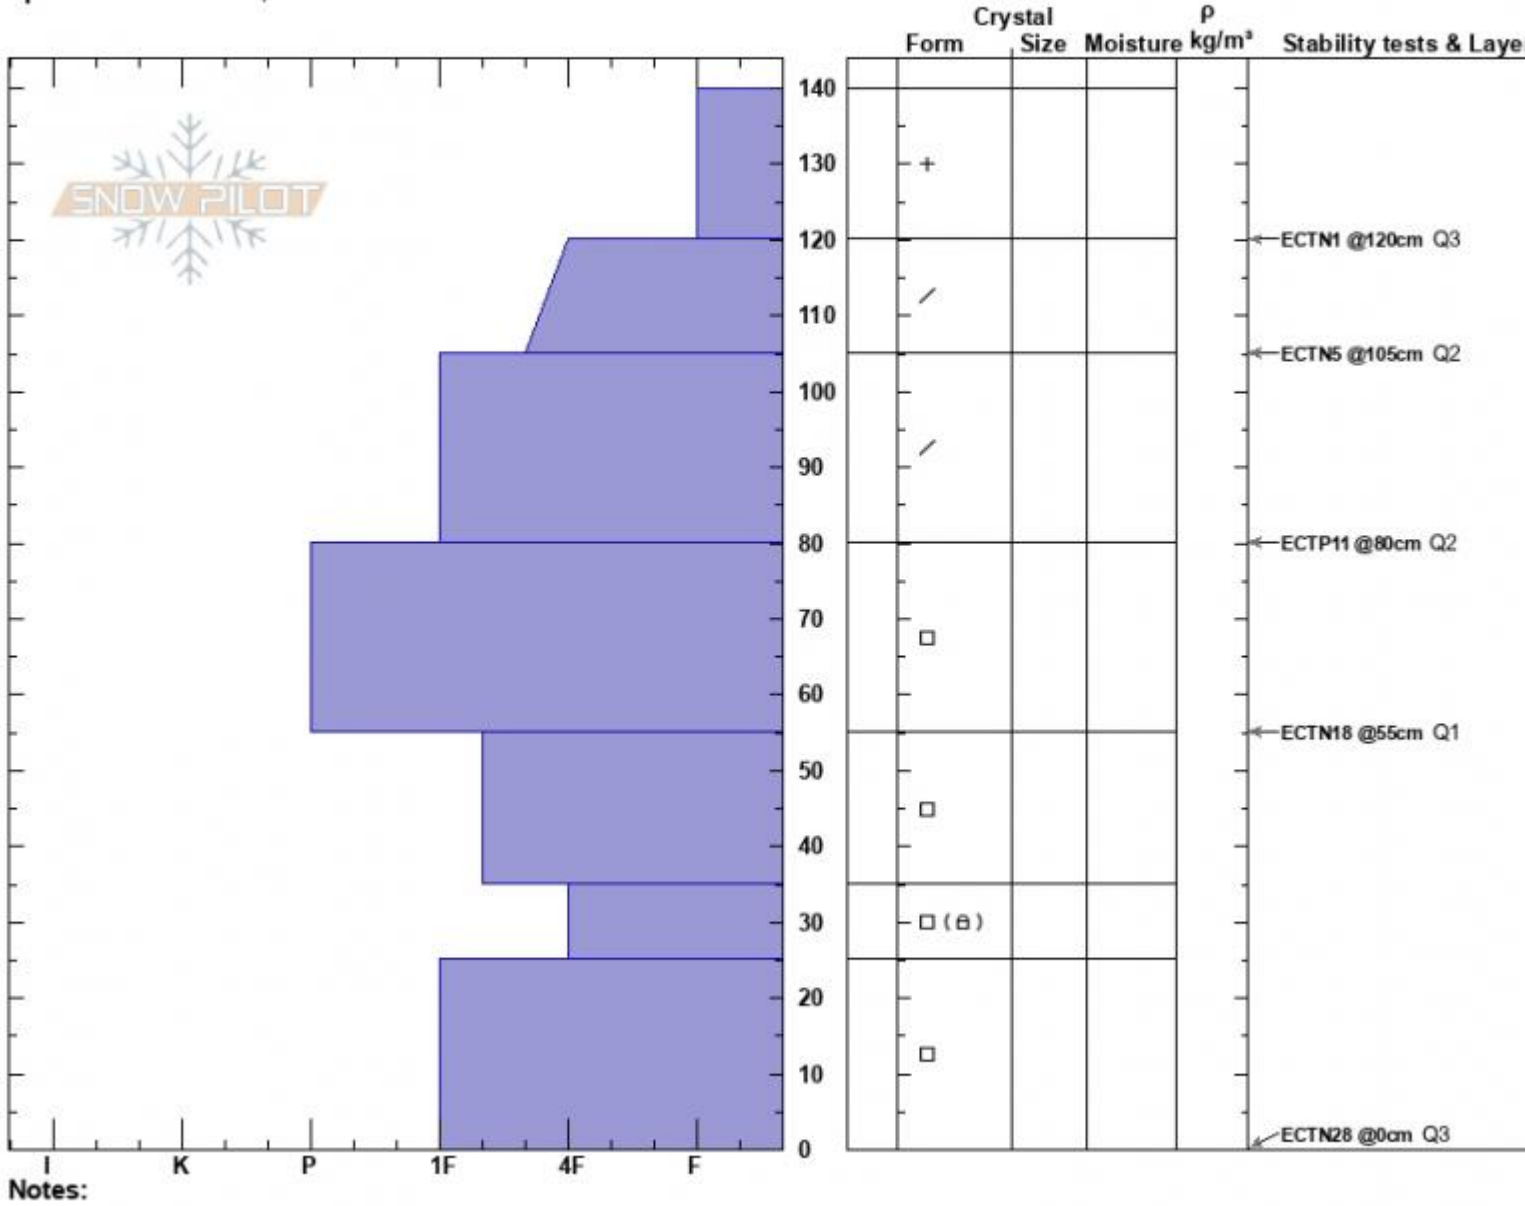

Hist. Rock Meadow  
 Gallatin Range-N  
 MT  
 Elevation: 8400 ft  
 Aspect: 70°  
 Specifics: We skied slope

Eddie Webb  
 01/13/2025 - 12:00pm  
 Co-ord: 45.48225N, -111.01243W  
 Slope Angle: 21°  
 Wind Loading: no

Stability: Good  
 Air Temperature:  
 Sky Cover: BKN  
 Precipitation: S-1  
 Wind: W Calm

HS:140  
 PF:62  
 PS:35  
 Layer Notes:

Advisory Region  
 Northern Gallatin  
 Longitude  
 -111.01W  
 Latitude  
 45.48N  
 Northern Gallatin, 2025-01-13