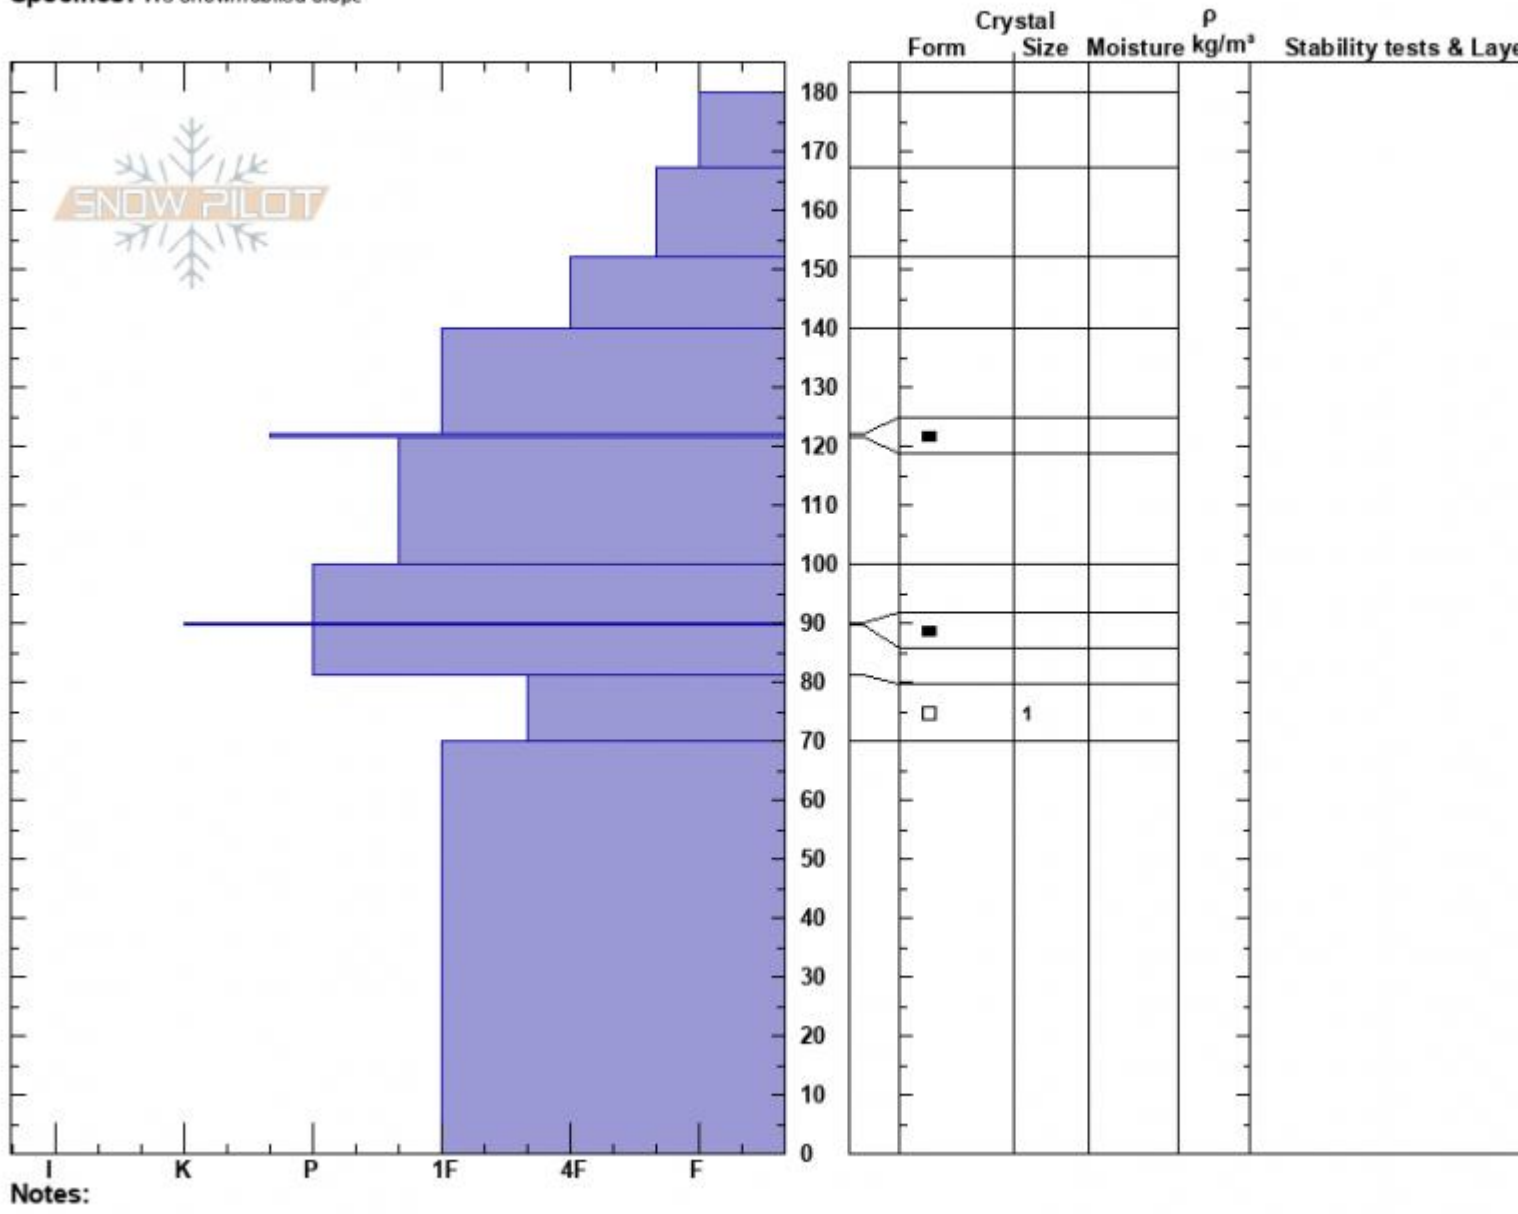

Hellroaring 2
 Centennial Range
 ID
 Elevation: 8534 ft
 Aspect: 354°
 Specifics: We snowmobiled slope

Mark Staples
 01/17/2025 - 4:00pm
 Co-ord: 44.54502N, -111.48345W
 Slope Angle: 31°
 Wind Loading: no

Stability: Very Good
 Air Temperature:
 Sky Cover:
 Precipitation:
 Wind:

HS:180
 Layer Notes:
 81-70cm: Problematic layer

North facing snow profile Hellroaring Creek, Centennials

Advisory Region
 Island Park
 Longitude
 -111.51W
 Latitude
 44.56N