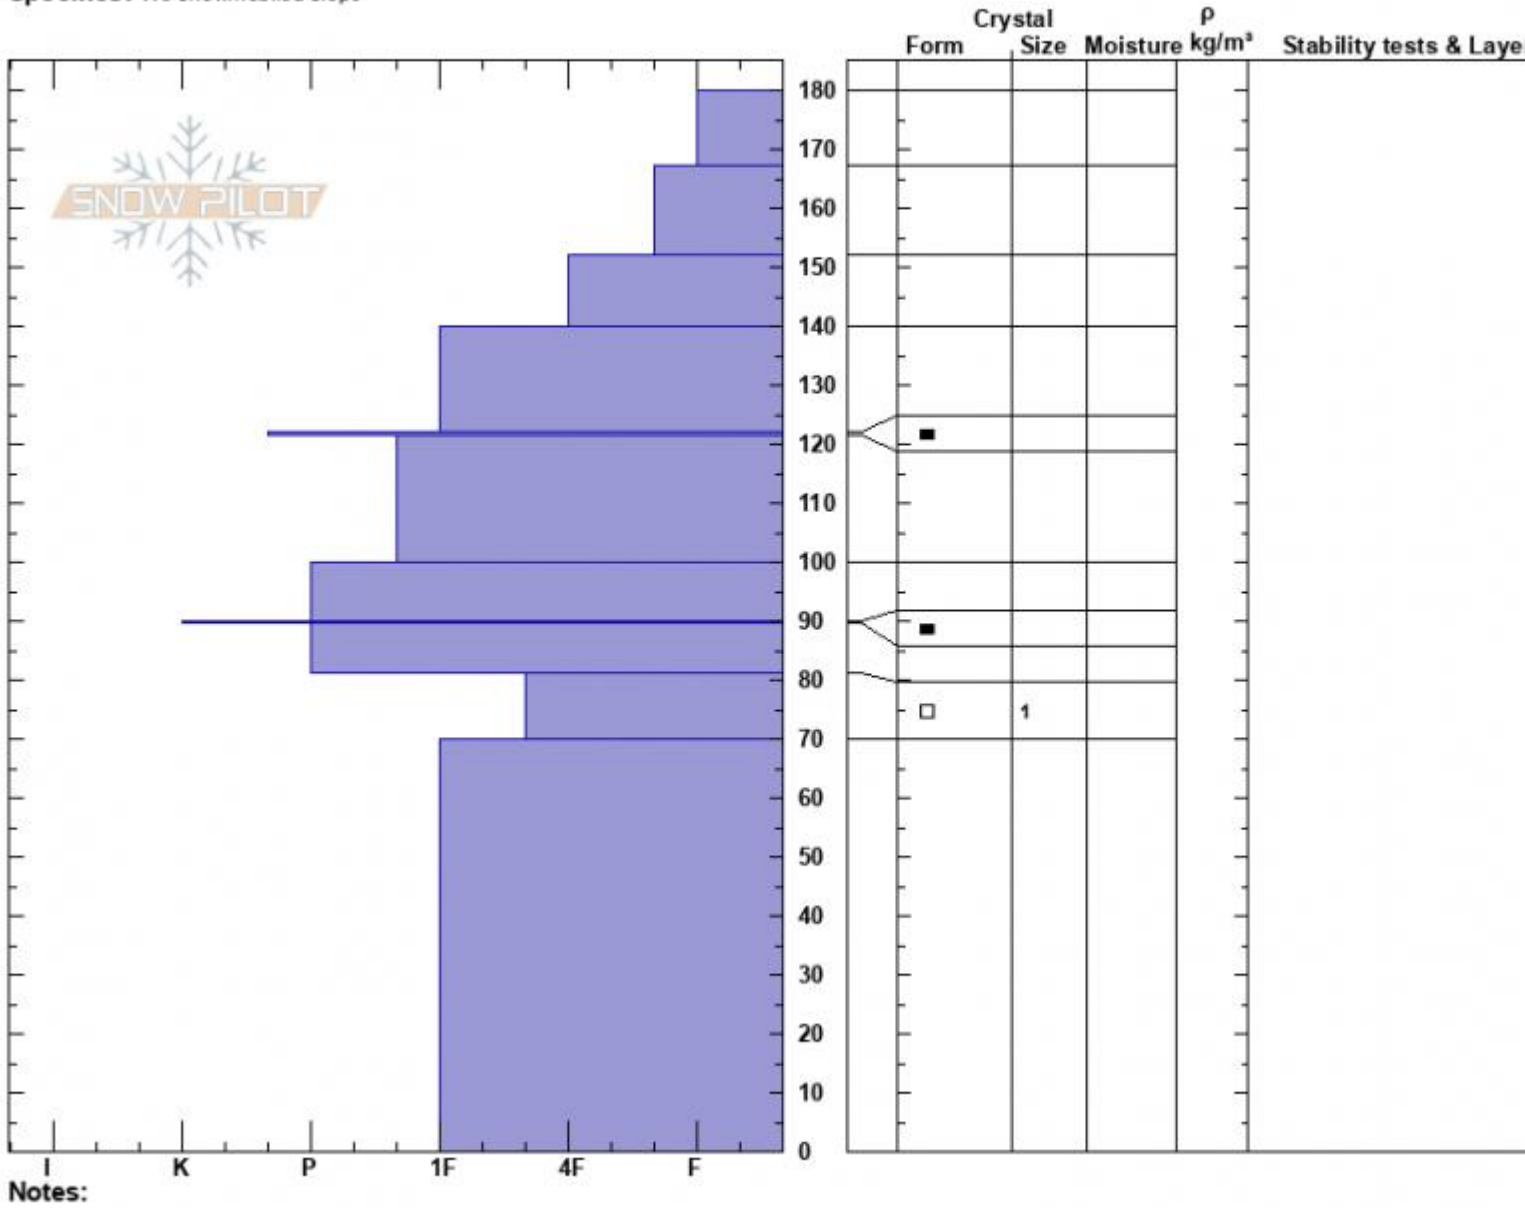

Hellroaring 2
 Centennial Range
 ID
 Elevation: 8534 ft
 Aspect: 354°
 Specifics: We snowmobiled slope

Mark Staples
 01/17/2025 - 4:00pm
 Co-ord: 44.54502N, -111.48345W
 Slope Angle: 31°
 Wind Loading: no

Stability: Very Good
 Air Temperature:
 Sky Cover:
 Precipitation:
 Wind:

HS:180
 Layer Notes:
 81-70cm: Problematic layer

North facing snow profile Hellroaring Creek, Centennials

Advisory Region
 Island Park
 Longitude
 -111.51W
 Latitude
 44.56N