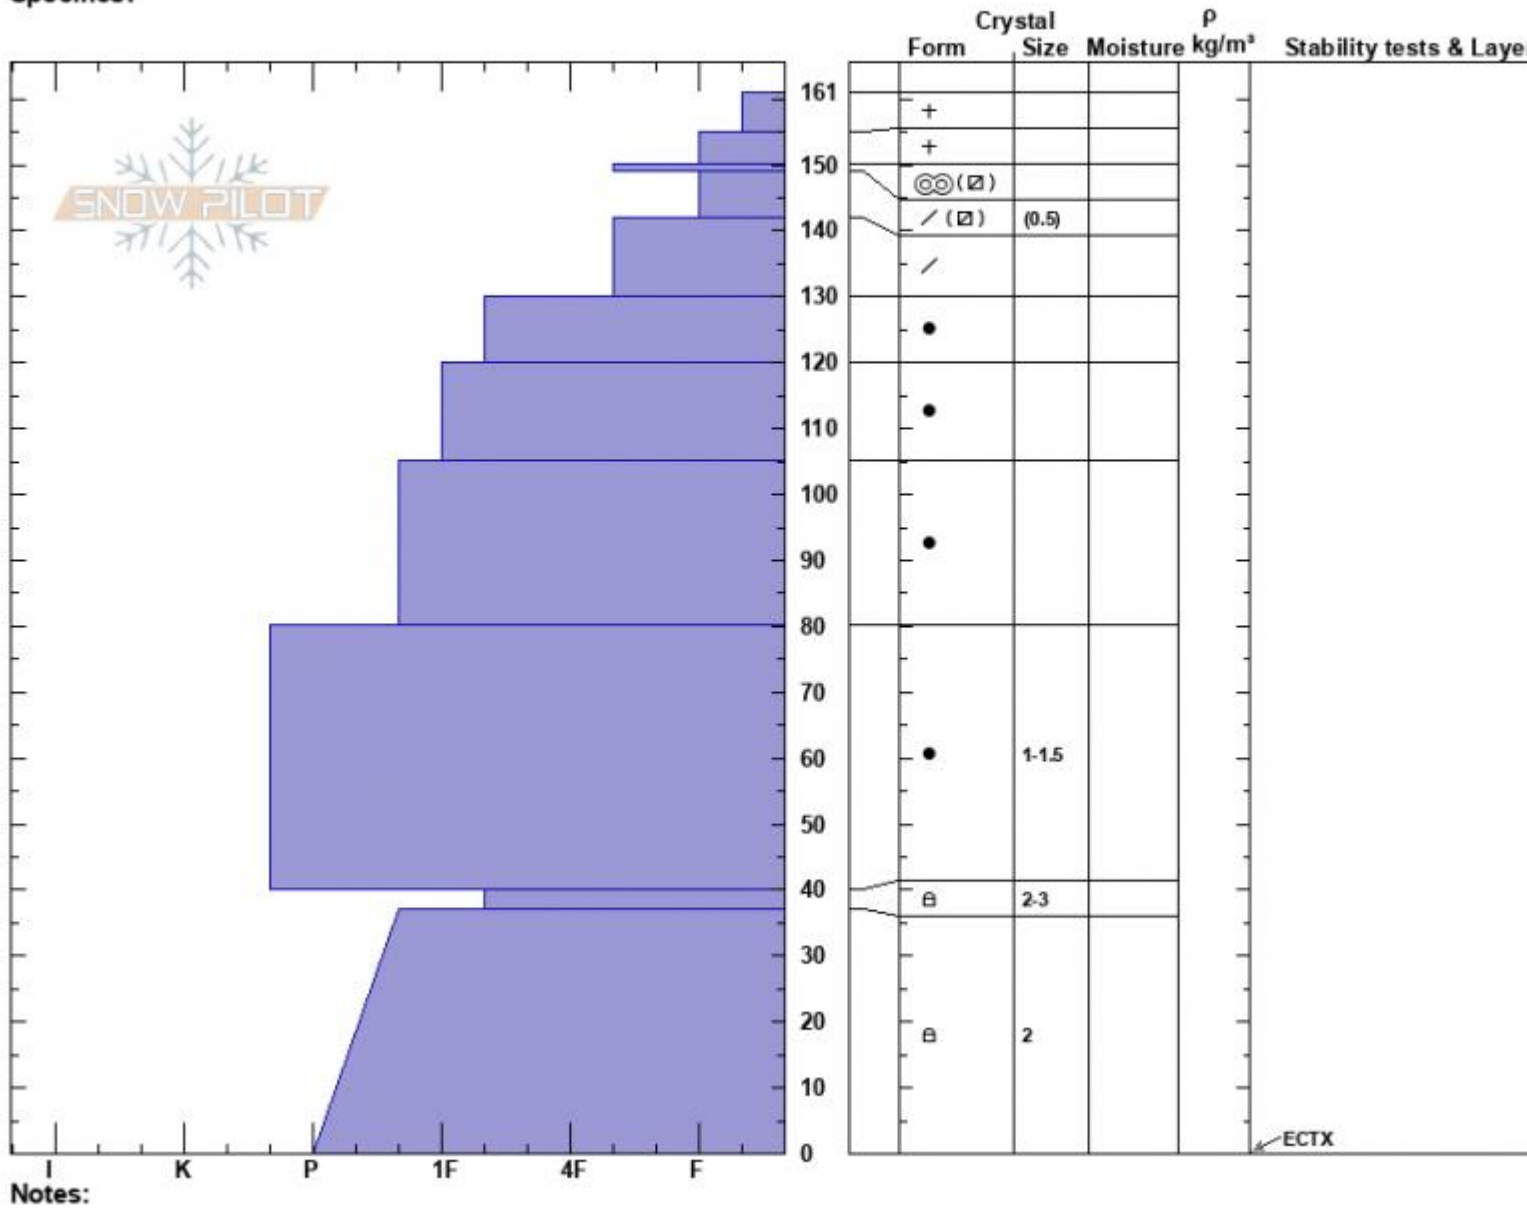

Refrigerator Chutes
 Bridger Range
 MT
 Elevation: 8323 ft
 Aspect: 2°
 Specifics:

Haylee Darby
 01/19/2025 - 11:50am
 Co-ord: 45.82880N, -110.93216W
 Slope Angle: 25°
 Wind Loading: no

Stability:
 Air Temperature: -14°C
 Sky Cover: OVC
 Precipitation: S1
 Wind: W Calm

HS:161 Layer Notes:

Advisory Region
 Bridger Range
 Longitude
 -110.93W
 Latitude
 45.83N
 Bridger Range, 2025-01-19