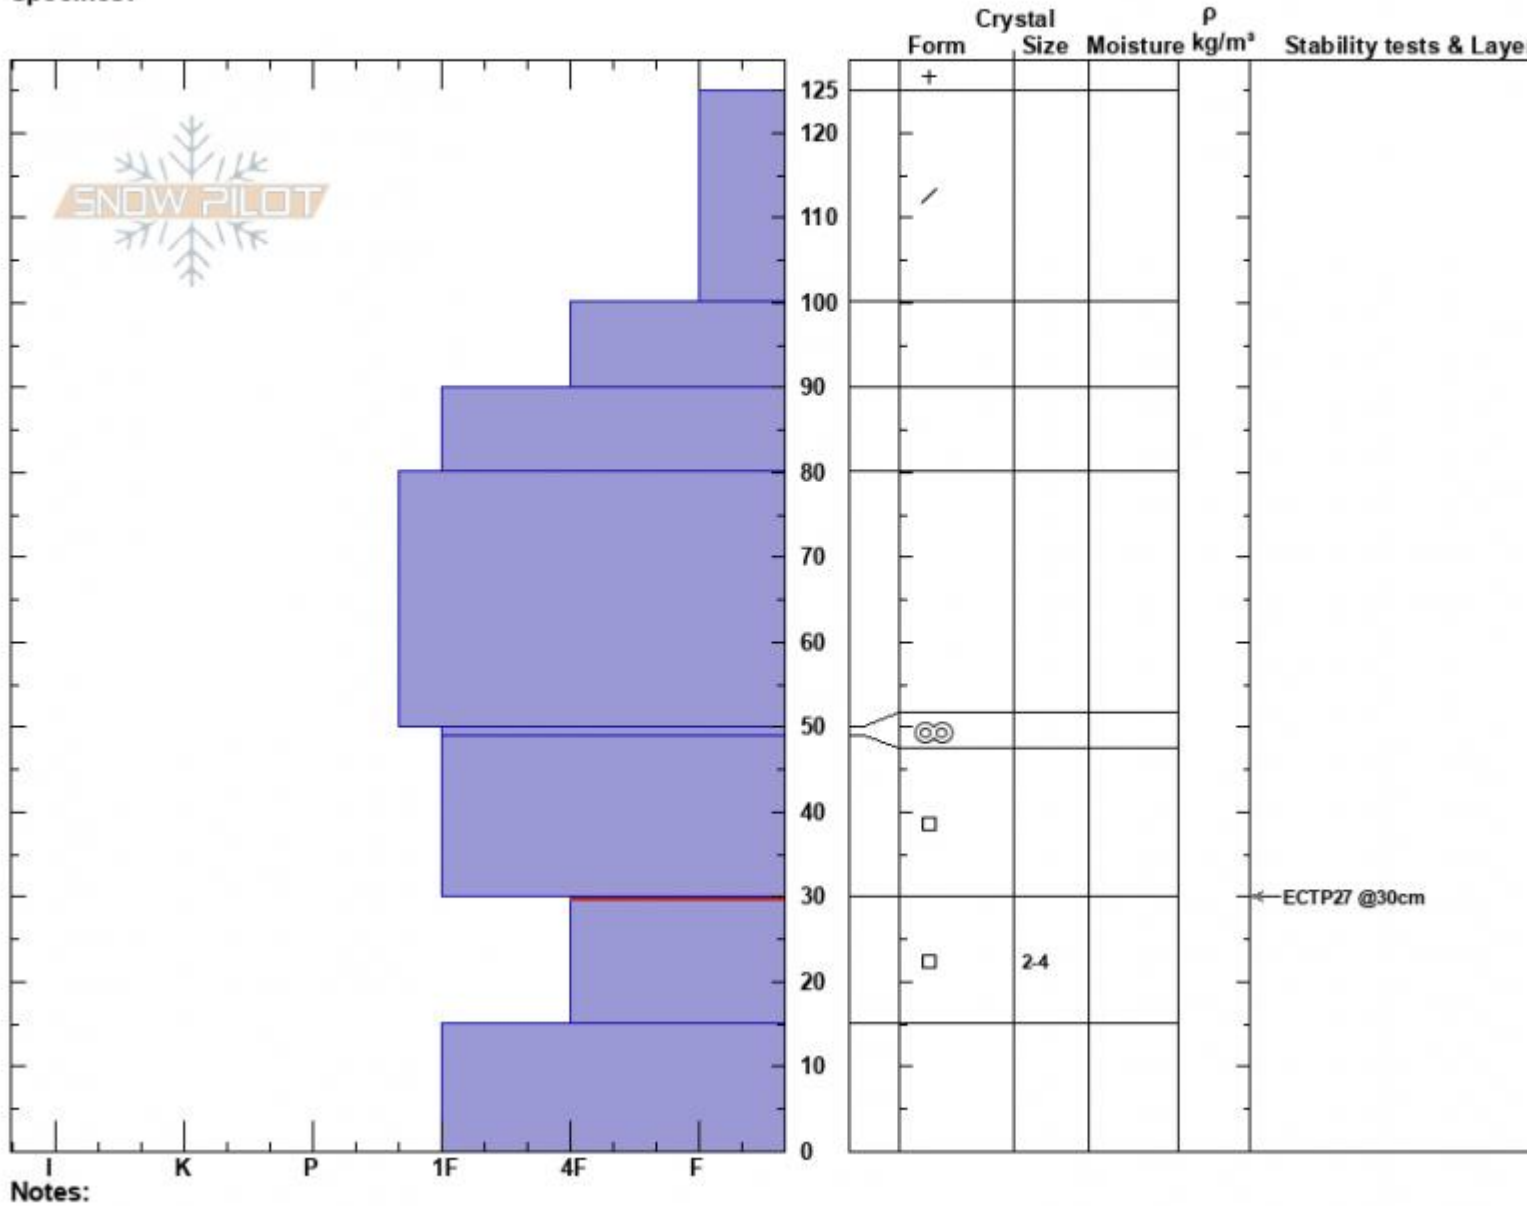

Ski Hill
 Lionhead Range
 MT
 Elevation: 8000 ft
 Aspect: 60°
 Specifics:

Dave Zinn
 01/23/2025 - 1:30pm
 Co-ord: 44.70254N, -111.29600W
 Slope Angle: 30°
 Wind Loading: no

Stability: Fair
 Air Temperature:
 Sky Cover: OVC
 Precipitation: NO
 Wind: NE Light Breeze

HS:125 Layer Notes:
 PF:30 30-15cm:Problematic layer

Notes:
 Advisory Region
 Lionhead Range
 Longitude
 -111.29W
 Latitude
 44.70N
 Lionhead Range, 2025-01-23