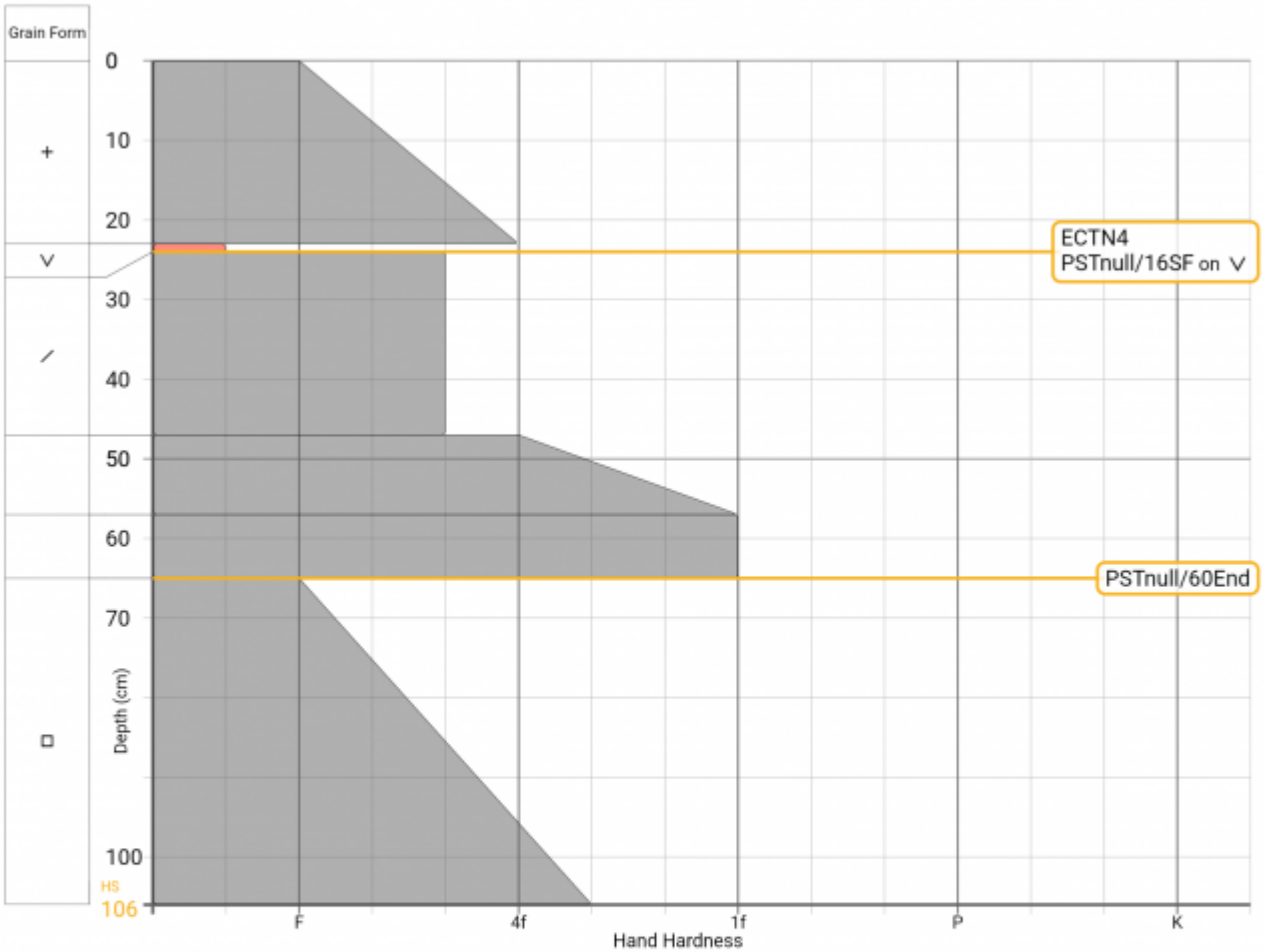

Profile Name: --

General

🕒 Date: 2025-02-02 10:31:24.000

👤 Observer: **Matt Zia**

🏠 Org: **Montana Mountaineering Association**

Location

📍 Elevation: **7283ft**

☀️ Aspect: **E**

📐 Slope: **14°**

📍 Lat/Lng: **44.8978,-111.0673**

Weather

🌡️ Air Temperature: **--**

☁️ Sky Cover: **Overcast**

❄️ Precipitation: **Snow <0.5cm/hr**

🌬️ Wind: **Light, SW**

👉 Blowing Snow: **No Transport**

Snow Conditions

📏 Total Snow Depth (HS): **106cm**

❄️ Surface Grain: **Precipitation Particles**

👉 Foot Pen: **41cm**

👉 Ski Pen: **20cm**

Notes:

MANUAL SNOW PROFILE

Advisory Region
Southern Madison
Longitude
-111.06W

Latitude

44.89N

Southern Madison, 2025-02-02