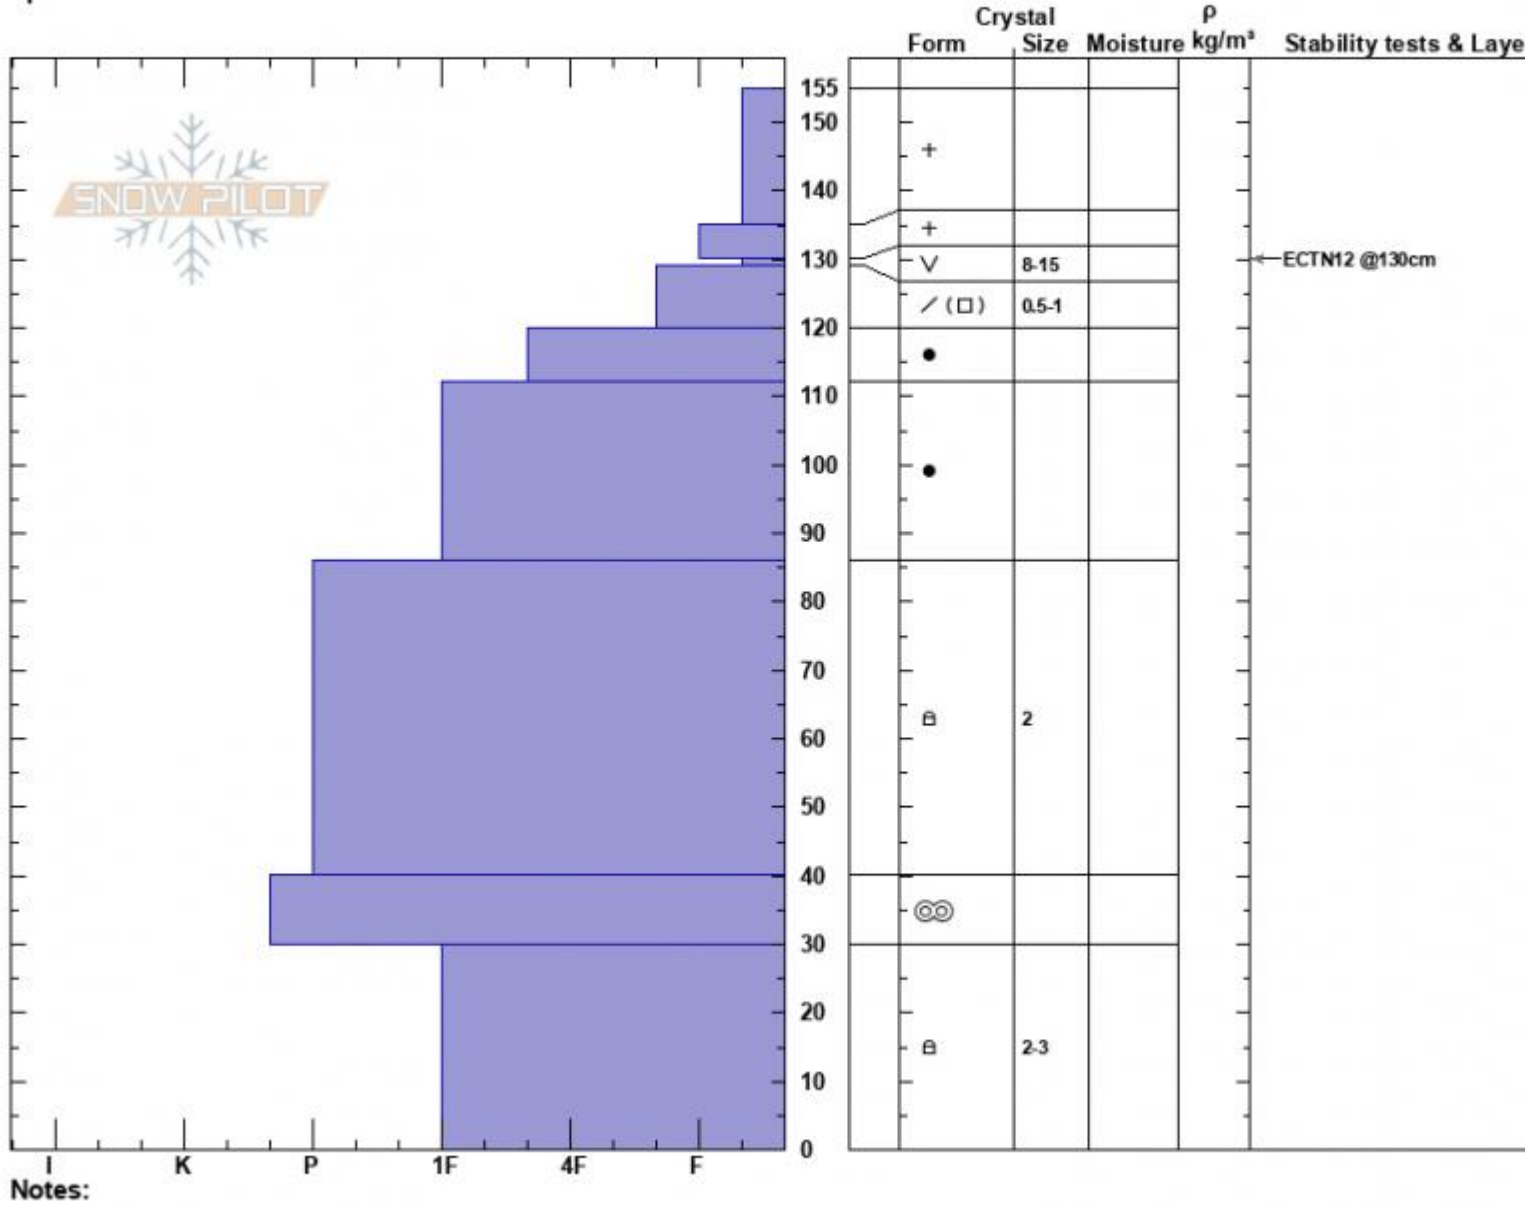

Bear Crk
 Madison Range-N
 MT
 Elevation: 9398 ft
 Aspect: 90°
 Specifics:

Alex Mariantal
 01/24/2025 - 1:00pm
 Co-ord: 45.18480N, -111.46670W
 Slope Angle: 12°
 Wind Loading:

Stability:
 Air Temperature:
 Sky Cover: OVC
 Precipitation: S1
 Wind: Calm

HS:155 **Layer Notes:**
 130-129cm:Problematic layer

Advisory Region
 Northern Madison
 Longitude
 -111.38W
 Latitude
 45.17N
 Northern Madison, 2025-01-24