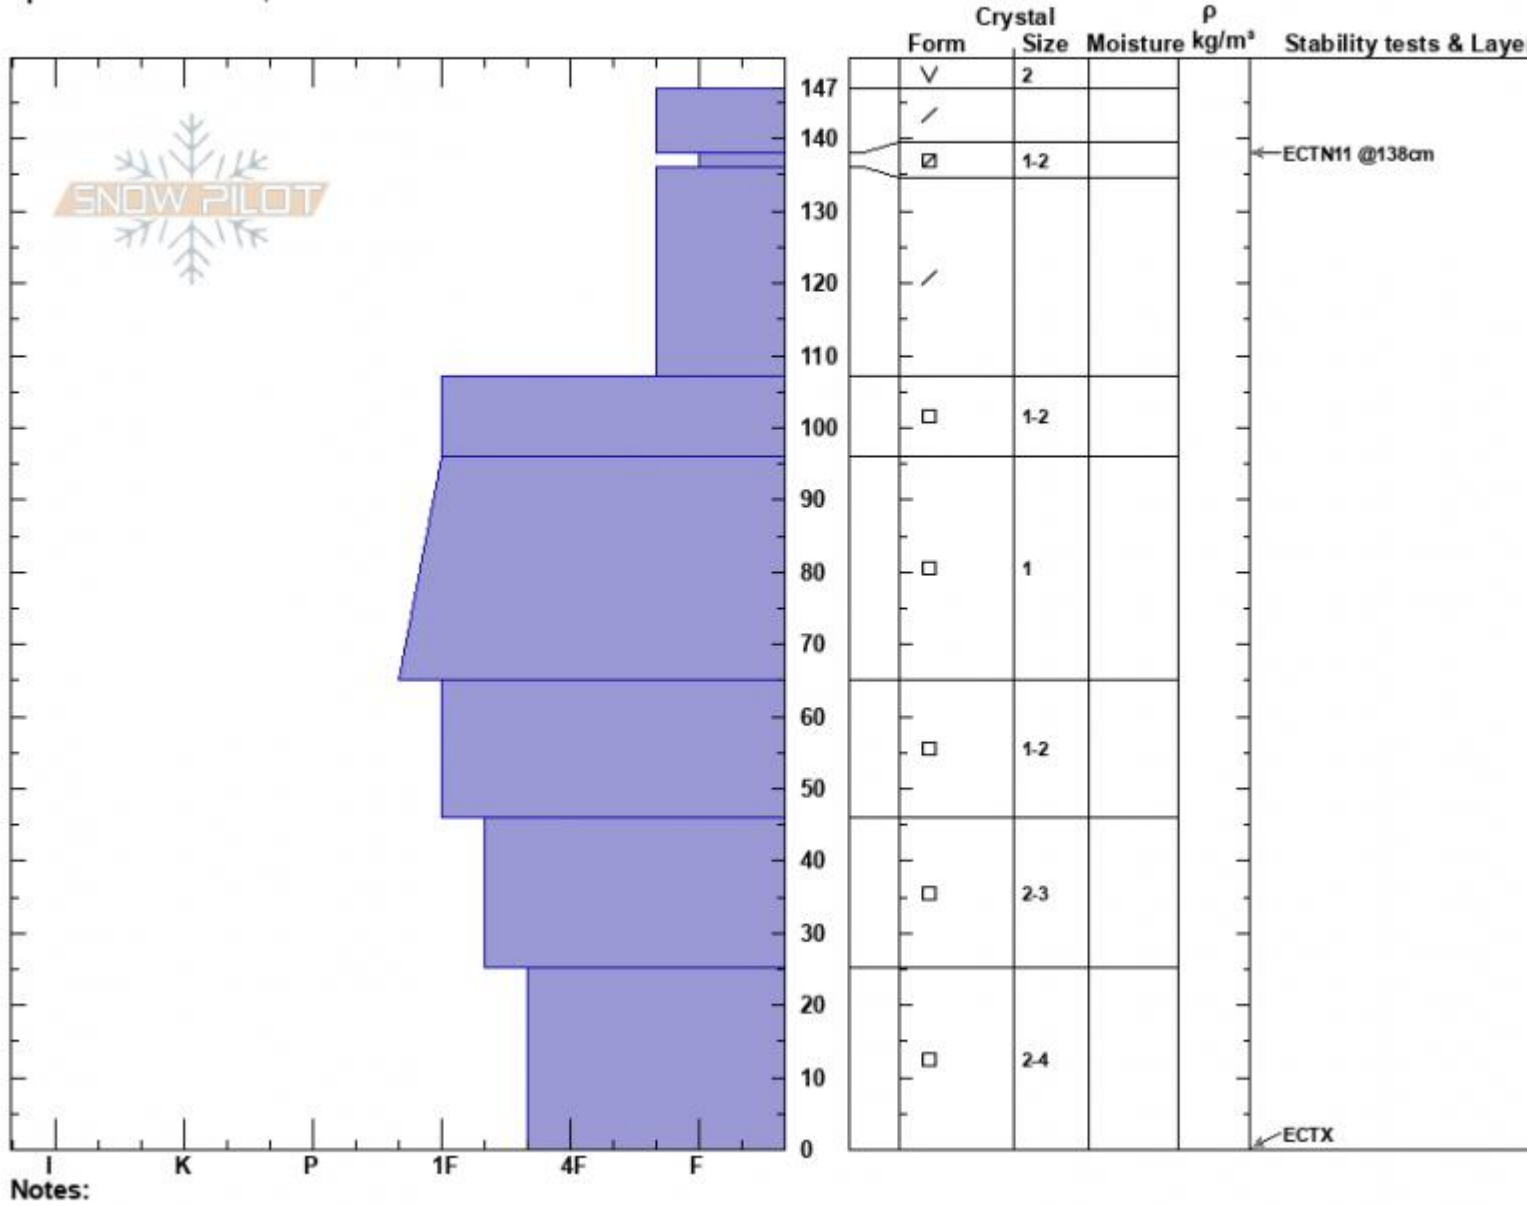

West Woody
 Cooke City
 MT
 Elevation: 9885 ft
 Aspect: 280°
 Specifics: We skied slope

Dave Zinn
 01/27/2025 - 11:00am
 Co-ord: 44.98302N, -109.92467W
 Slope Angle: 30°
 Wind Loading: no

Stability: Good
 Air Temperature:
 Sky Cover: CLR
 Precipitation: NO
 Wind: N Light Breeze

HS:147
 PF:50
 Layer Notes:

Notes:
 Advisory Region
 Cooke City
 Longitude
 -109.92W
 Latitude
 44.97N
 Cooke City, 2025-01-27