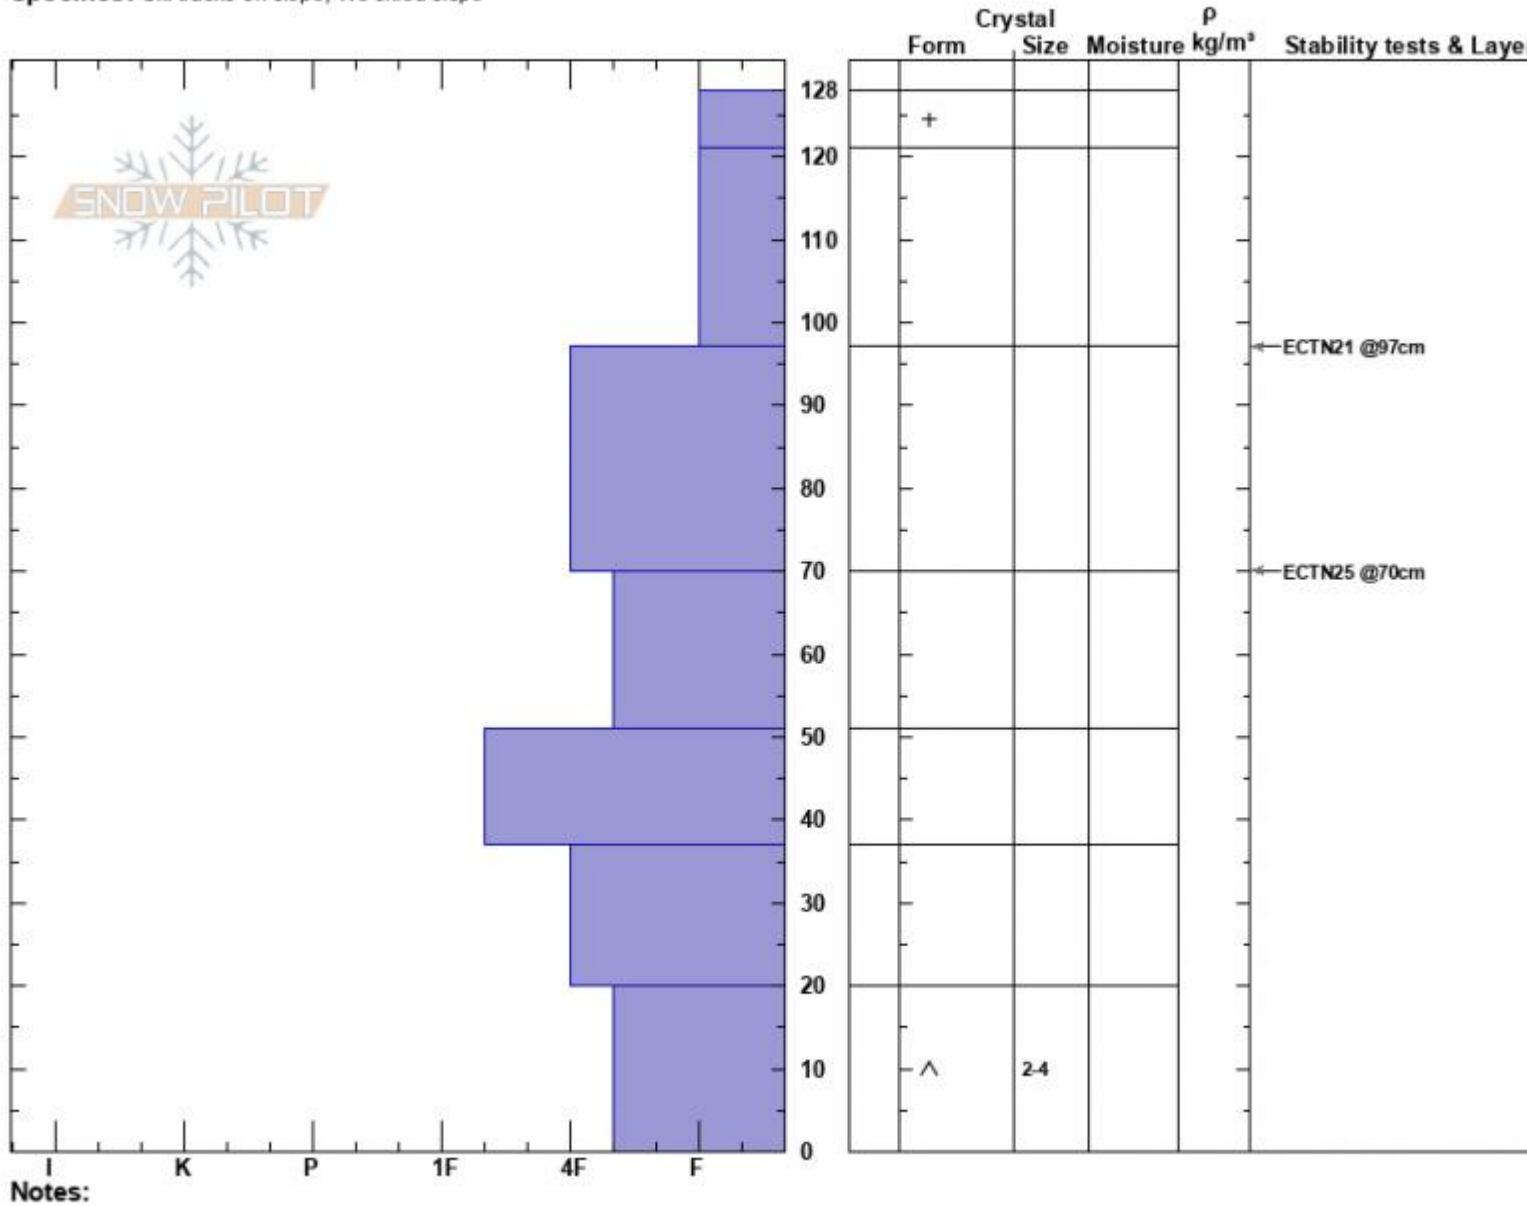

Bacon Rind  
 Madison Range-S  
 MT  
 Elevation: 8800 ft  
 Aspect: 110°  
 Specifics: Ski tracks on slope; We skied slope

Ian Hoyer  
 02/19/2025 - 12:00pm  
 Co-ord: 44.95961N, -111.09928W  
 Slope Angle: 24°  
 Wind Loading: no

Stability: Good  
 Air Temperature:  
 Sky Cover: OVC  
 Precipitation: NO  
 Wind: Calm

HS:128    Layer Notes:  
 20-0cm: Problematic layer

Advisory Region  
 Southern Madison  
 Longitude  
 -111.10W  
 Latitude  
 44.96N  
 Southern Madison, 2025-02-19