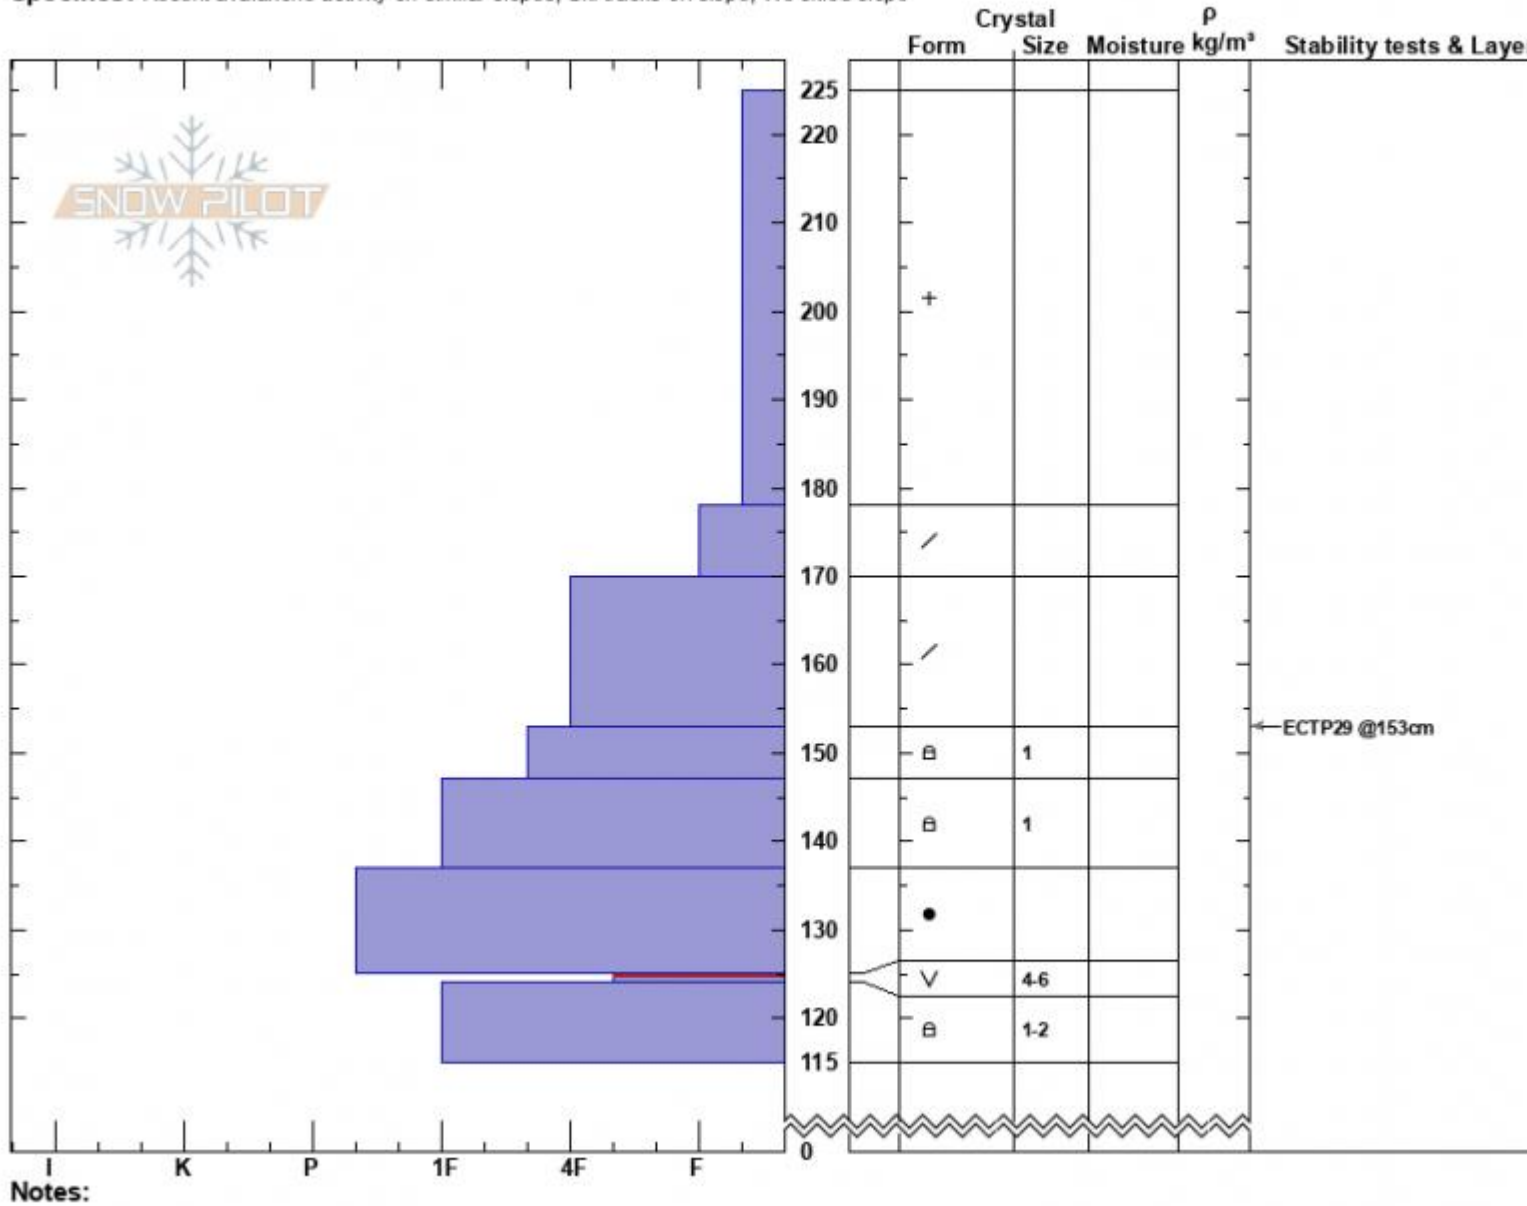

Bear Spankys
 Madison Range-N
 MT
 Elevation: 9150 ft
 Aspect: 80°

Dave Zinn
 02/16/2025 - 12:30pm
 Co-ord: 45.32419N, -111.38117W
 Slope Angle: 22°
 Wind Loading: no

Stability: Good
 Air Temperature:
 Sky Cover: OVC
 Precipitation: S1
 Wind: Calm

HS:225
 PF:75
 Layer Notes:
 125-124cm: Problematic layer

Specifics: Recent avalanche activity on similar slopes; Ski tracks on slope; We skied slope

Advisory Region
 Northern Madison
 Longitude
 -111.38W
 Latitude
 45.35N
 Northern Madison, 2025-02-16