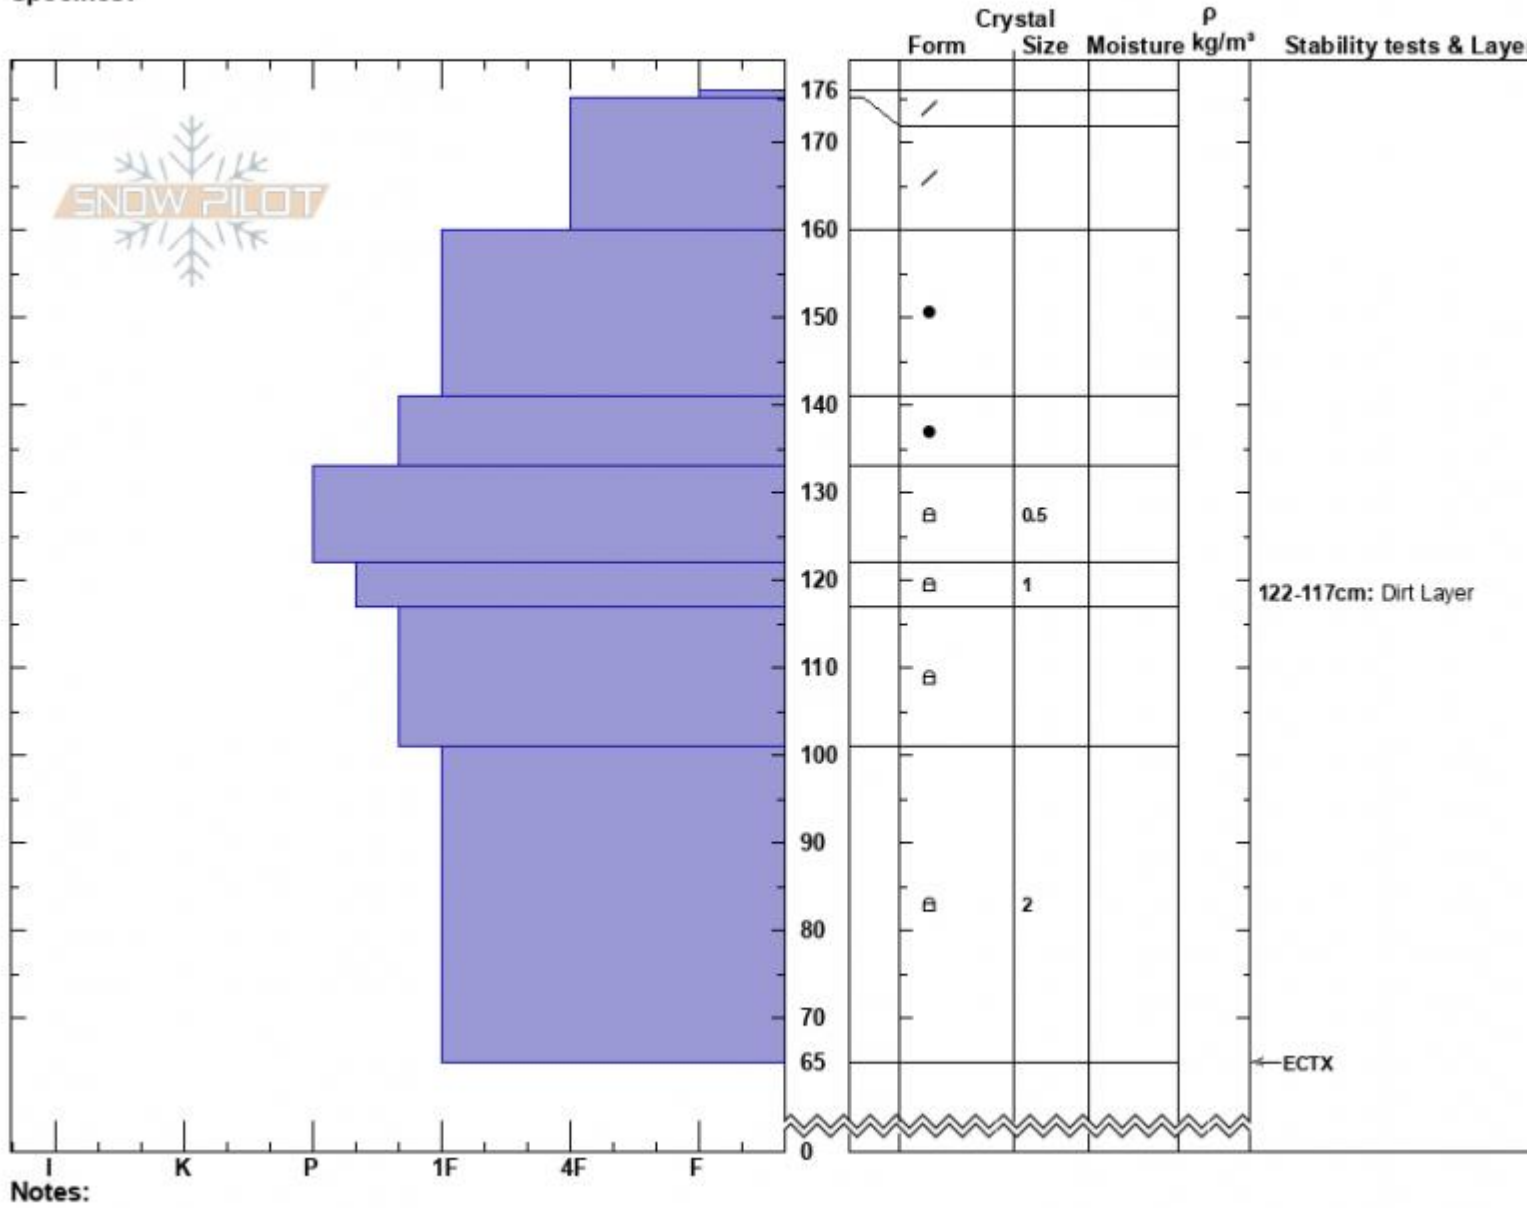

Spanky's
 Madison Range-N
 MT
 Elevation: 9100 ft
 Aspect: 90°
 Specifics:

Haylee Darby
 02/27/2025 - 12:00pm
 Co-ord: 45.32158N, -111.38049W
 Slope Angle: 25°
 Wind Loading:

Stability:
 Air Temperature:
 Sky Cover: CLR
 Precipitation: NO
 Wind: W Calm

HS:176 **Layer Notes:**
 122-117cm: Dirt Layer

Advisory Region
 Northern Madison
 Longitude
 -111.39W
 Latitude
 45.34N
 Northern Madison, 2025-02-27