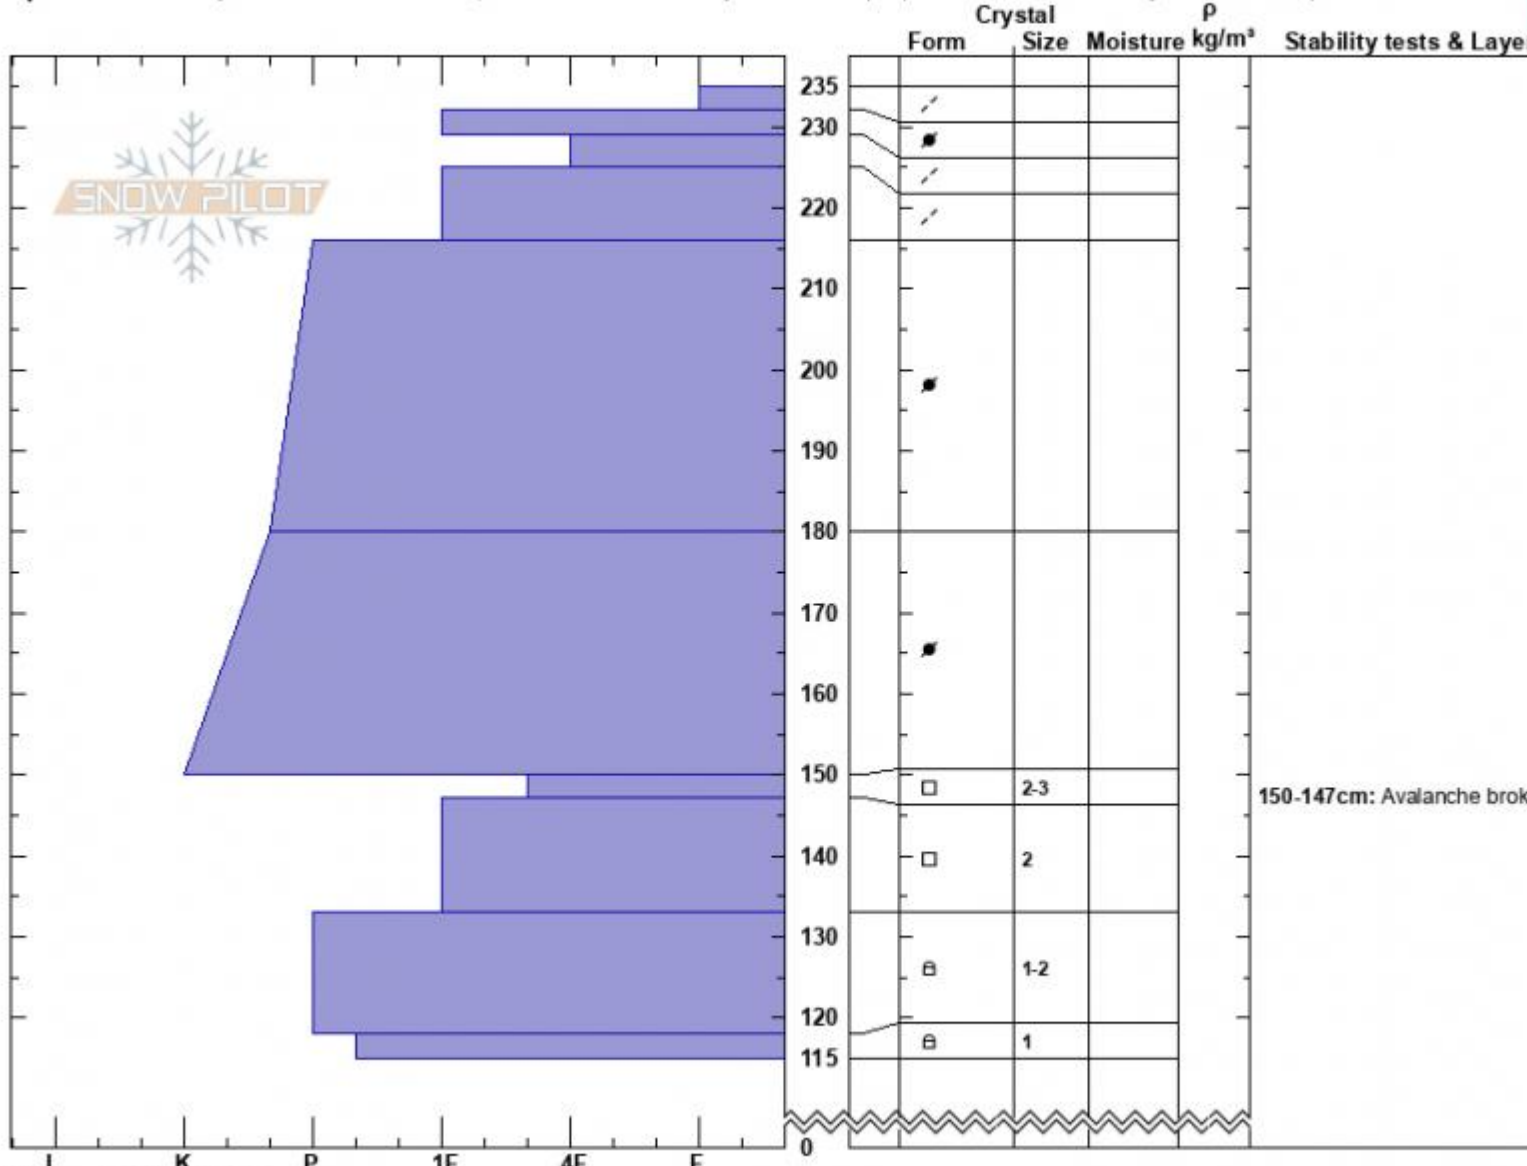

TargheeCreek AMu-R4-D3 Alex Mariantal  
 Lionhead Range 02/28/2025 - 3:20pm  
 MT Co-ord: 44.74083N, -111.37639W  
 Elevation: 9250 ft Slope Angle: 20°  
 Aspect: 5° Wind Loading: yes  
 Specifics: Pit is adjacent to avalanche: crown; Recent avalanche activity on similar slopes; Recent avalanche activity on different slopes

Stability: Poor  
 Air Temperature:  
 Sky Cover: FEW  
 Precipitation: NO  
 Wind: SW Light Breeze

HS:235 Layer Notes:  
 150-147cm: Avalanche broke her  
 150-147cm: Problematic layer

Notes: HS-AMu-R4-D3-O  
 We saw this avalanche crown at 2:30 pm on a slope that had not slid when we rode by it two hours earlier. Additional Pit Specifics: Snowmobile tracks

Advisory Region  
 Lionhead Range  
 Longitude  
 -111.37W  
 Latitude  
 44.74N  
**Avalanche Details:** [Snowmobile triggered 3-5' deep hard slab at Lionhead](#)  
 Lionhead Range, 2025-02-28