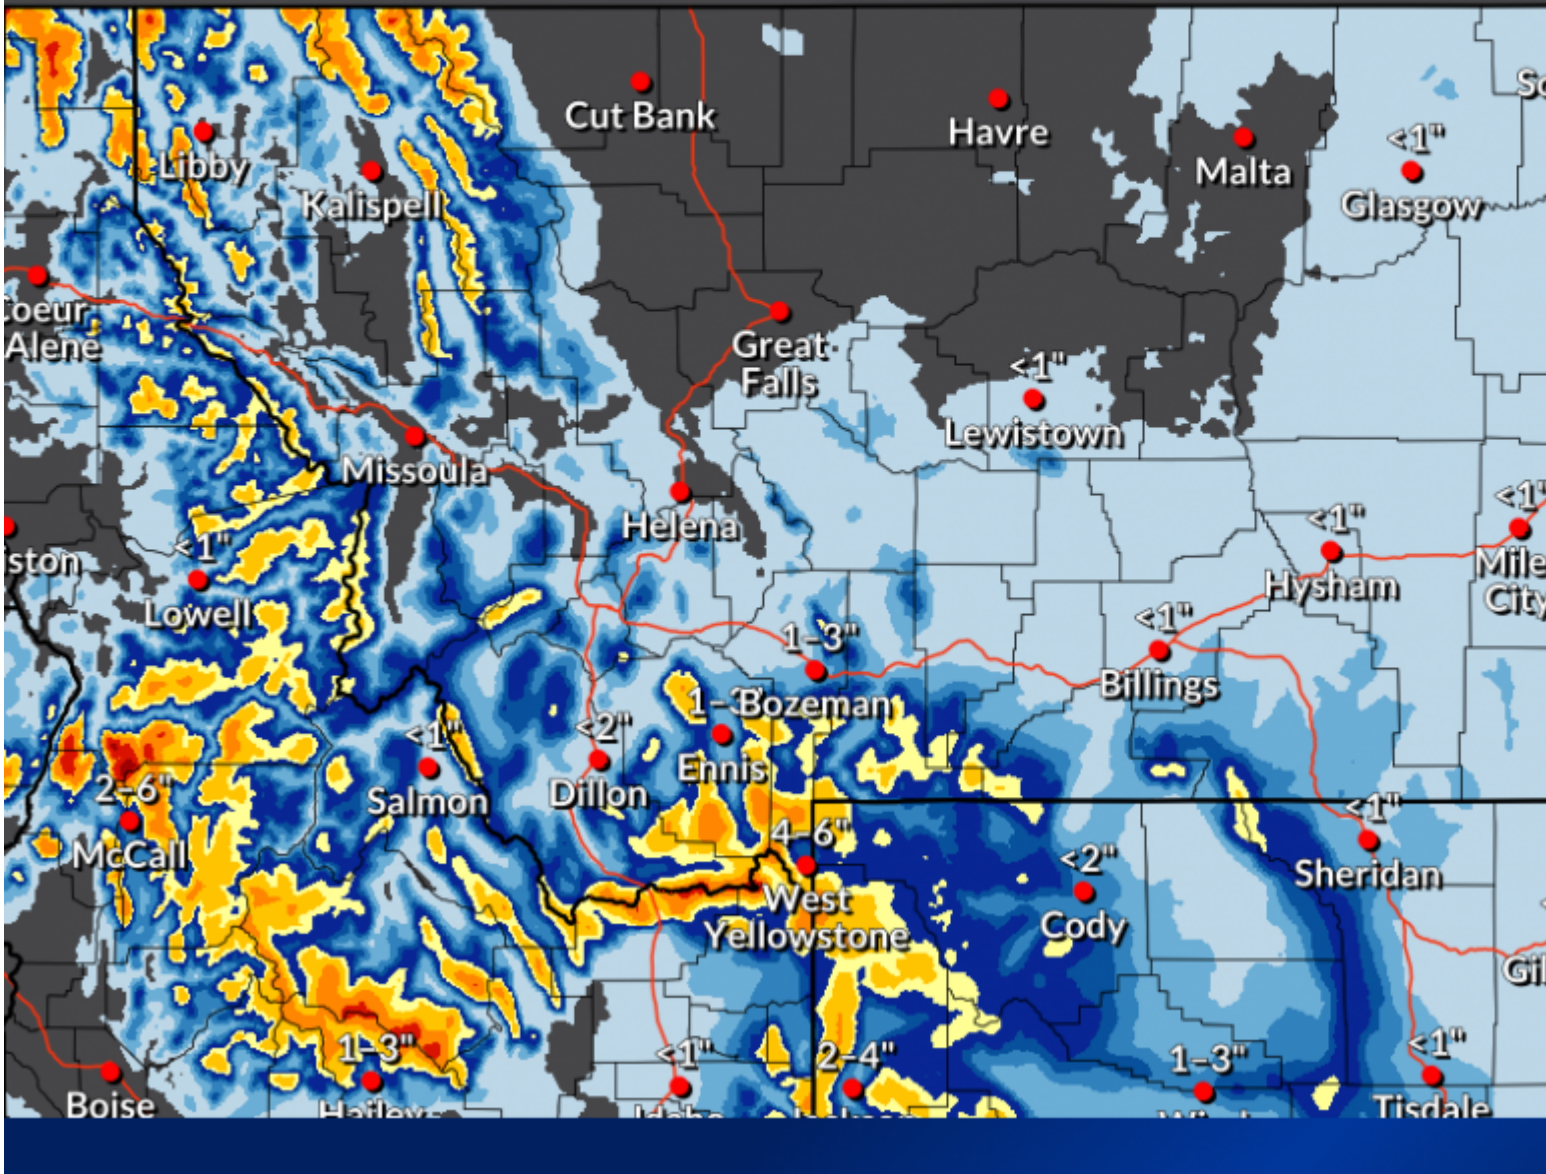

Expected Snowfall: Official NWS Forecast

Valid 12 AM Wed Mar 12, 2025 through 6 PM Fri Mar 14, 2025

Issued Mar 12, 2025

Snowfall forecast through Friday evening, March 14

Forecast link: [GNFAC Avalanche Forecast for Wed Mar 12, 2025](#)