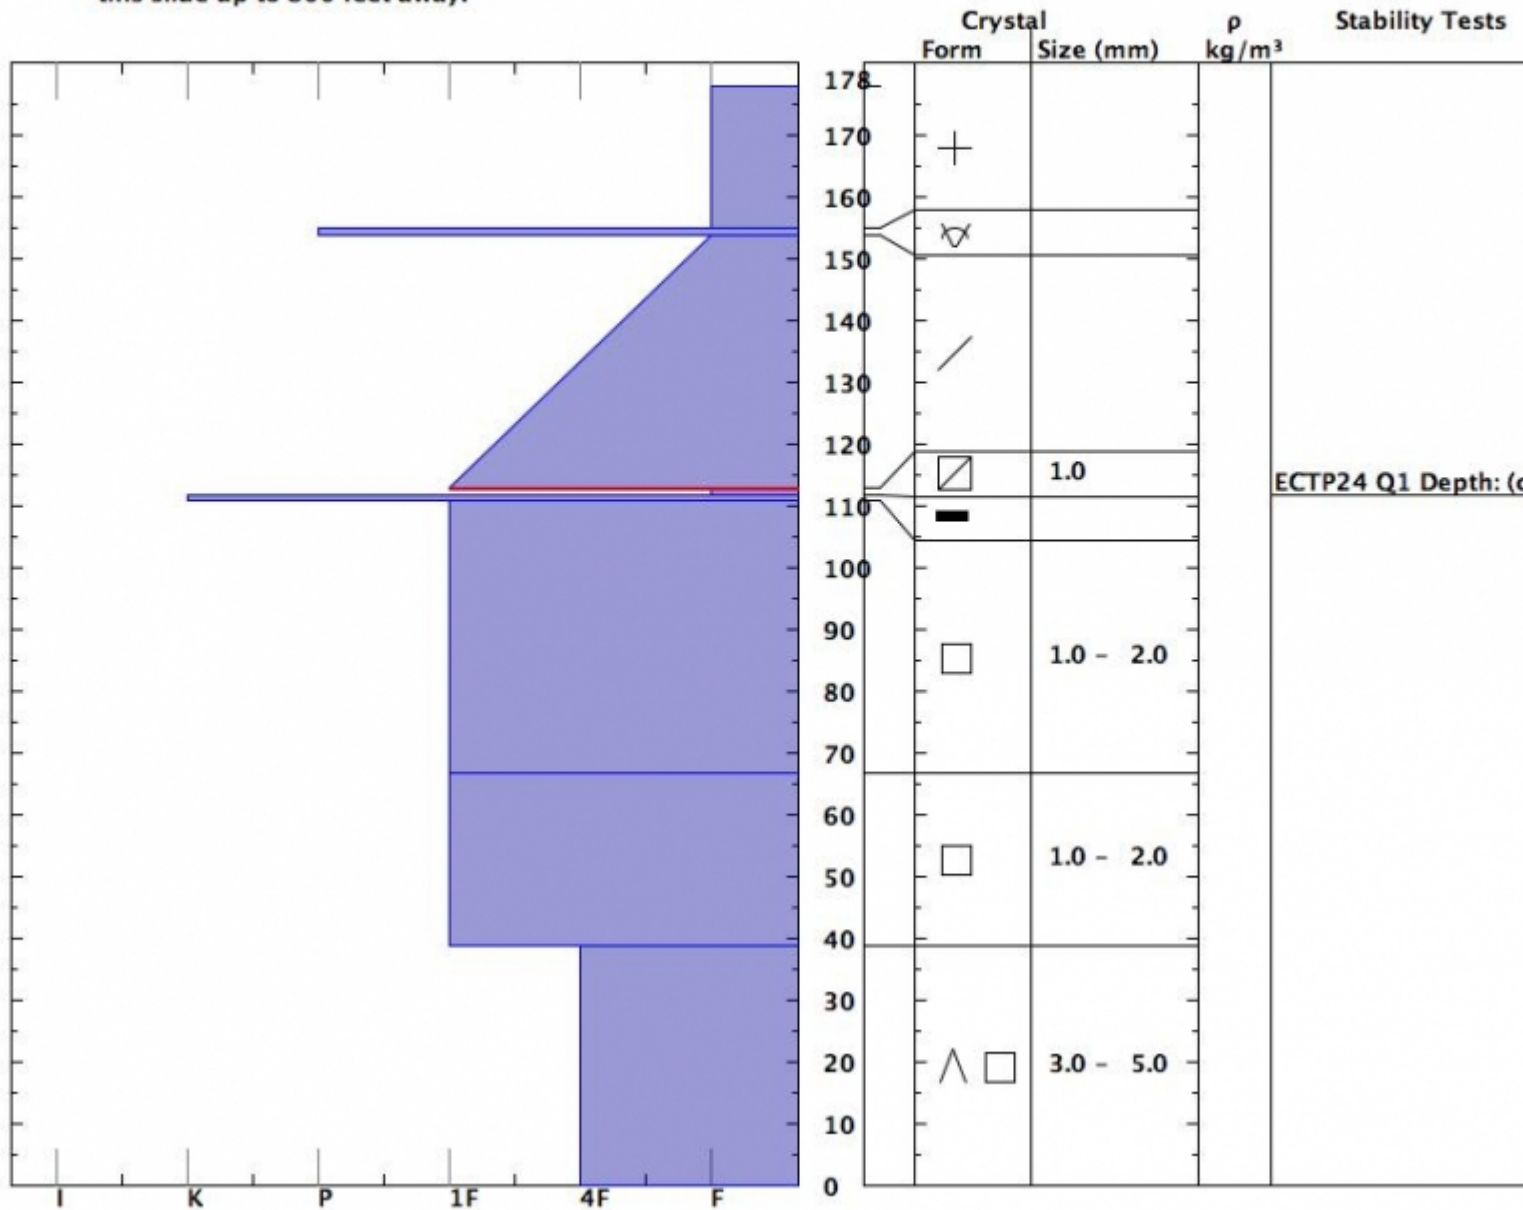

Snow Pit Profile  
**McAtee Basin**  
**Southern Madison, MT**  
 Elevation (m) **3000**  
 Aspect: **10**  
 Specifics **Recent act on diff slopes.**

Observer: **eric knoff**  
**Wed Apr 14 13:30:00 MDT 2010**  
 Co-ord: **111.44194 W 45.17194 N**  
 Slope: **38**  
 Wind loading: **no**

Stability on similar slopes: **Poor**  
 Air Temperature: **4 C**  
 Sky Cover: **Clear**  
 Precipitation: **None**  
 Wind: **SW Light Breeze**

Stability Test Notes:  
 Layer n: **112-1**

Notes: **This pit was in the crown of an avalanche that caused a fatality the previous day. Large sympathetic slide were released this slide up to 800 feet away.**

This is the snowpit profile from the McAtee avalanche that resulted in a fatality on April, 14 2010.

Advisory Region  
 Southern Madison  
 Southern Madison, 2010-04-16