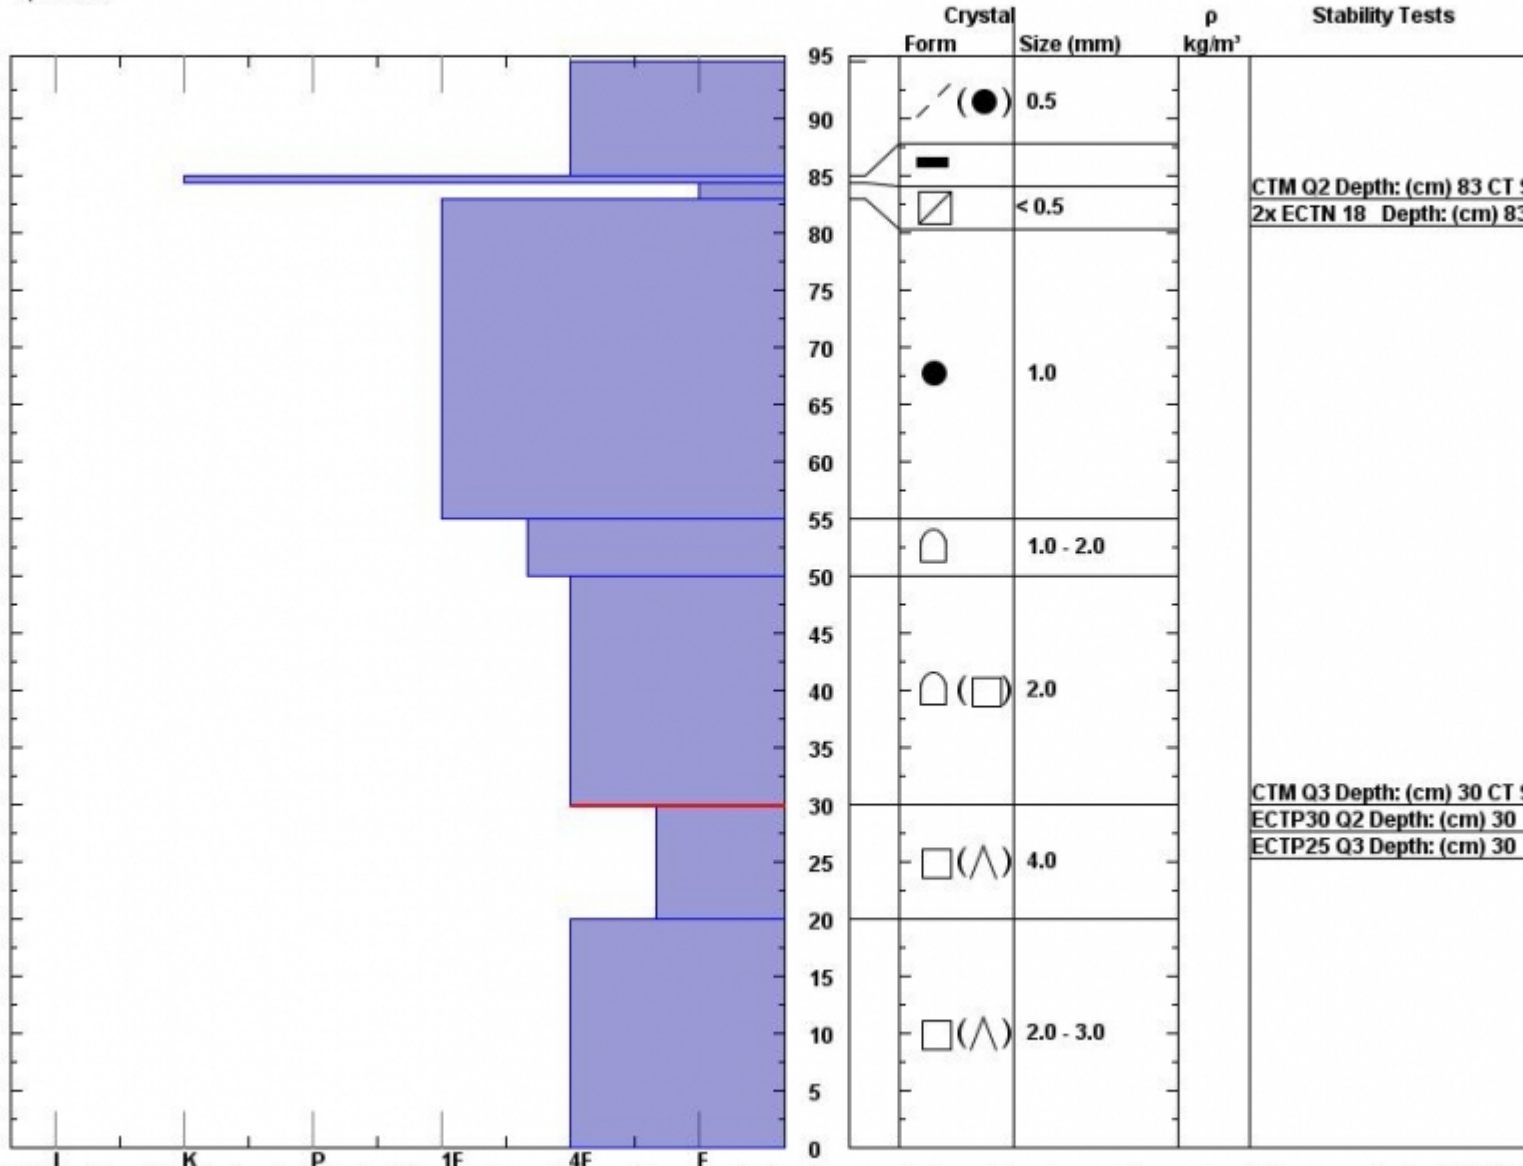

Snow Pit Profile
Lightening Creek
S. Madison, MT
 Elevation (ft) **8770**
 Aspect: **155**
 Specifics:

Observer: **Doug Chabot**
Sun Feb 13 12:00:00 MST 2011
 Co-ord: **44.98087 N 111.37185 W**
 Slope: **25**
 Wind loading: **no**

Stability on similar slopes: **Good**
 Air Temperature: **C**
 Sky Cover: **Clear**
 Precipitation: **None**
 Wind: **W Strong**

HS95
 Stability Test Notes: **20:30: Pro**
 Layer notes:

Notes: This pit illustrates that thin is still weak. I sunk to near the ground when I came out of my skis. I was a bit surprised this propagated with ECT. S isolated.