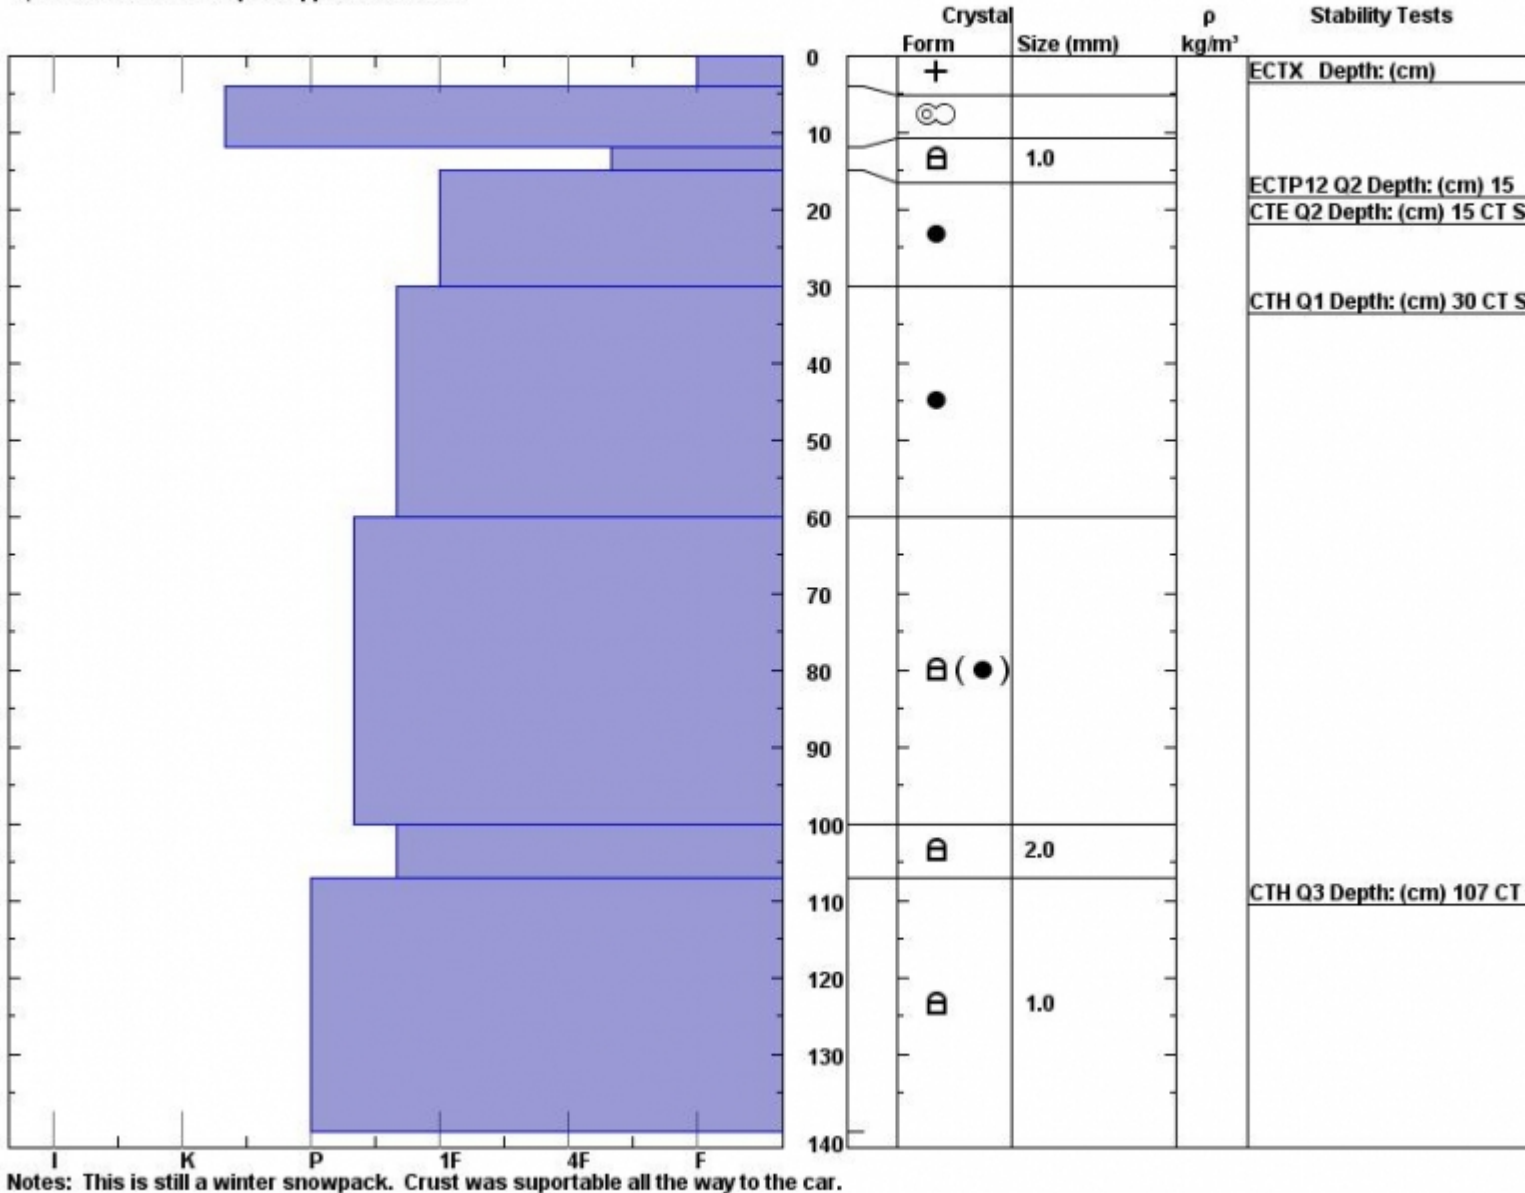

Snow Pit Profile  
**Bacon Rind Top**  
**S. Madison, MT**  
 Elevation (ft) **9000**  
 Aspect: **80**  
 Specifics: **We skied slope. Supportable crust.**

Observer: **Doug Chabot**  
**Mon Apr 04 11:25:00 MDT 2011**  
 Co-ord: **44.97203 N 111.09761 W**  
 Slope: **32**  
 Wind loading: **no**

Stability on similar slopes: **Very Good**  
 Air Temperature: **-5 C**  
 Sky Cover: **sky 8/8 covered**  
 Precipitation: **Snow < 0.5 cm/hr**  
 Wind: **Calm**

HS200

Layer note

Stability Test Notes:

Advisory Region  
 Southern Madison