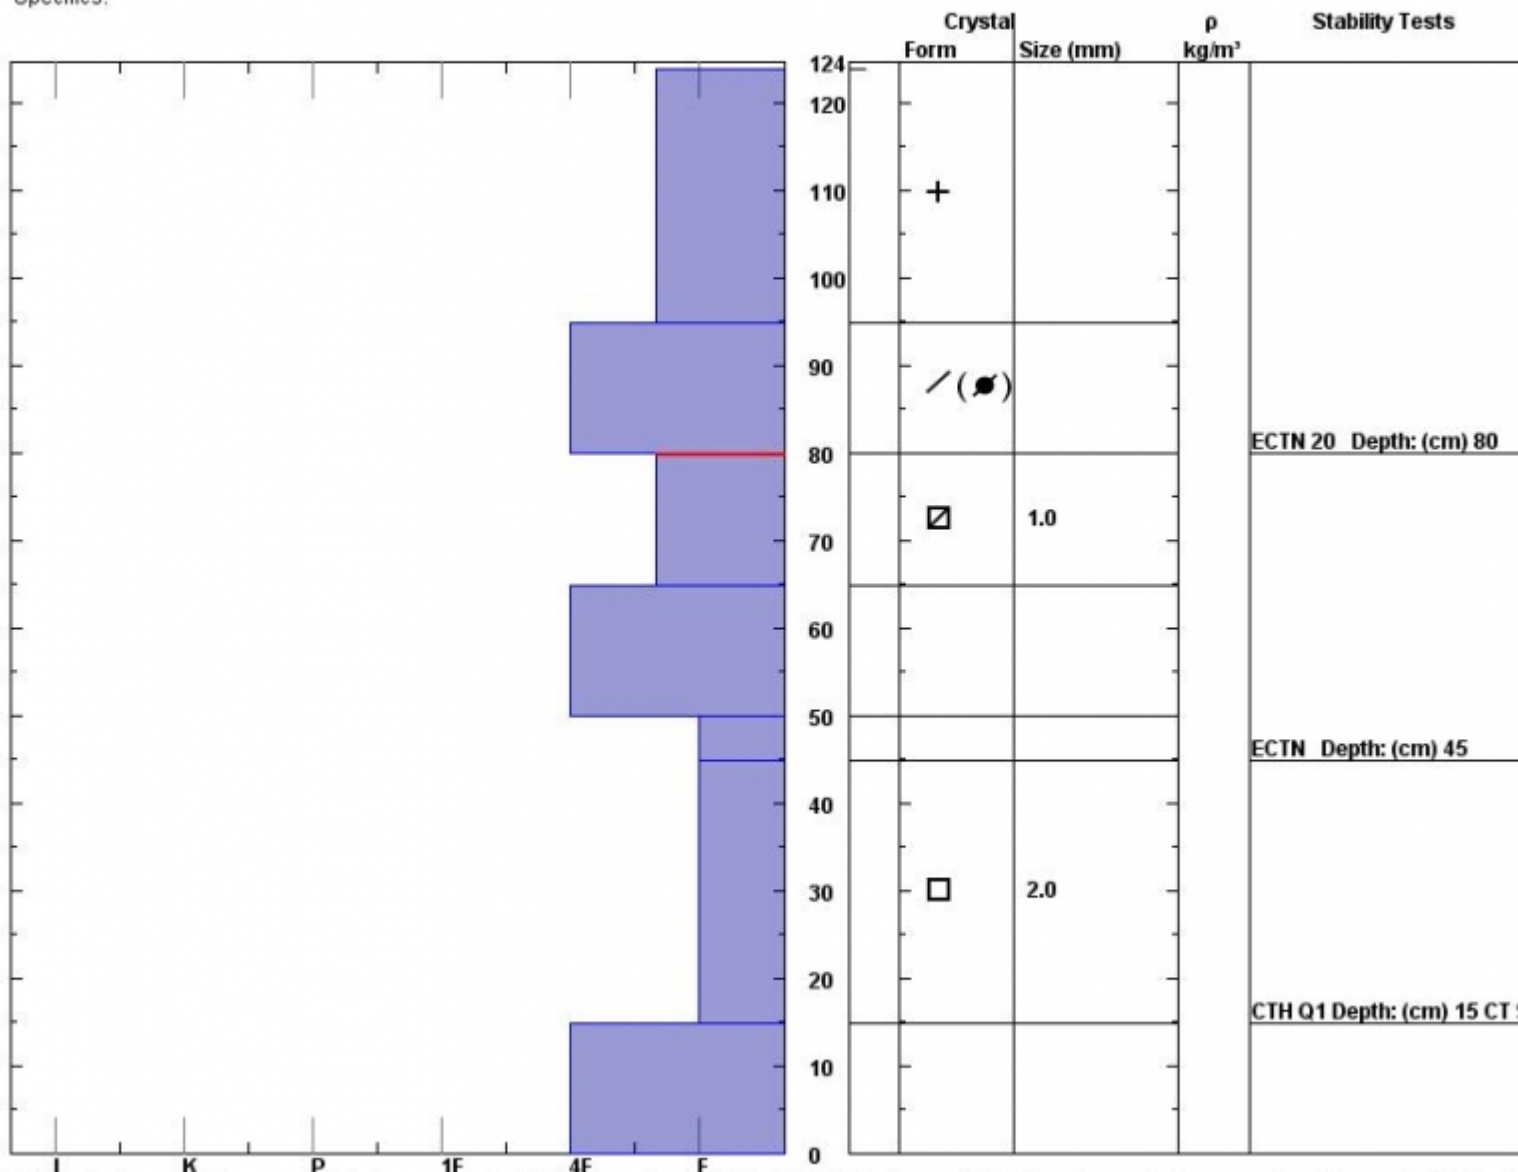

Snow Pit Profile  
**Yellow Mtn**  
**Madison, MT**  
 Elevation (ft) **9280**  
 Aspect: **60**  
 Specifics:

Observer: **Mark Staples**  
**Thu Jan 26 12:30:00 MST 2012**  
 Co-ord: **45.29873 N 111.31958 W**  
 Slope: **29**  
 Wind loading: **no**

Stability on similar slopes: **Fair**  
 Air Temperature: **C**  
 Sky Cover: **Clear**  
 Precipitation:  
 Wind:

Stability Test Notes:  
 Layer note:  
**65-80: Pro**

Notes: Boot pen. to the ground. Weak snowpack, but lacking structure? load? both? to be unstable. Nearby on similar aspect we triggered a thick wind facets over rocks.