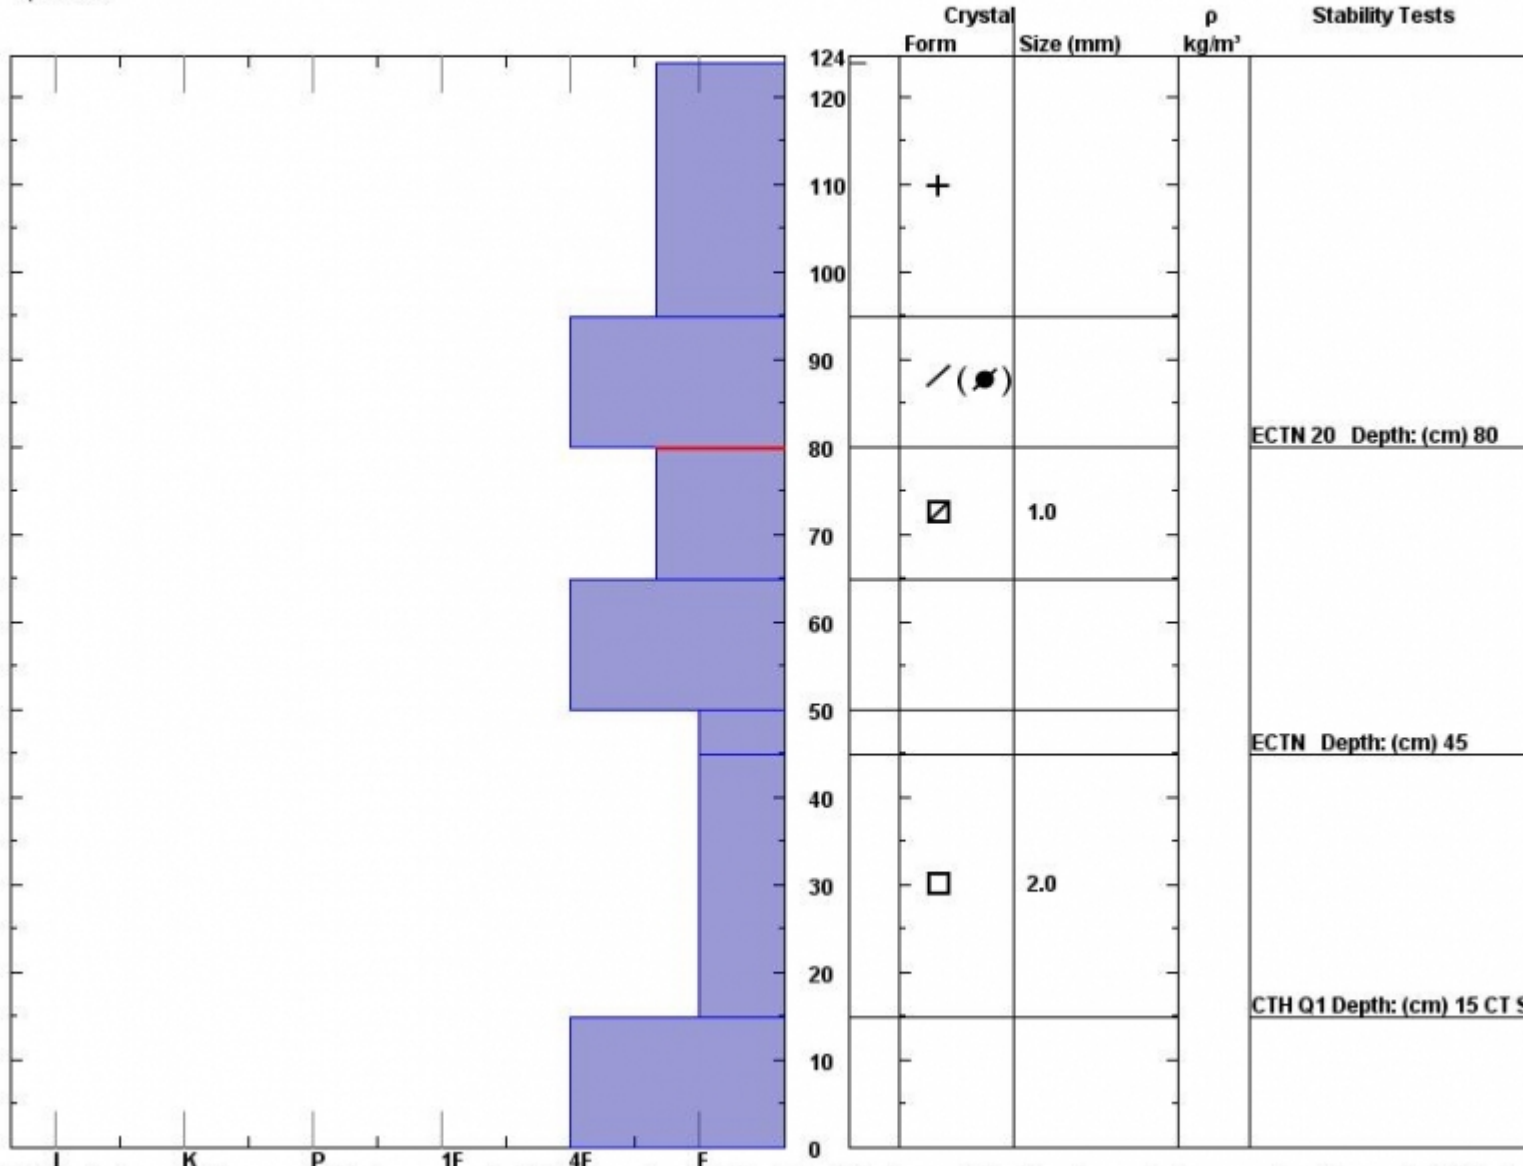

Snow Pit Profile  
**Yellow Mtn**  
**Madison, MT**  
 Elevation (ft) **9280**  
 Aspect: **60**  
 Specifics:

Observer: **Mark Staples**  
**Thu Jan 26 12:30:00 MST 2012**  
 Co-ord: **45.29873 N 111.31958 W**  
 Slope: **29**  
 Wind loading: **no**

Stability on similar slopes: **Fair**  
 Air Temperature: **C**  
 Sky Cover: **Clear**  
 Precipitation:  
 Wind:

Stability Test Notes:  
 Layer note:  
**65-80: Pro**

Notes: Boot pen. to the ground. Weak snowpack, but lacking structure? load? both? to be unstable. Nearby on similar aspect we triggered a thick wind facets over rocks.