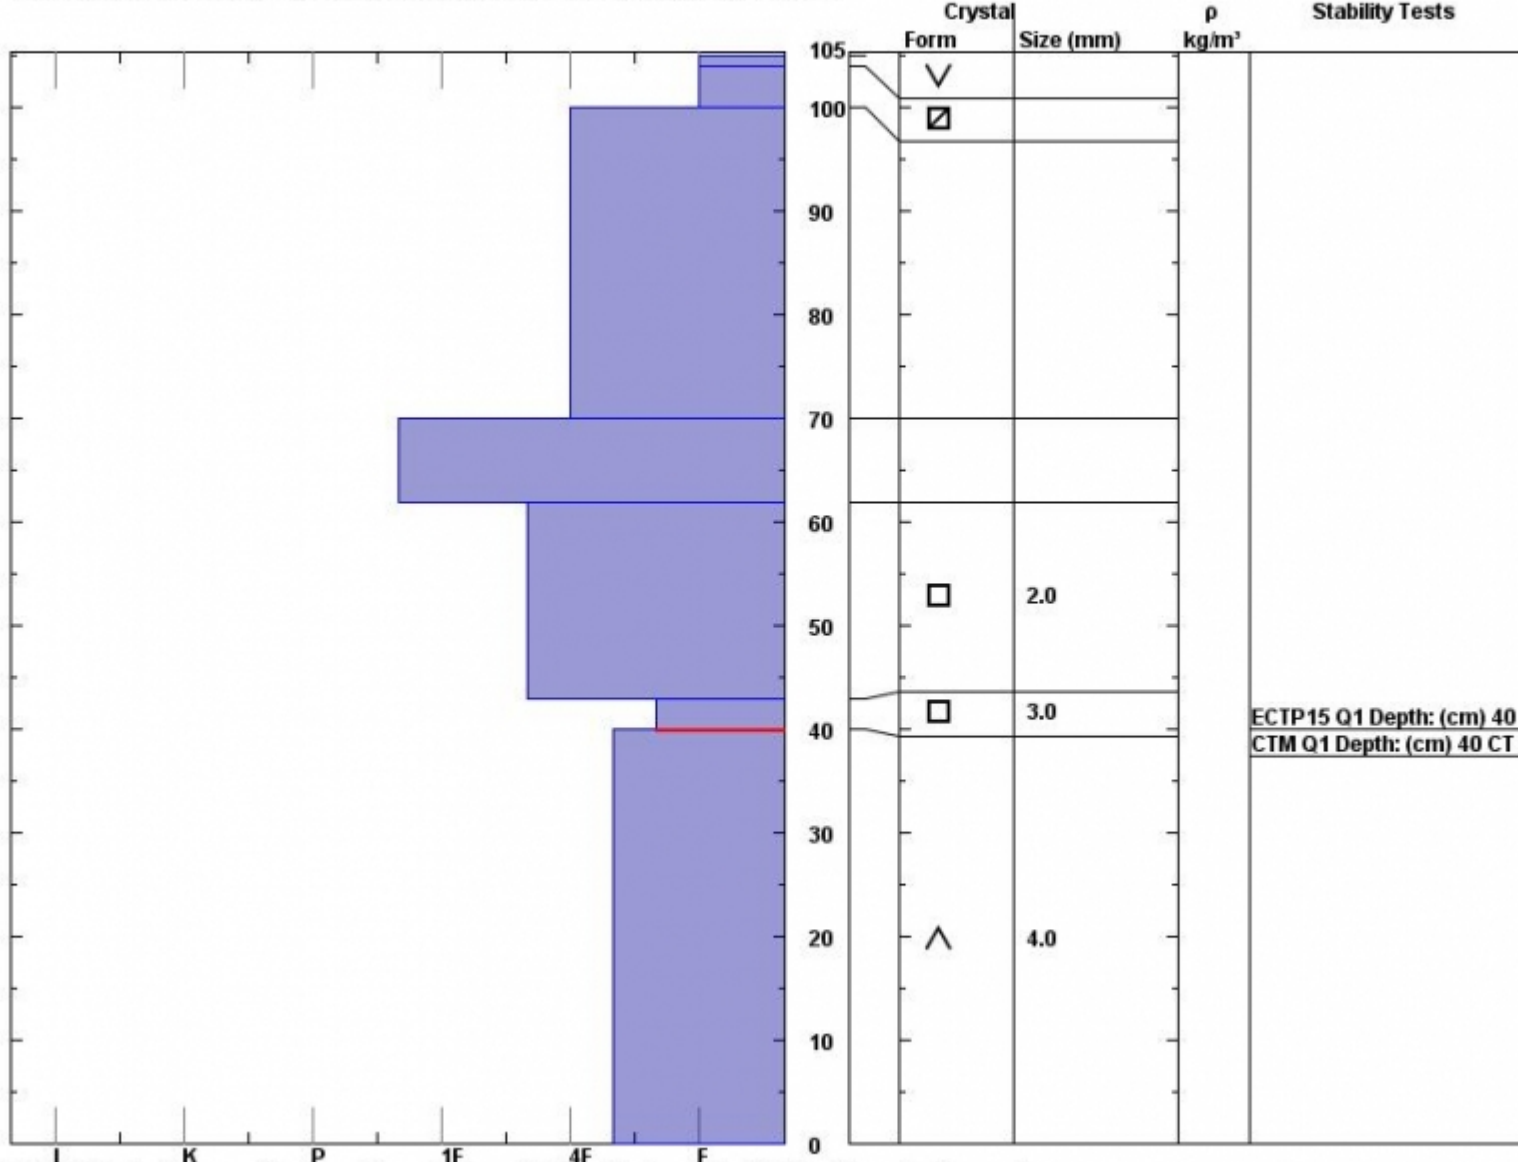

Snow Pit Profile  
**Carrot Basin**  
**S. Madison, MT**  
 Elevation (ft)  
 Aspect: **50**

Observer: **Doug Chabot**  
**Tue Feb 07 10:40:00 MST 2012**  
 Co-ord: **N W**  
 Slope: **37**  
 Wind loading: **no**

Stability on similar slopes: **Fair**  
 Air Temperature: **C**  
 Sky Cover: **Clear**  
 Precipitation: **None**  
 Wind: **Calm**

**HS105**  
 Stability Test Notes:  
 Layer note: **100-104: v**  
**40-43: Pro**

Specifics: **Recent act on sim slopes. We skied slope. Snowmobile tracks on slope.**

Notes: **We dug this near the burned trees in Carrot. Not an ideal spot, but it did not have tracks nearby.**

Advisory Region  
 Southern Madison