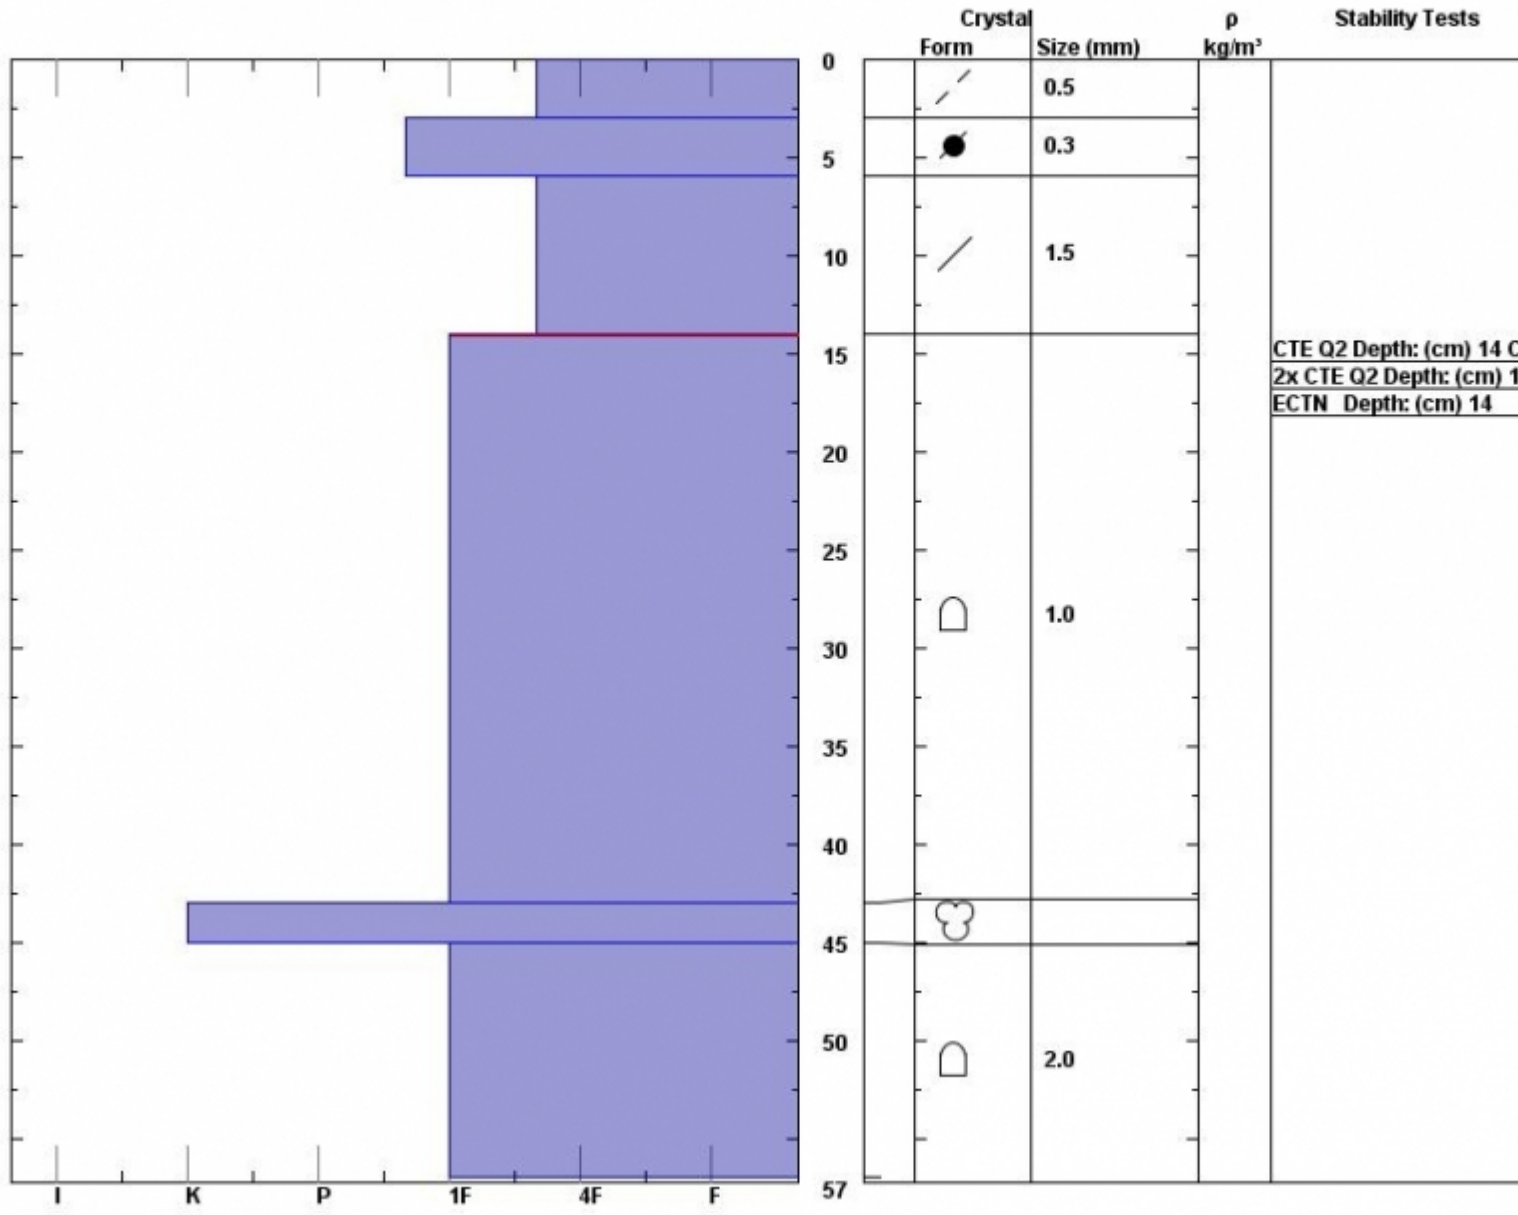

Snow Pit Profile
Treeline Areas
Northern Madison, MT
 Elevation (m) **3000**
 Aspect: **0**
 Specifics: **Ski Area Pit; BC Pit;**

Observer: **Moonlight Basin**
Mon Nov 19 11:07:36 MST 2012
 Co-ord: **W N**
 Slope: **30**
 Wind loading: **previous**

Stability on similar slopes: **Fair**
 Air Temperature: **-2 C**
 Sky Cover: **Clear**
 Precipitation: **None**
 Wind: **SW Light Breeze**

Stability Test Notes:
 Layer n
6-14: P
43-45: C
45-57: M

Notes: **Summary profile of five separate profiles at various locations.**