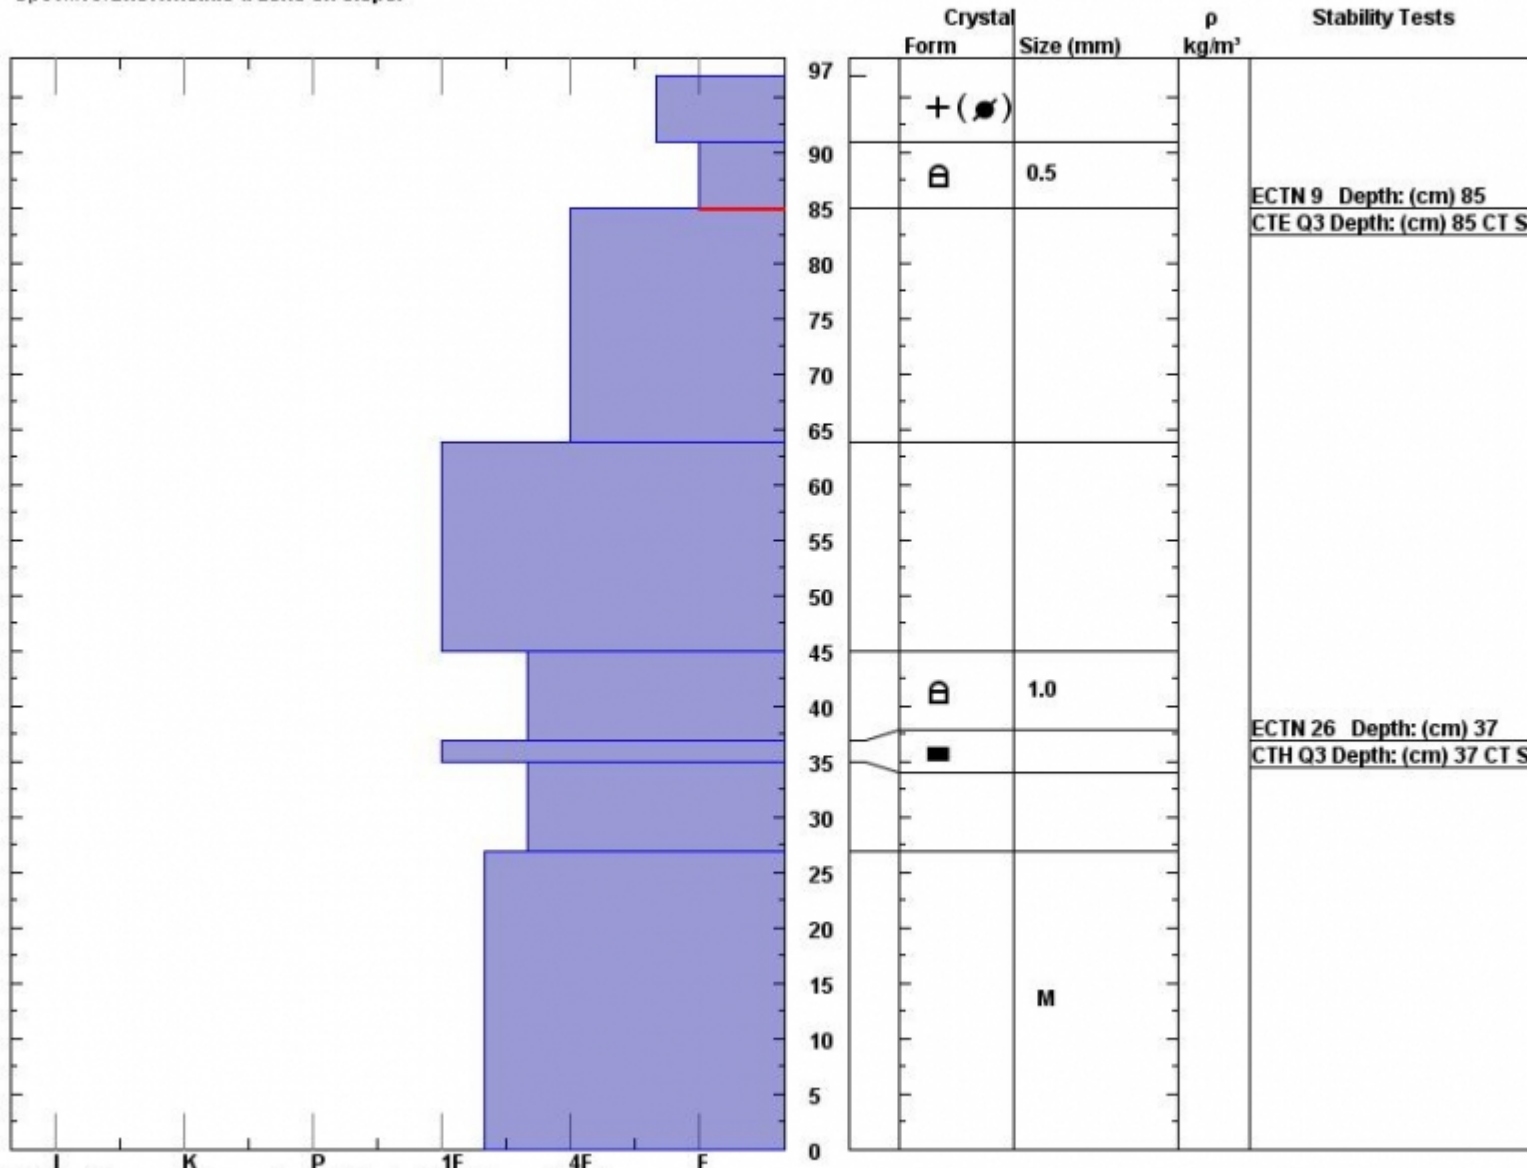

Snow Pit Profile

Observer: **Mark Staples**

Stability on similar slopes: **Very Good**

Stability Test Notes:

Layer notes

Beartooth, MT

Fri Nov 30 01:45:00 MST 2012

Air Temperature: **C**

37: very dirty shear

85-91: Pro

Elevation (ft) **9450**

Co-ord: **45.06775 N 109.95078 W**

Sky Cover: **sky 8/8 covered**

Aspect: **82**

Slope: **26**

Precipitation: **Snow < 0.5 cm/hr**

Wind loading: **no**

Wind:

Specifics: **Snowmobile tracks on slope.**

Notes: This snowpit was dug in "Wades World" near Lulu Pass.

Advisory Region
Cooke City

Forecast link: [GNFAC Avalanche Advisory for Sat Dec 1, 2012](#)
Cooke City, 2012-11-30