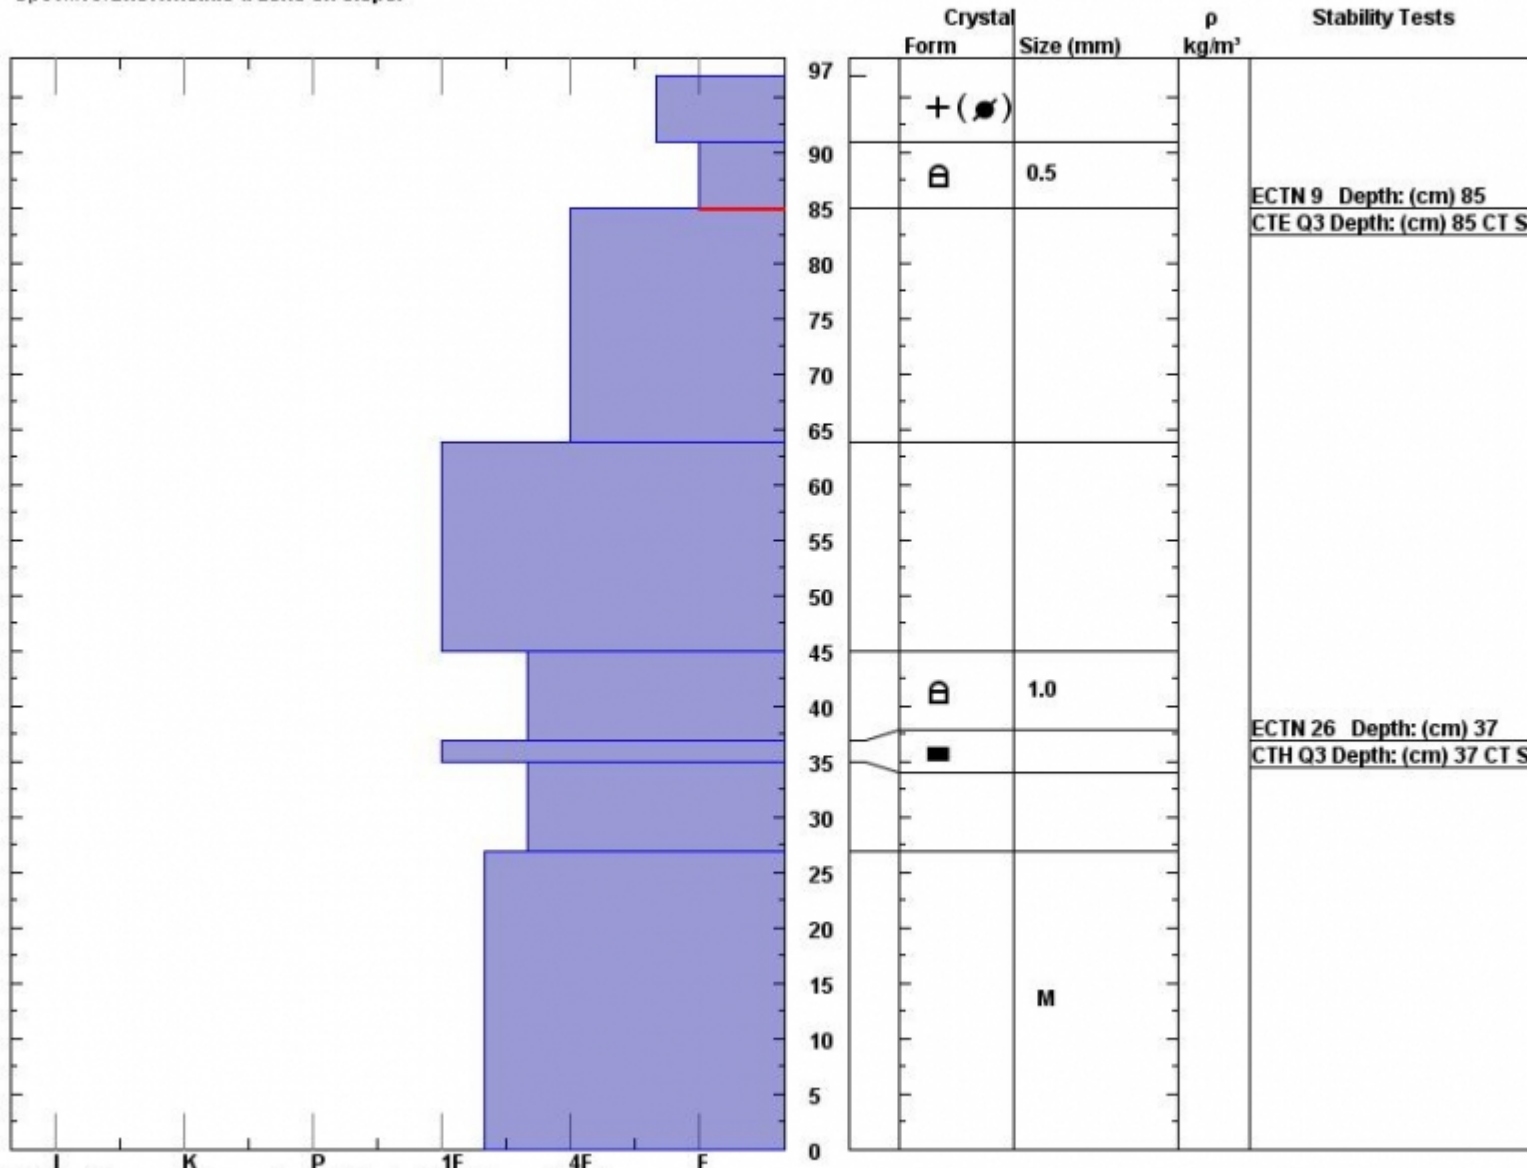

Snow Pit Profile

Observer: **Mark Staples**

Stability on similar slopes: **Very Good**

Stability Test Notes:

Layer notes

**Fri Nov 30 01:45:00 MST 2012**

Air Temperature: **C**

**37: very dirty shear**

**85-91: Pro**

**Beartooth, MT**

Co-ord: **45.06775 N 109.95078 W**

Sky Cover: **sky 8/8 covered**

Elevation (ft) **9450**

Slope: **26**

Precipitation: **Snow < 0.5 cm/hr**

Aspect: **82**

Wind loading: **no**

Wind:

Specifics: **Snowmobile tracks on slope.**

Notes: This snowpit was dug in "Wades World" near Lulu Pass.

Advisory Region  
Cooke City

Forecast link: [GNFAC Avalanche Advisory for Sat Dec 1, 2012](#)  
Cooke City, 2012-11-30