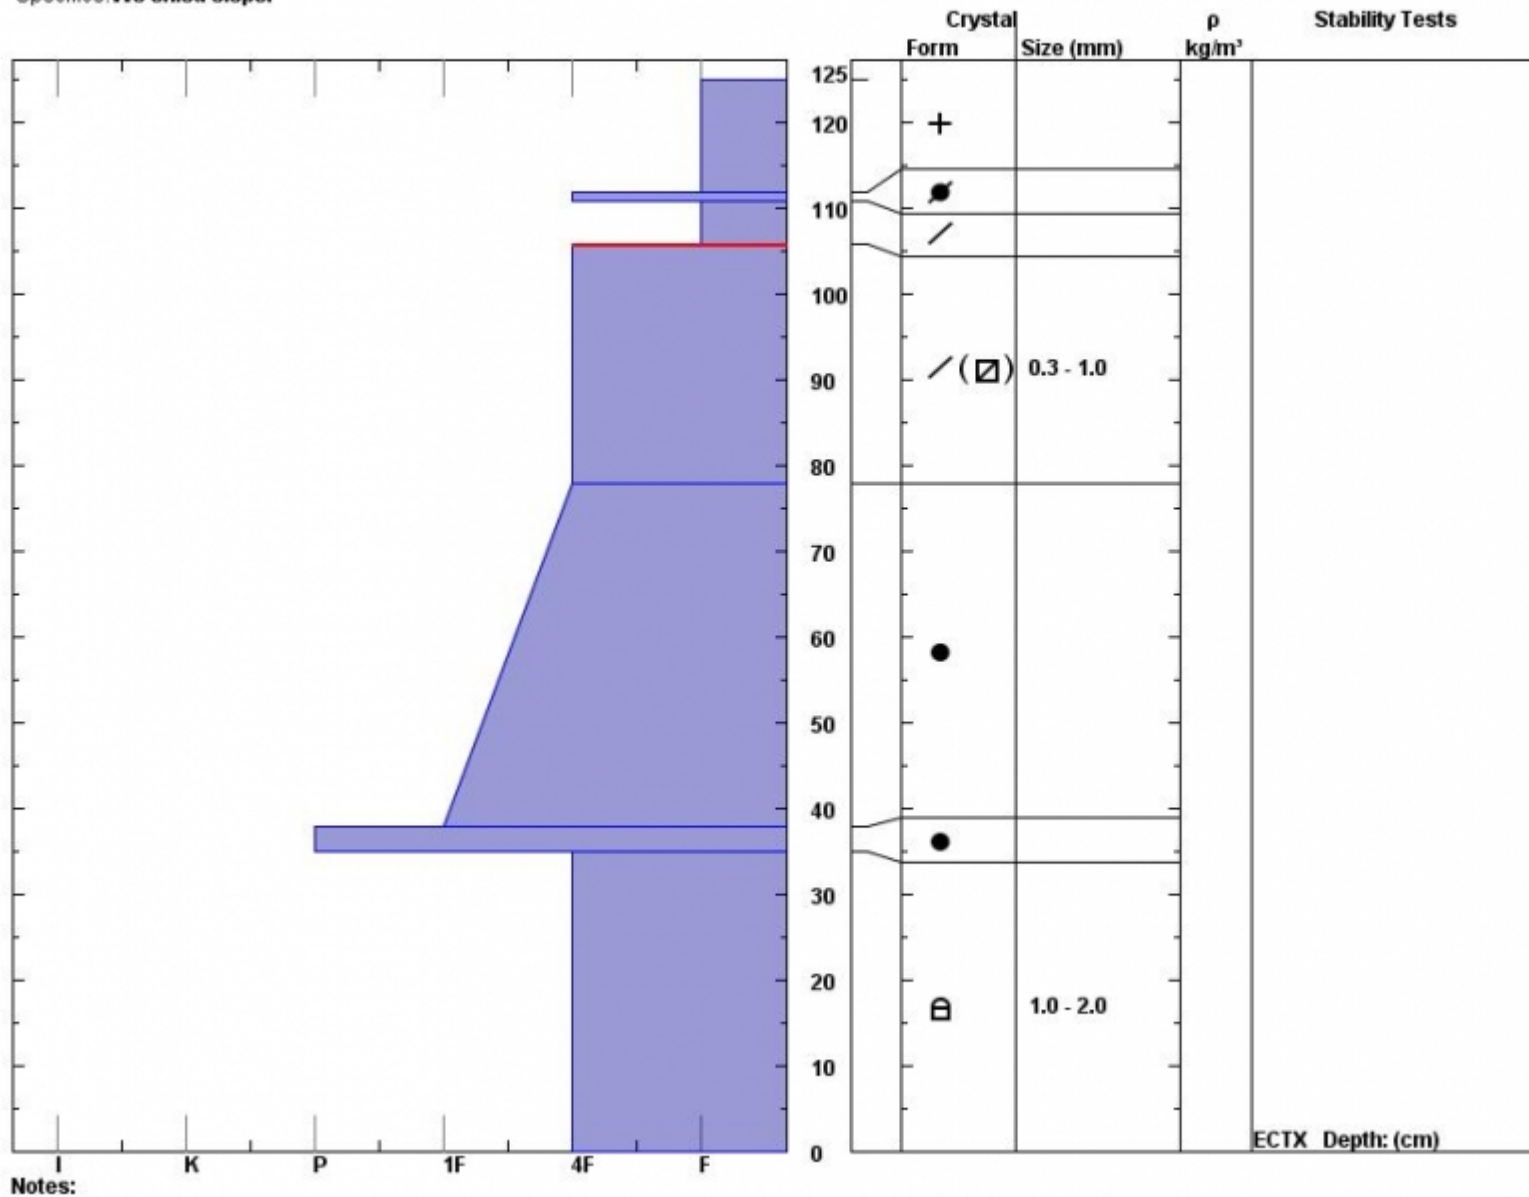

Snow Pit Profile

Observer: **Eric Knoff**

Stability on similar slopes: **Good**

Stability Test Notes:

Layer note

Fri Jan 11 01:25:00 MST 2013

Air Temperature: **5 F**

78-106: Pr

Northern Madison, MT

Co-ord: **N W**

Sky Cover: **sky 8/8 covered**

Elevation (ft) **9346**

Slope: **20**

Precipitation: **Snow - 1 cm/hr**

Aspect: **50**

Wind loading: **no**

Wind: **SW Light Breeze**

Specifics: **We skied slope.**

Advisory Region
Northern Madison

Forecast link: [GNFAC Avalanche Forecast for Sun Jan 20, 2013](#)

Northern Madison, 2013-01-14