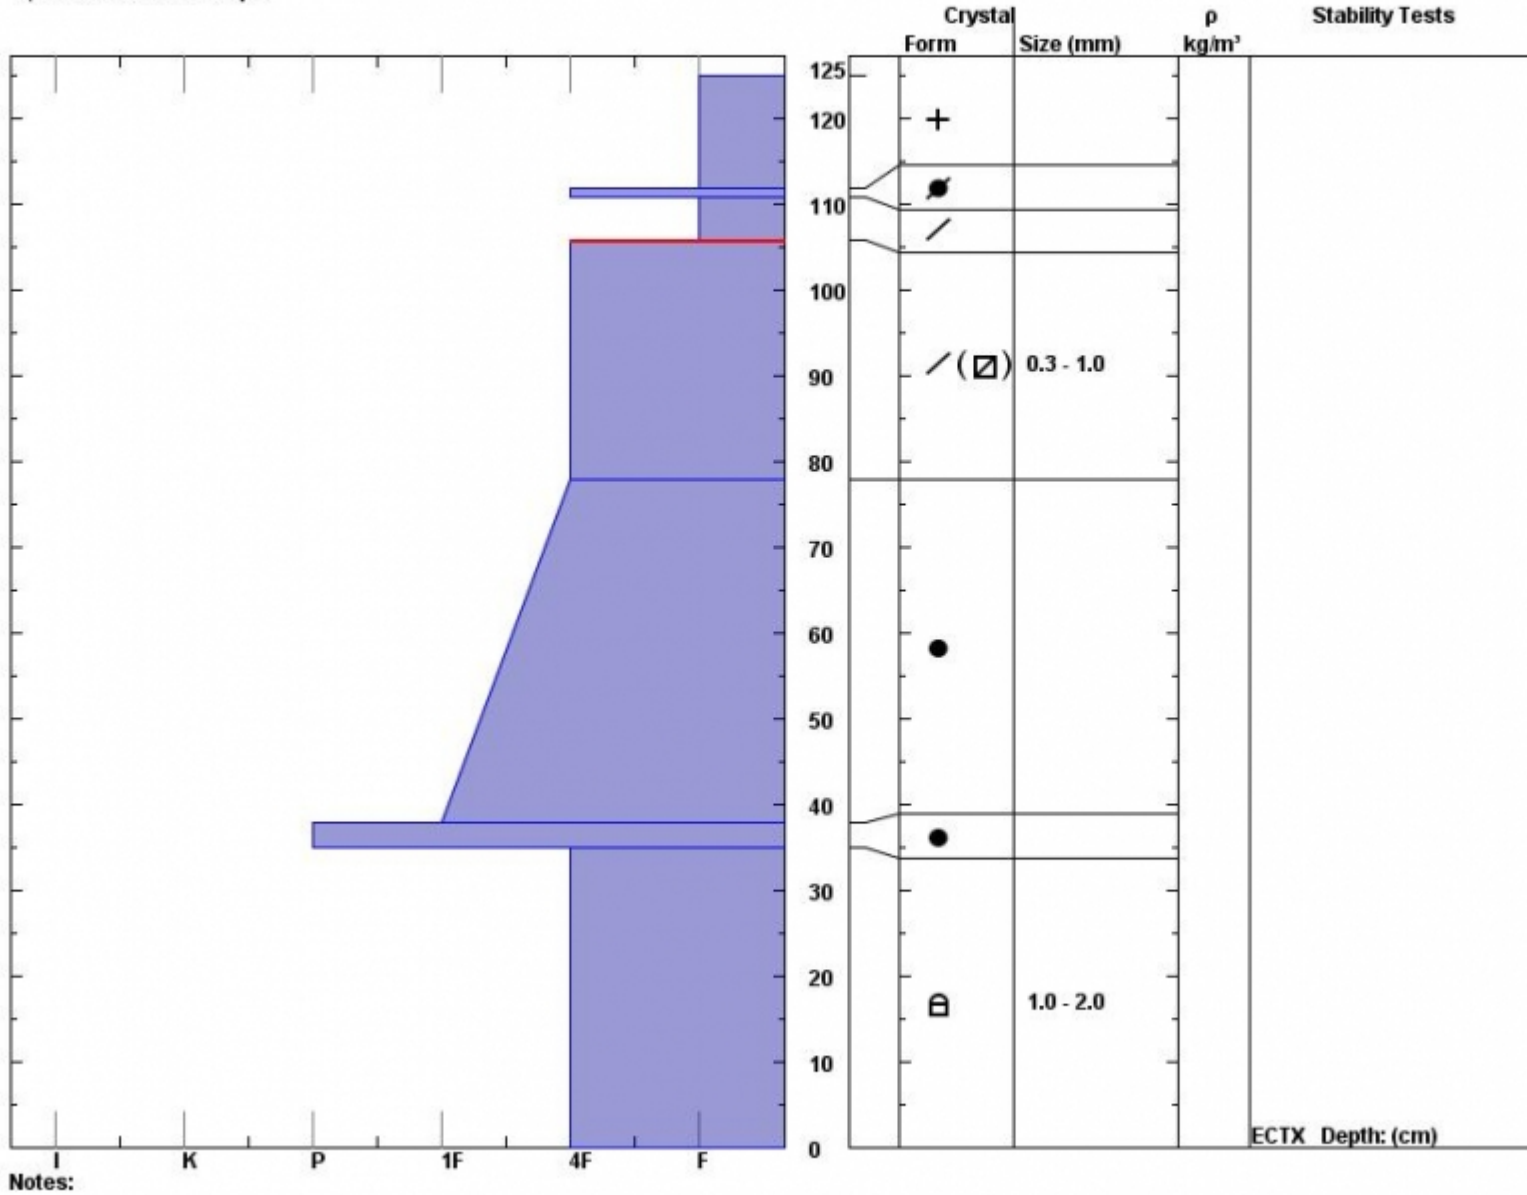

Snow Pit Profile

Observer: **Eric Knoff**

Stability on similar slopes: **Good**

Stability Test Notes:

Layer note

Fri Jan 11 01:25:00 MST 2013

Air Temperature: **5 F**

78-106: Pr

Northern Madison, MT

Co-ord: **N W**

Sky Cover: **sky 8/8 covered**

Elevation (ft) **9346**

Slope: **20**

Precipitation: **Snow - 1 cm/hr**

Aspect: **50**

Wind loading: **no**

Wind: **SW Light Breeze**

Specifics: **We skied slope.**

Advisory Region
Northern Madison

Forecast link: [GNFAC Avalanche Forecast for Sun Jan 20, 2013](#)

Northern Madison, 2013-01-14