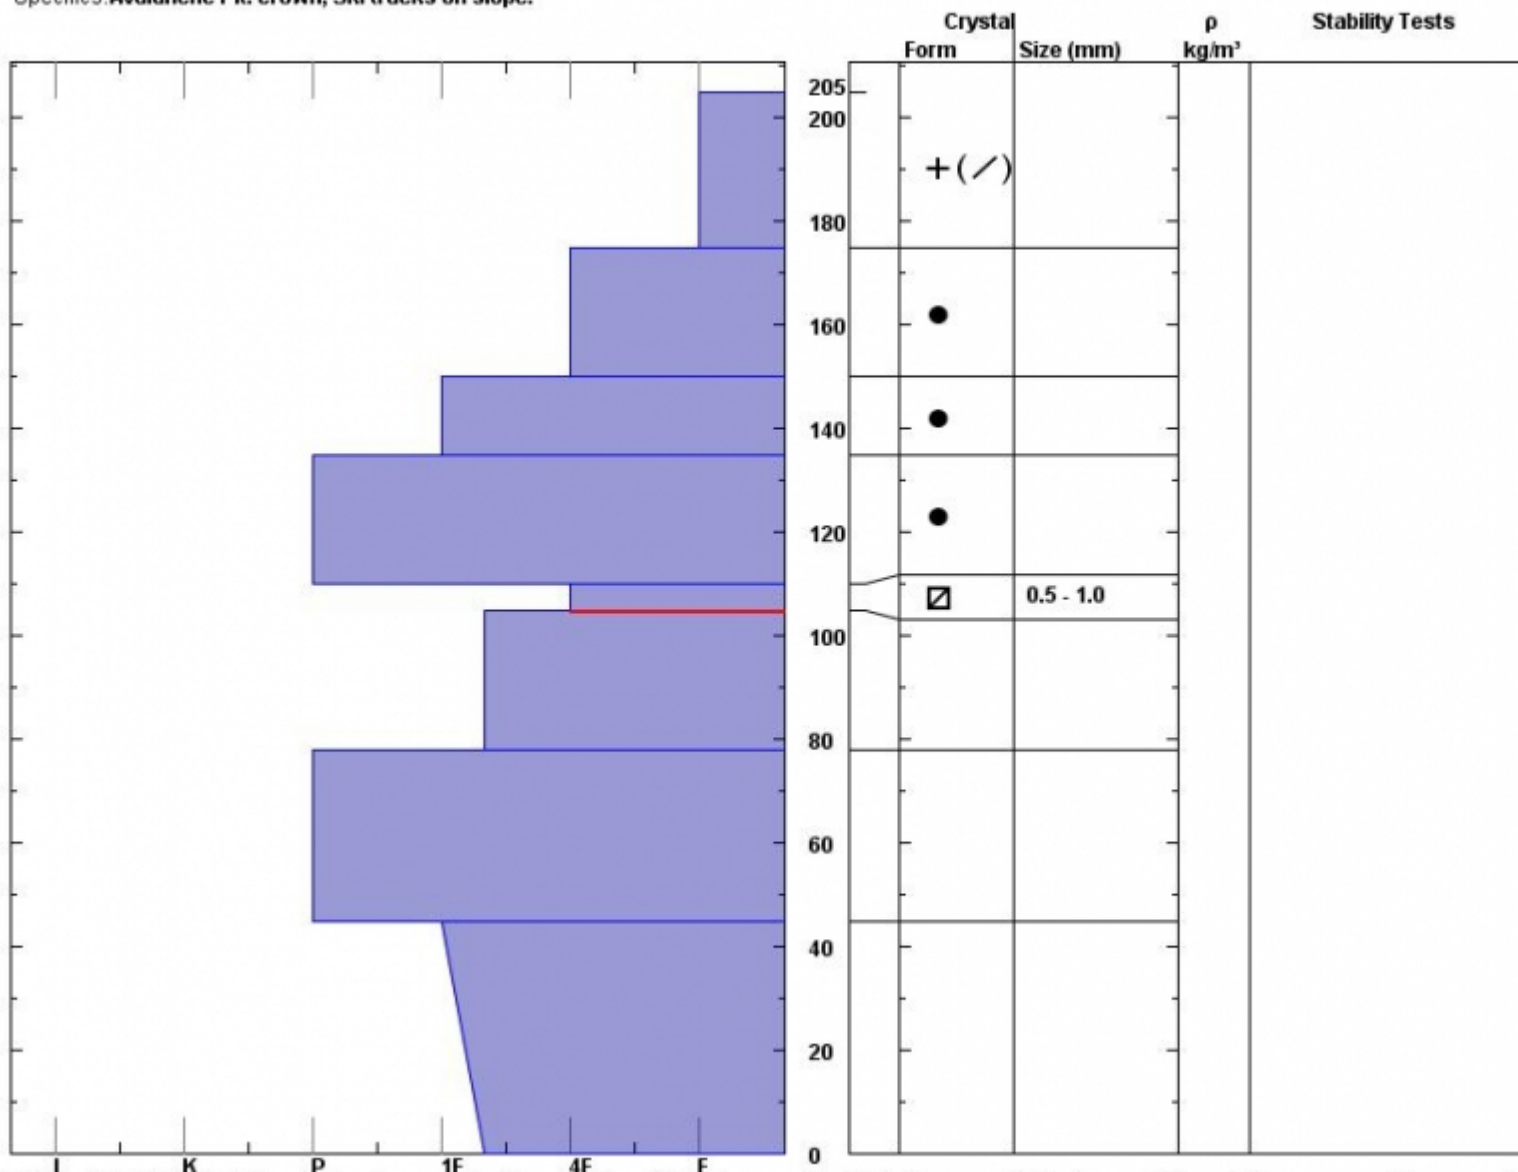

Snow Pit Profile
Bridger Peak
Bridger Range, MT
 Elevation (ft) **8680**
 Aspect: **70**
 Specifics: **Avalanche Pit: crown; Ski tracks on slope.**

Observer: **Andrew Kiefer**
Wed Feb 20 12:20:00 MST 2013
 Co-ord: **45.76590 N 110.94296 W**
 Slope: **40**
 Wind loading:

Stability on similar slopes: **Fair**
 Air Temperature: **C**
 Sky Cover: **sky 4/8 to 8/8 covered**
 Precipitation: **Snow < 0.5 cm/hr**
 Wind: **NE Calm**

HS205
 Stability Test Notes: **105-110: F**
 Layer note

Notes: HS-ASU-R2-D2.5 Faceted, rocky, and shallow section of this slope was the likely trigger point. Photos and video of this crown profile are posted

Advisory Region
 Bridger Range
 Bridger Range, 2013-02-20