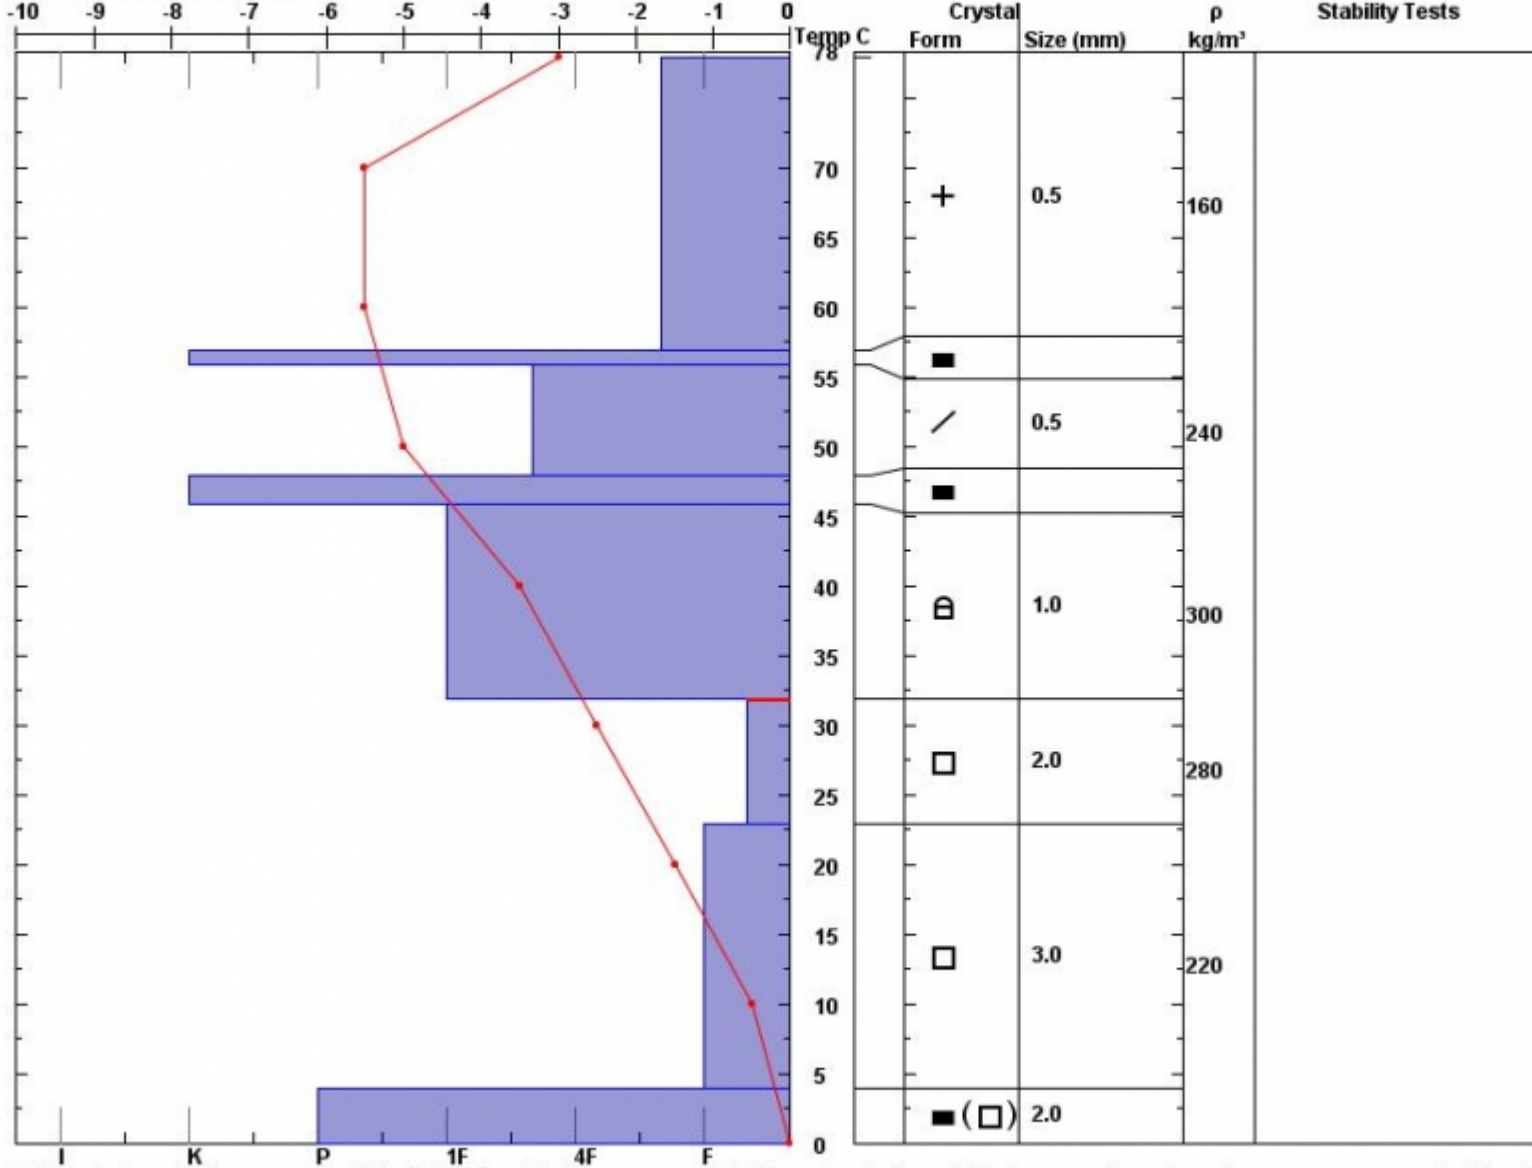

Snow Pit Profile
Cedar Mtn.
Madison, MT
 Elevation (ft) **8700**
 Aspect: **275**

Observer: **Ian Hoyer**
Tue Jan 07 12:00:00 MST 2014
 Co-ord:
 Slope: **10**
 Wind loading:

Stability on similar slopes:
 Air Temperature: **C**
 Sky Cover: **sky 8/8 covered**
 Precipitation: **Snow < 0.5 cm/hr**
 Wind: **Light Breeze**

Stability Test Notes:

Layer note
23:32: Pro

Specifics: **Collapsing, localized.**

Notes: Out conducting research. Out of 28 ECTs, all but one propagated with moderate force. We also experienced a collapse as we approached the snow. The snow layers are still showing themselves to be reactive and unstable.