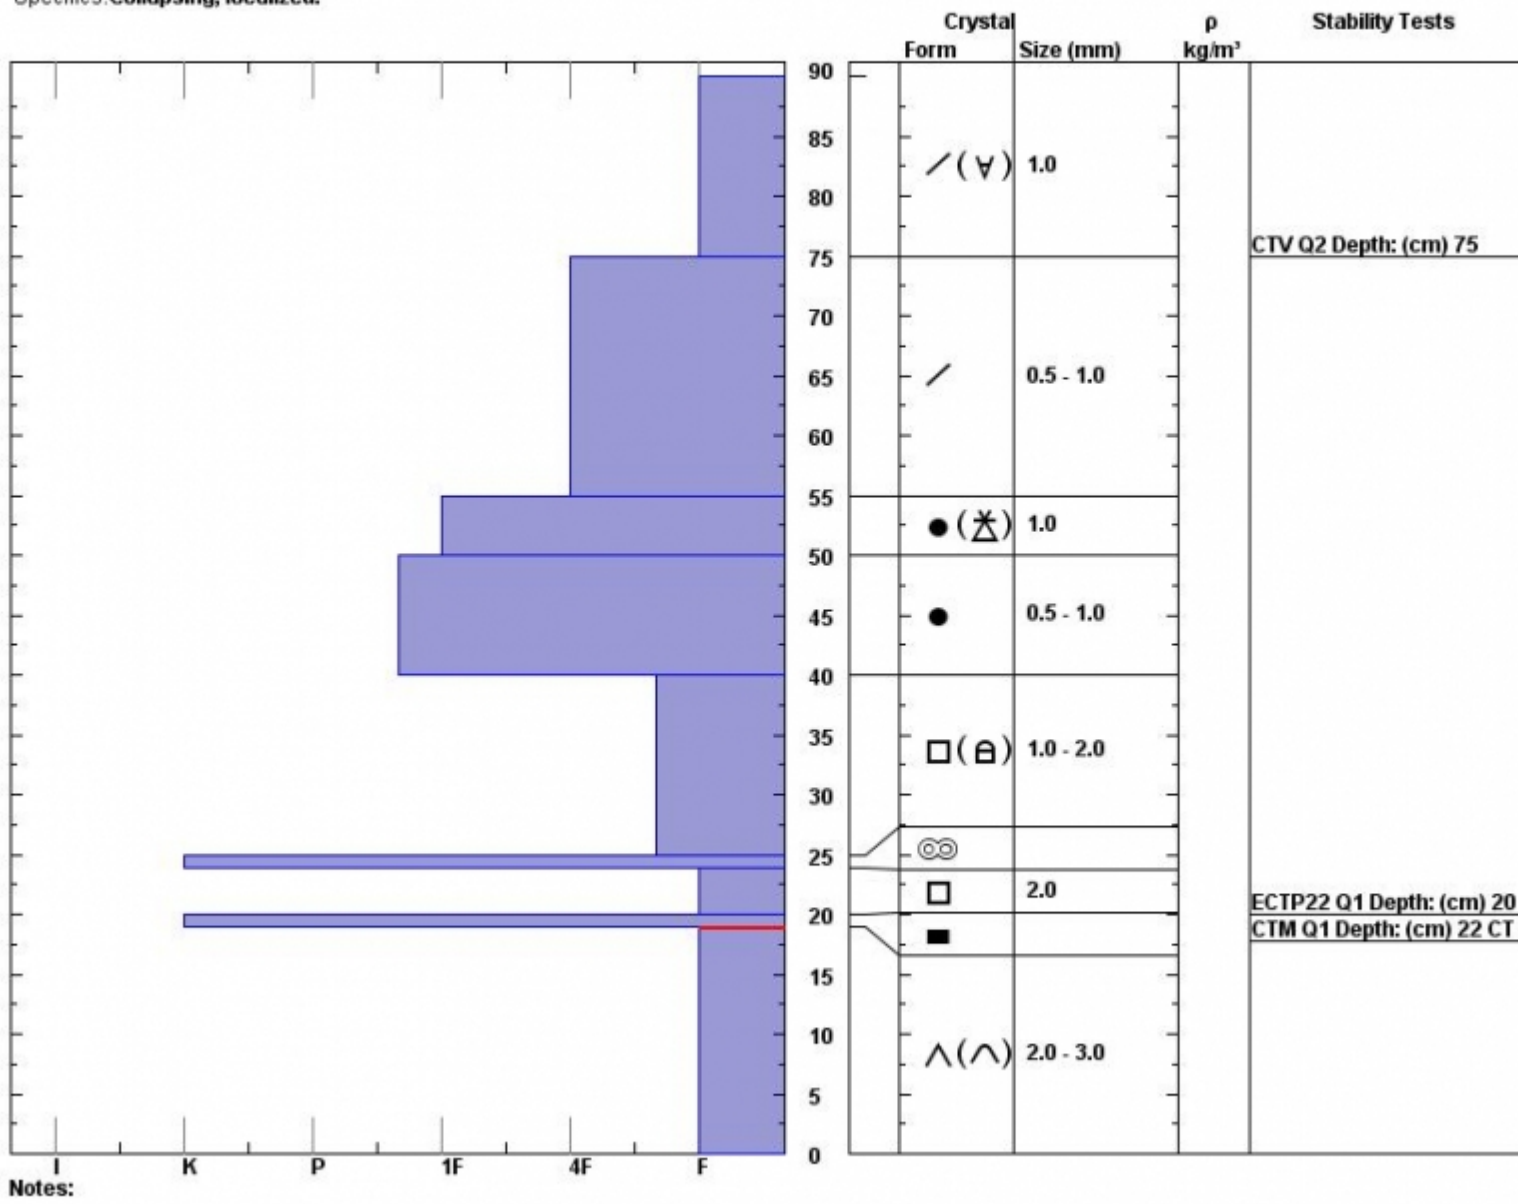

Snow Pit Profile  
**Hyalite Main Fk**  
**Hyalite, MT**  
 Elevation (ft) **8770**  
 Aspect: **50**  
 Specifics: **Collapsing, localized.**

Observer: **Nina Hance**  
**Tue Dec 02 11:40:00 MST 2014**  
 Co-ord: **45.39448 N 110.95953 W**  
 Slope: **30**  
 Wind loading: **no**

Stability on similar slopes: **Fair**  
 Air Temperature: **C**  
 Sky Cover: **Clear**  
 Precipitation: **None**  
 Wind: **Calm**

**HS90**  
 Stability Test Notes:  
 Layer note: **20-24: beg**  
**0-19: Prob**