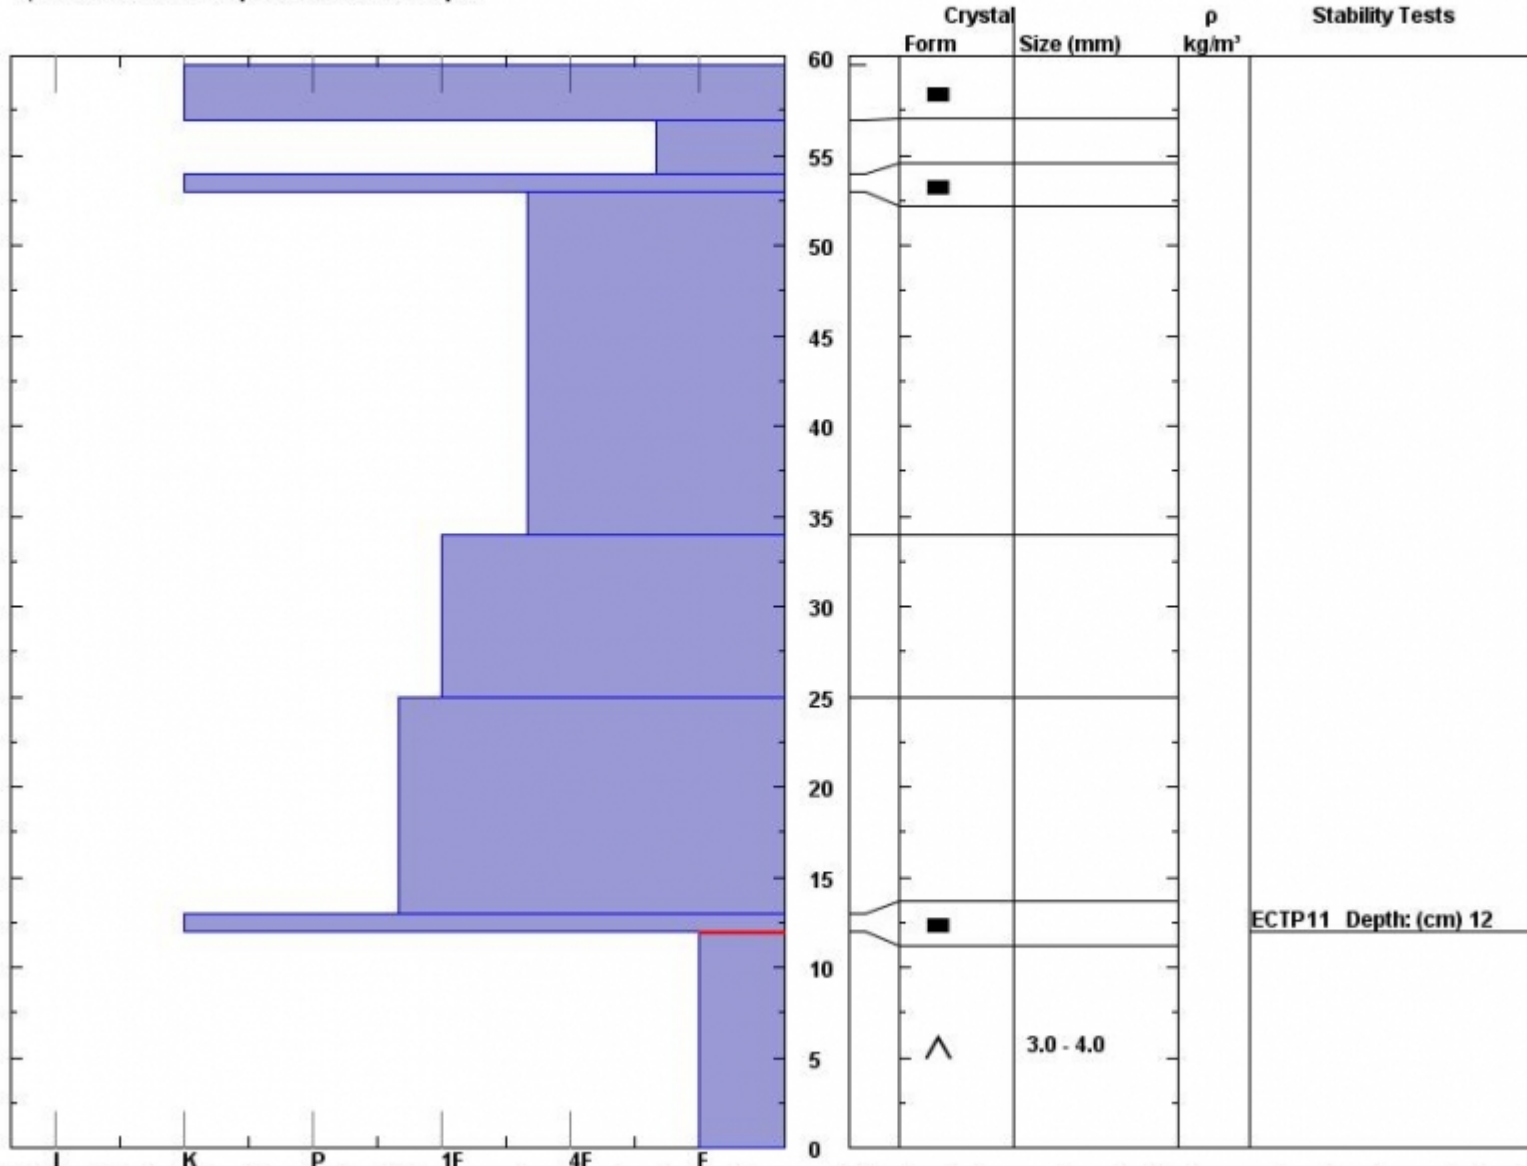

Snow Pit Profile

Saddle Peak

Bridger, MT

Elevation (ft) 8425

Aspect: 130

Specifics: We skied slope. Ski tracks on slope.

Observer: Mark Staples

Thu Dec 11 12:00:00 MST 2014

Co-ord: 45.79310 N 110.93196 W

Slope: 36

Wind loading: no

Stability on similar slopes:

Air Temperature: C

Sky Cover: sky < 2/8 covered

Precipitation: None

Wind: Light Breeze

Stability Test Notes:

Layer notes

54-57: son

0-12: Prob

some bon

Notes: In 3 out of 5 locations we had ECTs propagate. All on facets near the ground. The facets at ground are starting to round and bond to each other a little. Still weak though.