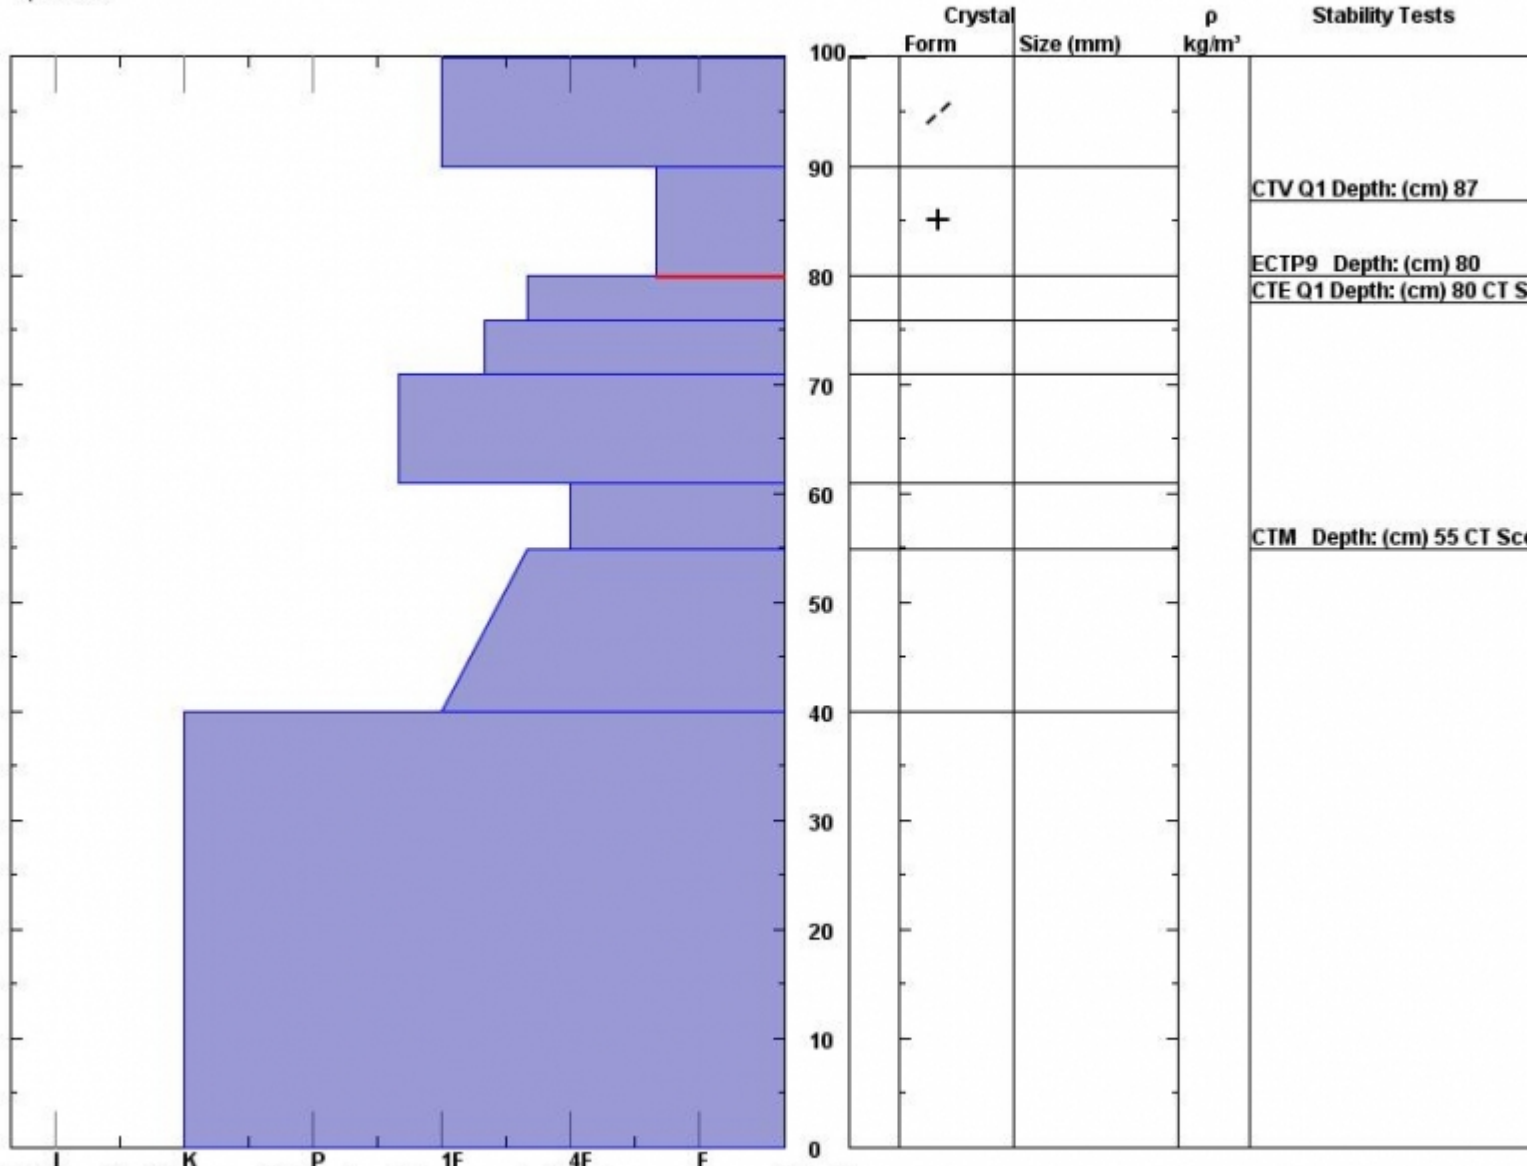

Snow Pit Profile
Trail Bowl
Bridger, MT
 Elevation (ft) **8700**
 Aspect: **110**
 Specifics:

Observer: **Alex Marienthal**
Thu Nov 12 12:15:00 MST 2015
 Co-ord: **N W**
 Slope: **25**
 Wind loading: **yes**

Stability on similar slopes: **Fair**
 Air Temperature: **C**
 Sky Cover: **sky 3/8 to 4/8 covered**
 Precipitation: **None**
 Wind: **W Strong**

Stability Test Notes:
 Layer notes:
80-90: Pro

Notes: w/ Knoff. Strong winds and variable snow depth. Main concern was wind slabs.