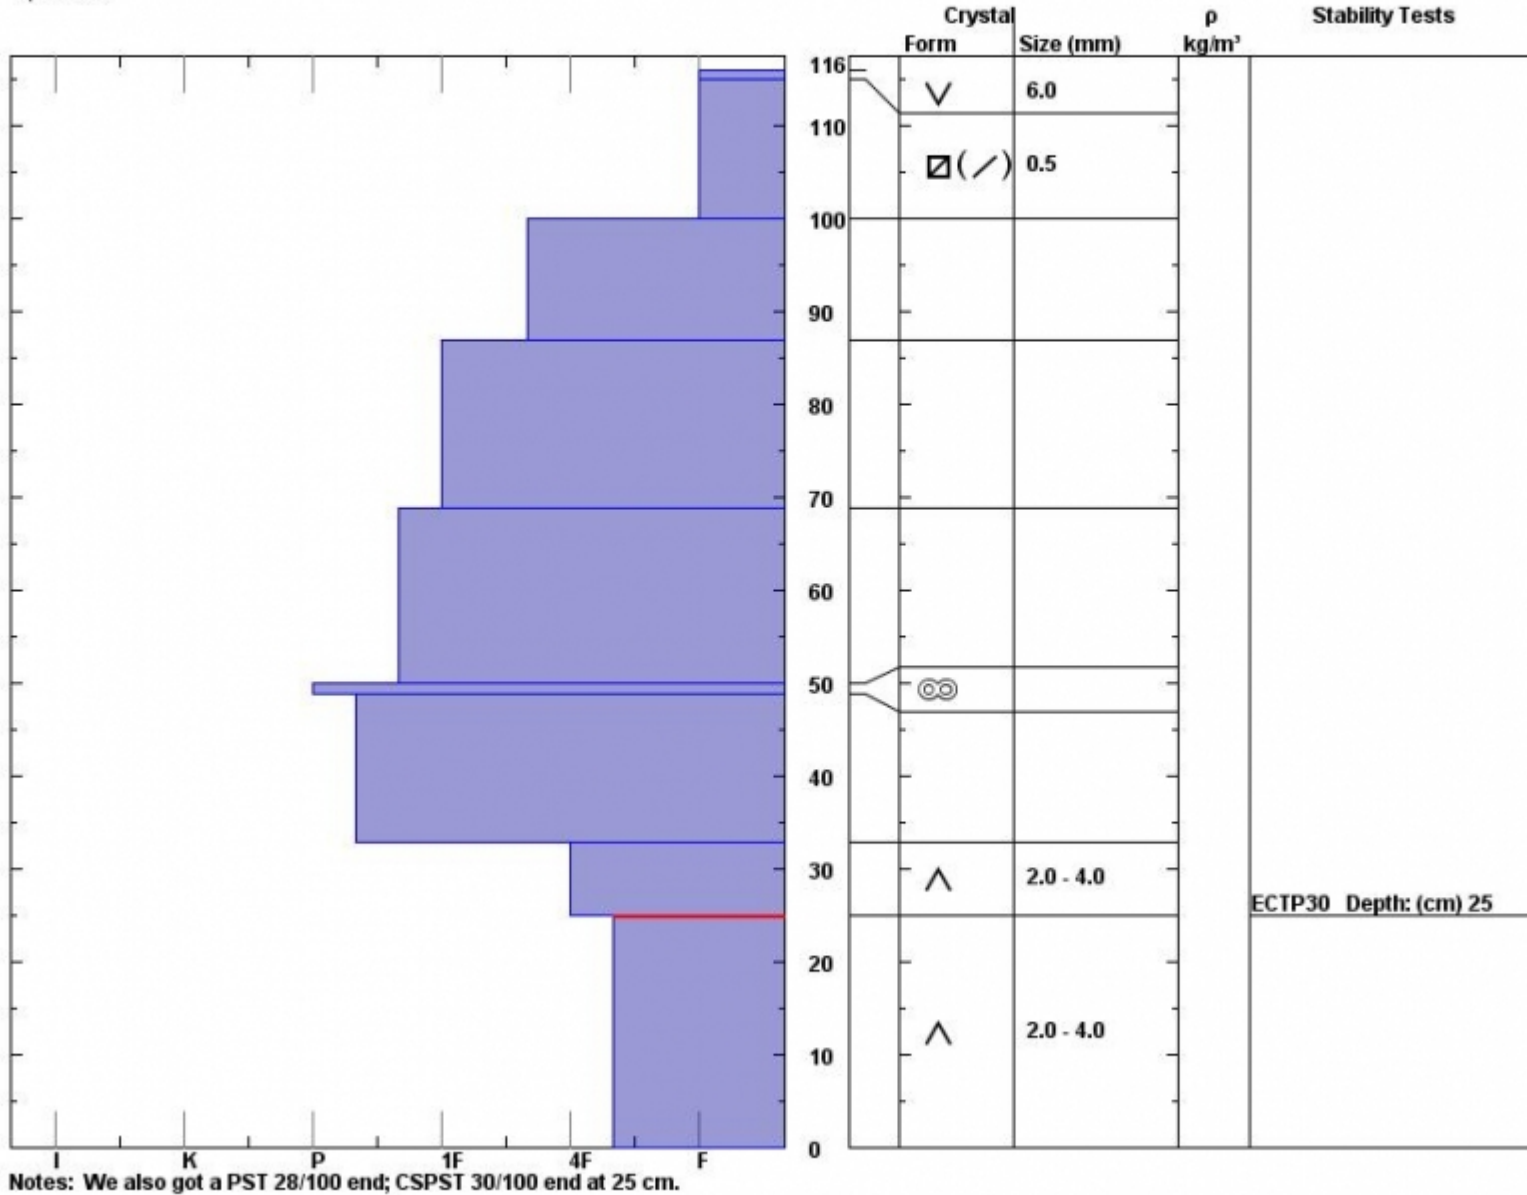

Snow Pit Profile
S. end of LH Ridge
Henry, MT
 Elevation (ft)
 Aspect: **45**
 Specifics:

Observer: **Doug Chabot**
Sun Jan 03 12:50:00 MST 2016
 Co-ord: **N W**
 Slope: **27**
 Wind loading: **no**

Stability on similar slopes: **Fair**
 Air Temperature: **C**
 Sky Cover: **Clear**
 Precipitation: **None**
 Wind: **Calm**

HS115
 Stability Test Notes:

Layer note
49-50: dec
0-25: Prob

Advisory Region
 Lionhead Range

Forecast link: [GNFAC Avalanche Forecast for Tue Jan 5, 2016](#)
 Lionhead Range, 2016-01-04