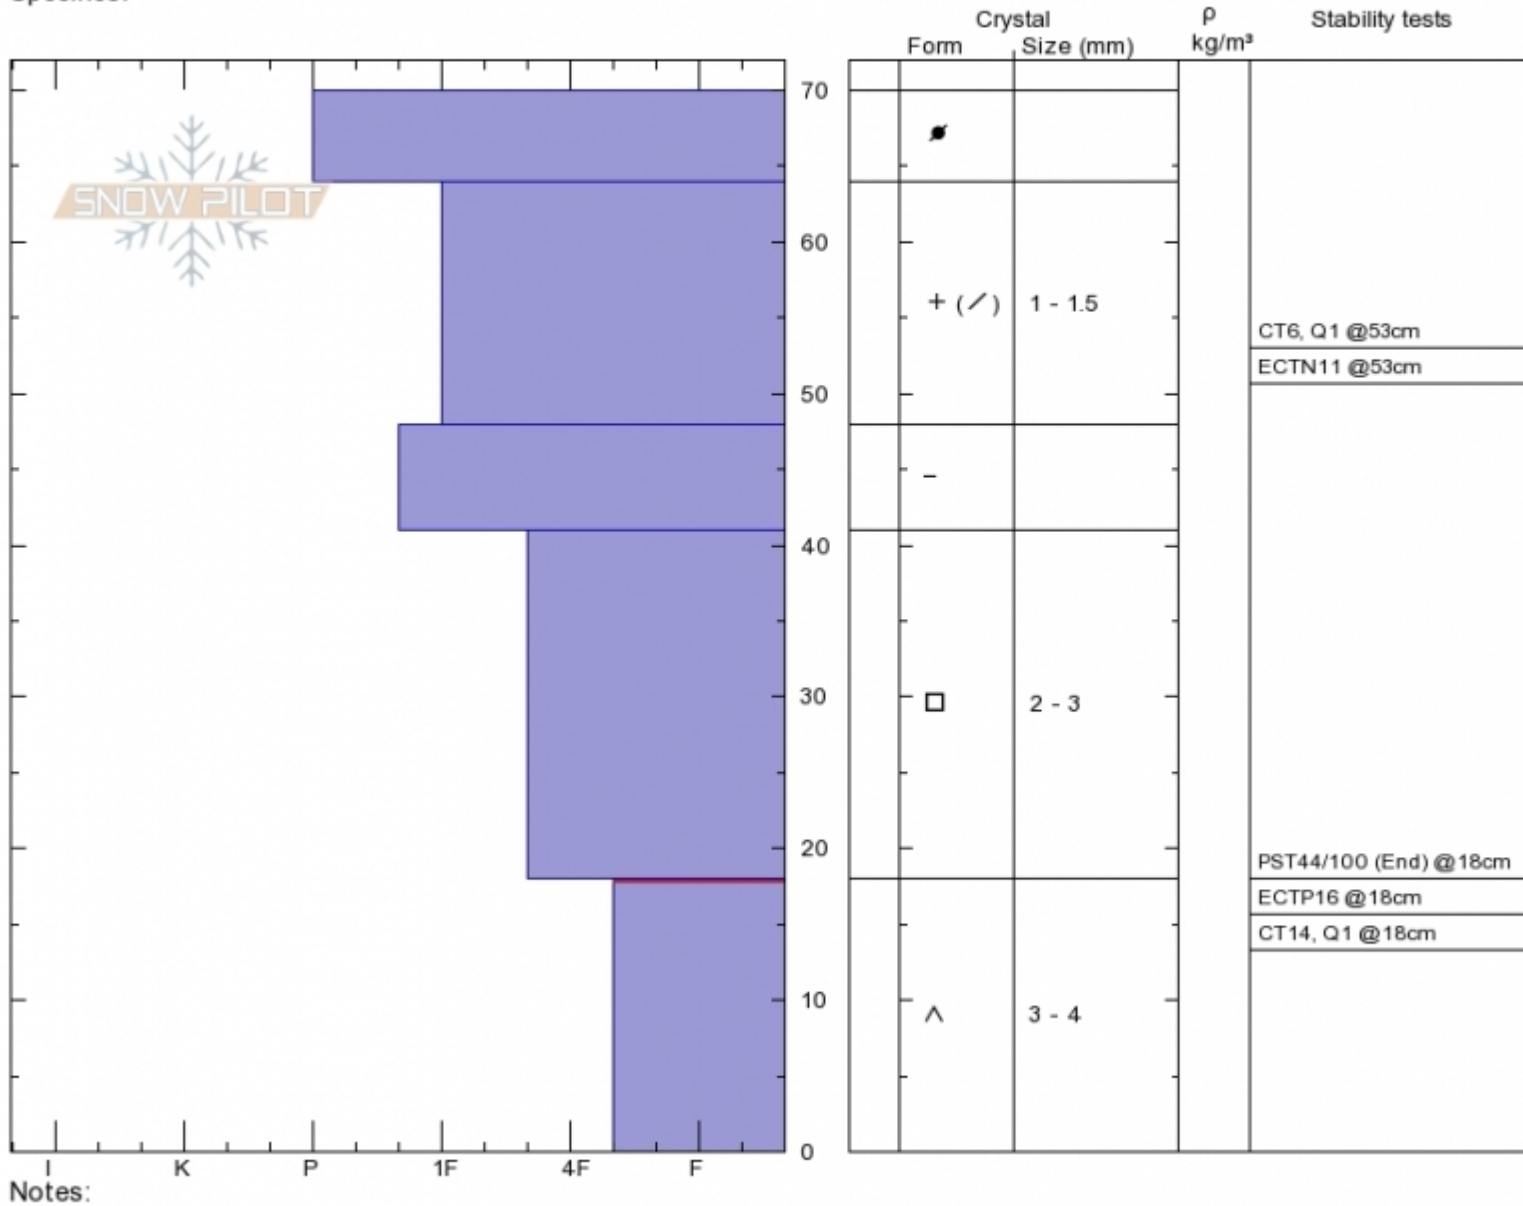

Football Field  
 Bridger Range  
 MT  
 Elevation: 8600 ft  
 Aspect: 99°  
 Specifics:

Chris Bilbrey  
 Tue Dec 20 12:30 2016 (MST)  
 Co-ord: 45.79817N, -110.93413W  
 Slope Angle: 33°  
 Wind Loading: yes

Stability: Fair  
 Air Temperature: -4°C  
 Sky Cover: 4/8 to 8/8 covered  
 Precipitation: None  
 Wind: NW Moderate

HS70  
 Stability Test Notes  
 Layer No  
 0-18: Prot

Forecast link: [GNFAC Avalanche Advisory for Wed Dec 21, 2016](#)  
 No Region, 2016-12-20