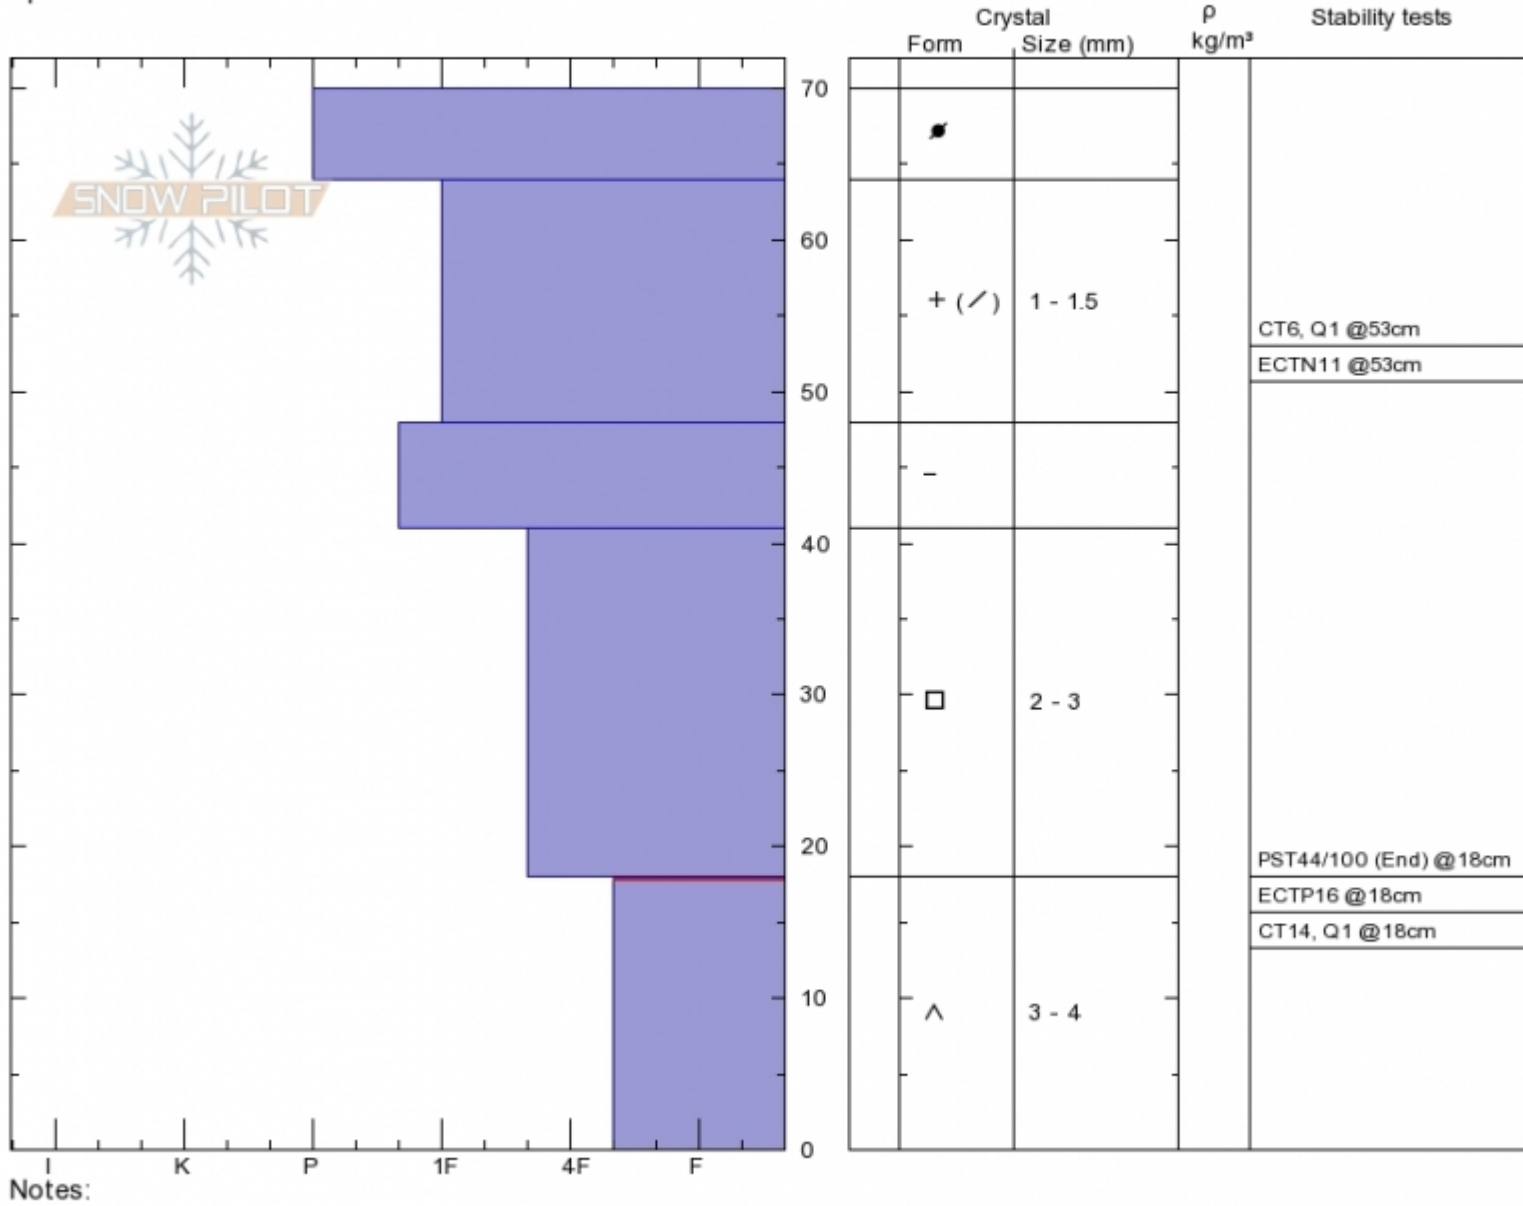

Football Field  
 Bridger Range  
 MT  
 Elevation: 8600 ft  
 Aspect: 99°  
 Specifics:

Chris Bilbrey  
 Tue Dec 20 12:30 2016 (MST)  
 Co-ord: 45.79817N, -110.93413W  
 Slope Angle: 33°  
 Wind Loading: yes

Stability: Fair  
 Air Temperature: -4°C  
 Sky Cover: 4/8 to 8/8 covered  
 Precipitation: None  
 Wind: NW Moderate

HS70  
 Stability Test Notes  
 Layer No  
 0-18: Prot

Forecast link: [GNFAC Avalanche Advisory for Wed Dec 21, 2016](#)  
 No Region, 2016-12-20