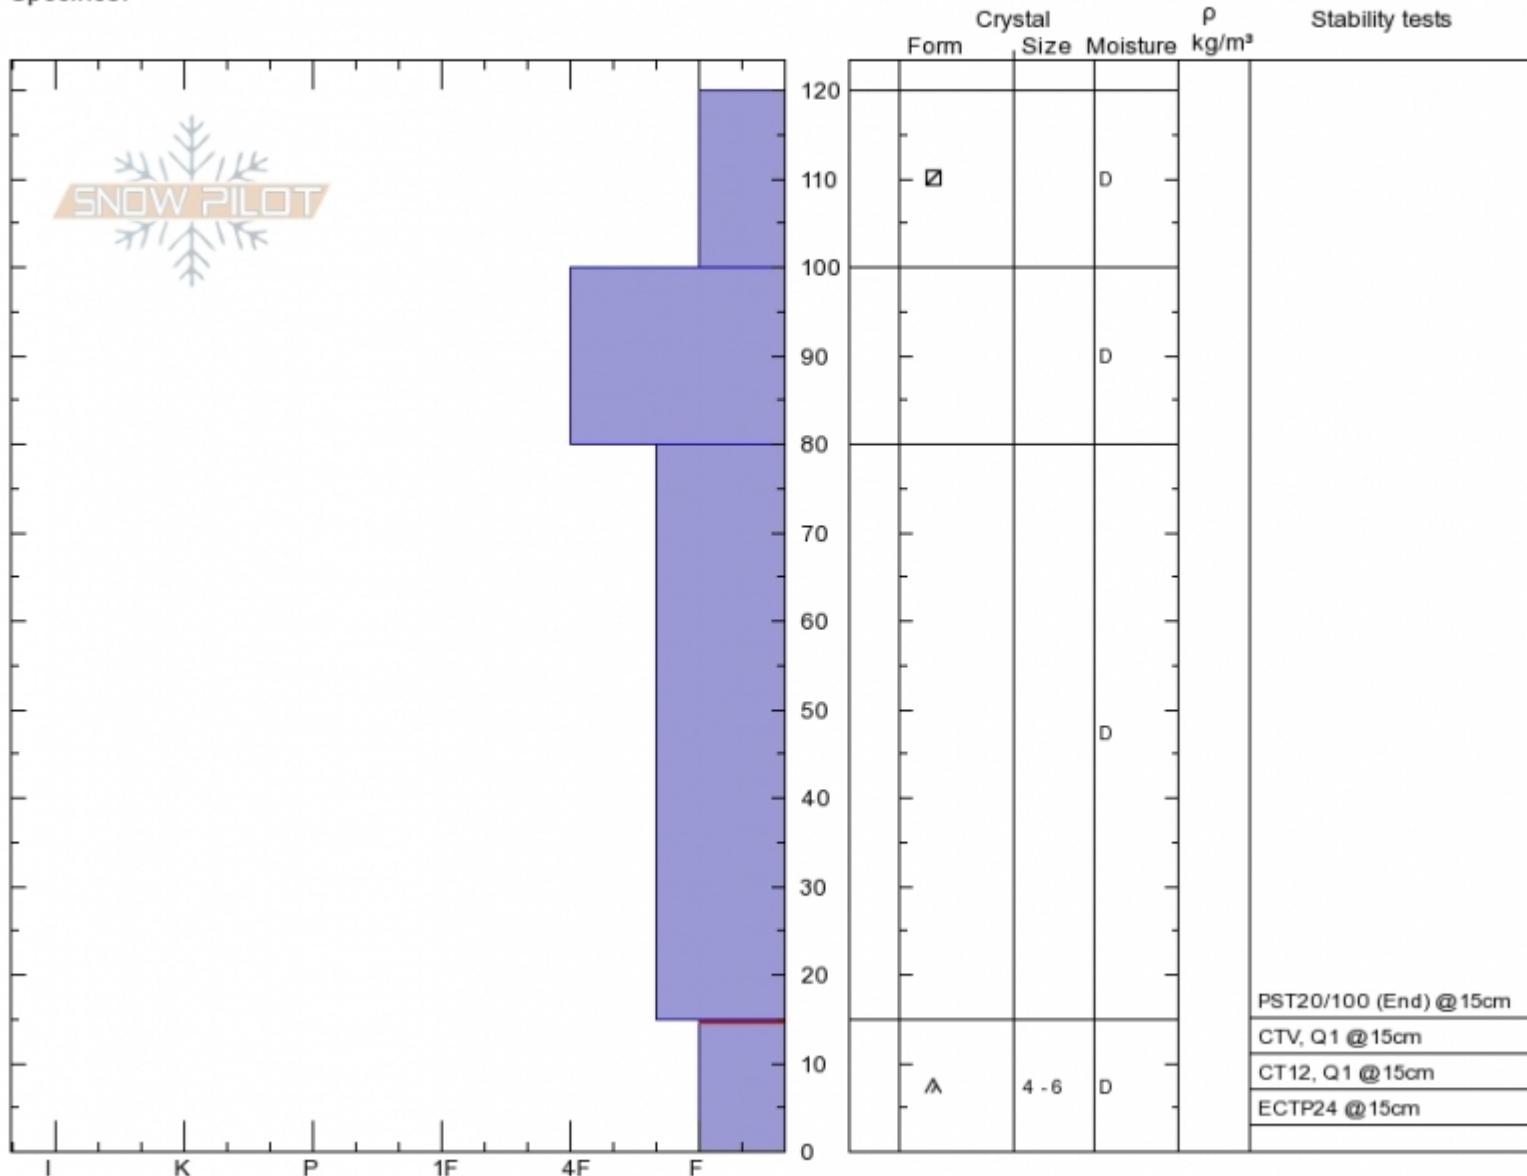

Lightning Creek
 Madison Range-S
 MT
 Elevation: 9032 ft
 Aspect: 100°
 Specifics:

Doug Chabot
 Tue Jan 24 12:45 2017
 Co-ord: 44.97945N, -111.37273W
 Slope Angle: 33°
 Wind Loading: no

Stability: **Poor**
 Air Temperature: -9°C
 Sky Cover: **SCT**
 Precipitation: **NO**
 Wind: **Calm**

HS120
 Stability Test Notes
 15: no bueno

Layer No
 0-15: Prob

Notes: Video of pit: <https://youtu.be/kiRb0-6BL9g>

Photo of pit: <http://www.mtavalanche.com/images/17/digging-snowpit-s-madison-range>

Advisory Region
 Southern Madison