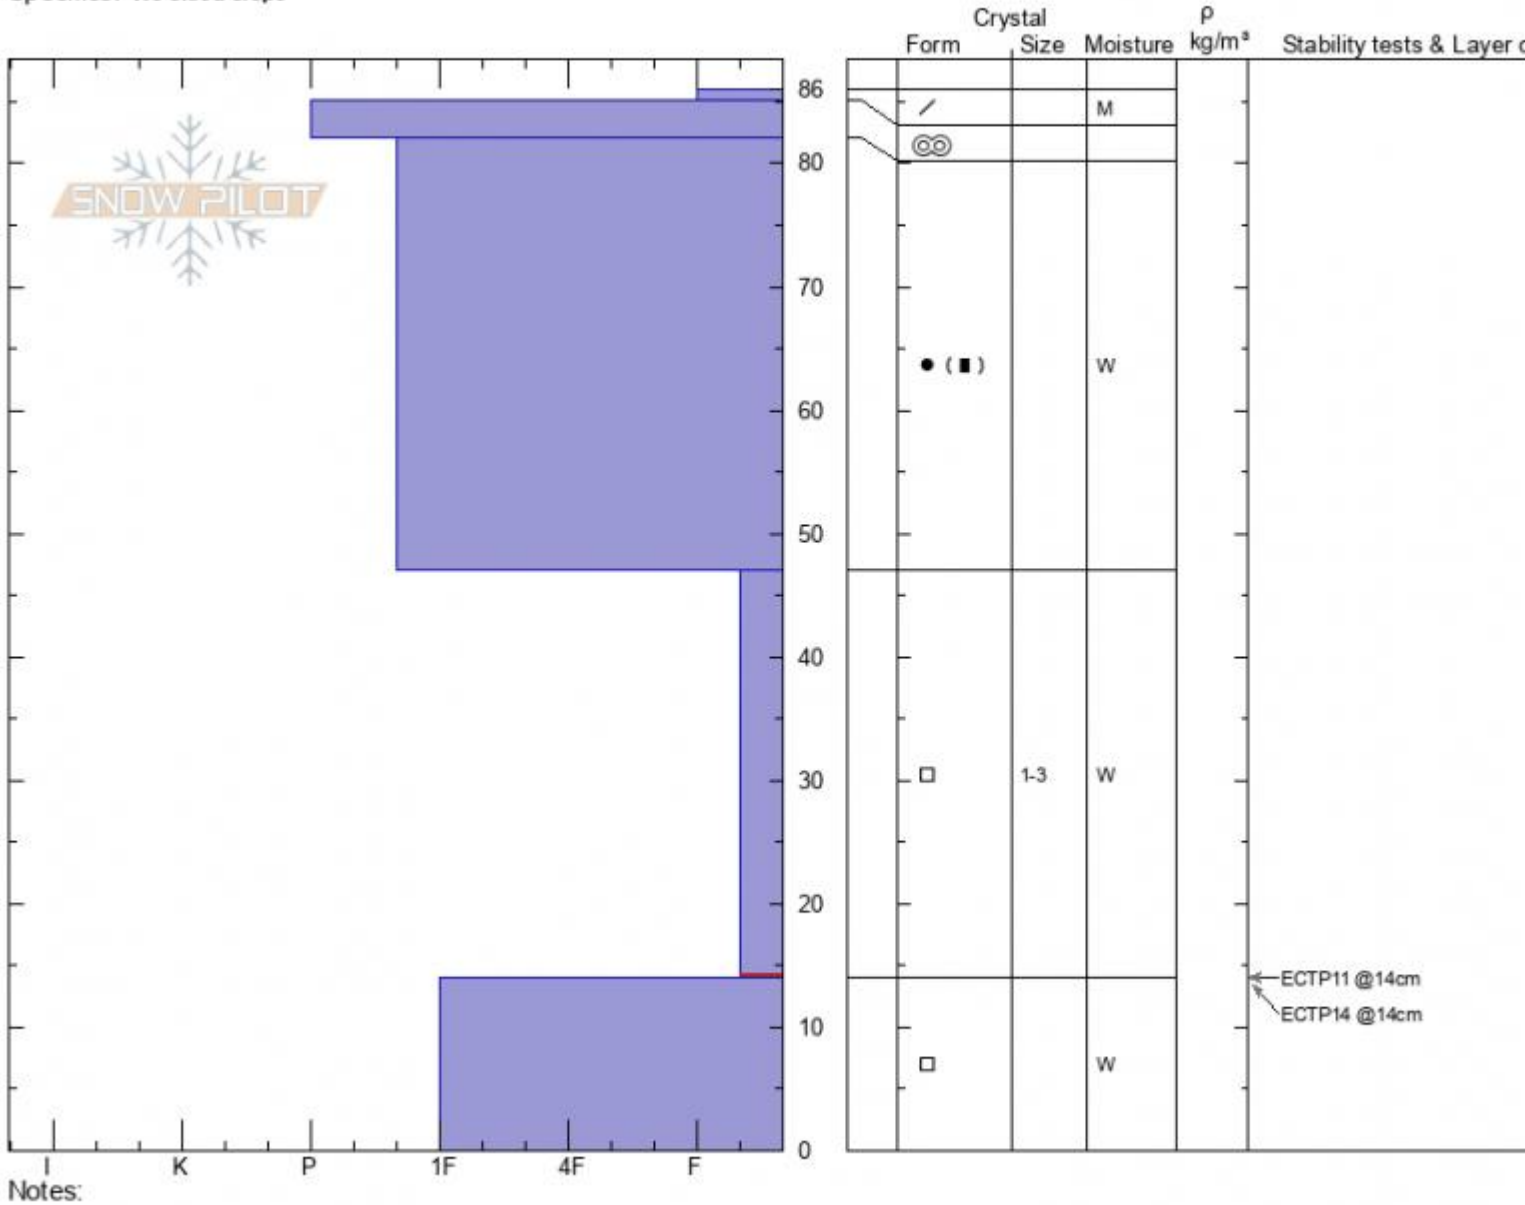

Specimen Creek Profile - 11 March 2021

Specimen Creek
Gallatin Range-S
MT
Elevation: 8500 ft
Aspect: 170°
Specifics: We skied slope

Ian Hoyer
03/11/2021 - 12:00pm
Co-ord: 45.03999N, -111.06253W
Slope Angle: 27°
Wind Loading: no

Stability: **good**
Air Temperature:
Sky Cover: **CLR**
Precipitation: **NO**
Wind: **S Light Breeze**

HS: 86 Layer Notes:
47-14cm: Problematic layer

Advisory Region
Southern Madison
Longitude
-111.05W
Latitude
45.03N
Southern Madison, 2021-03-13