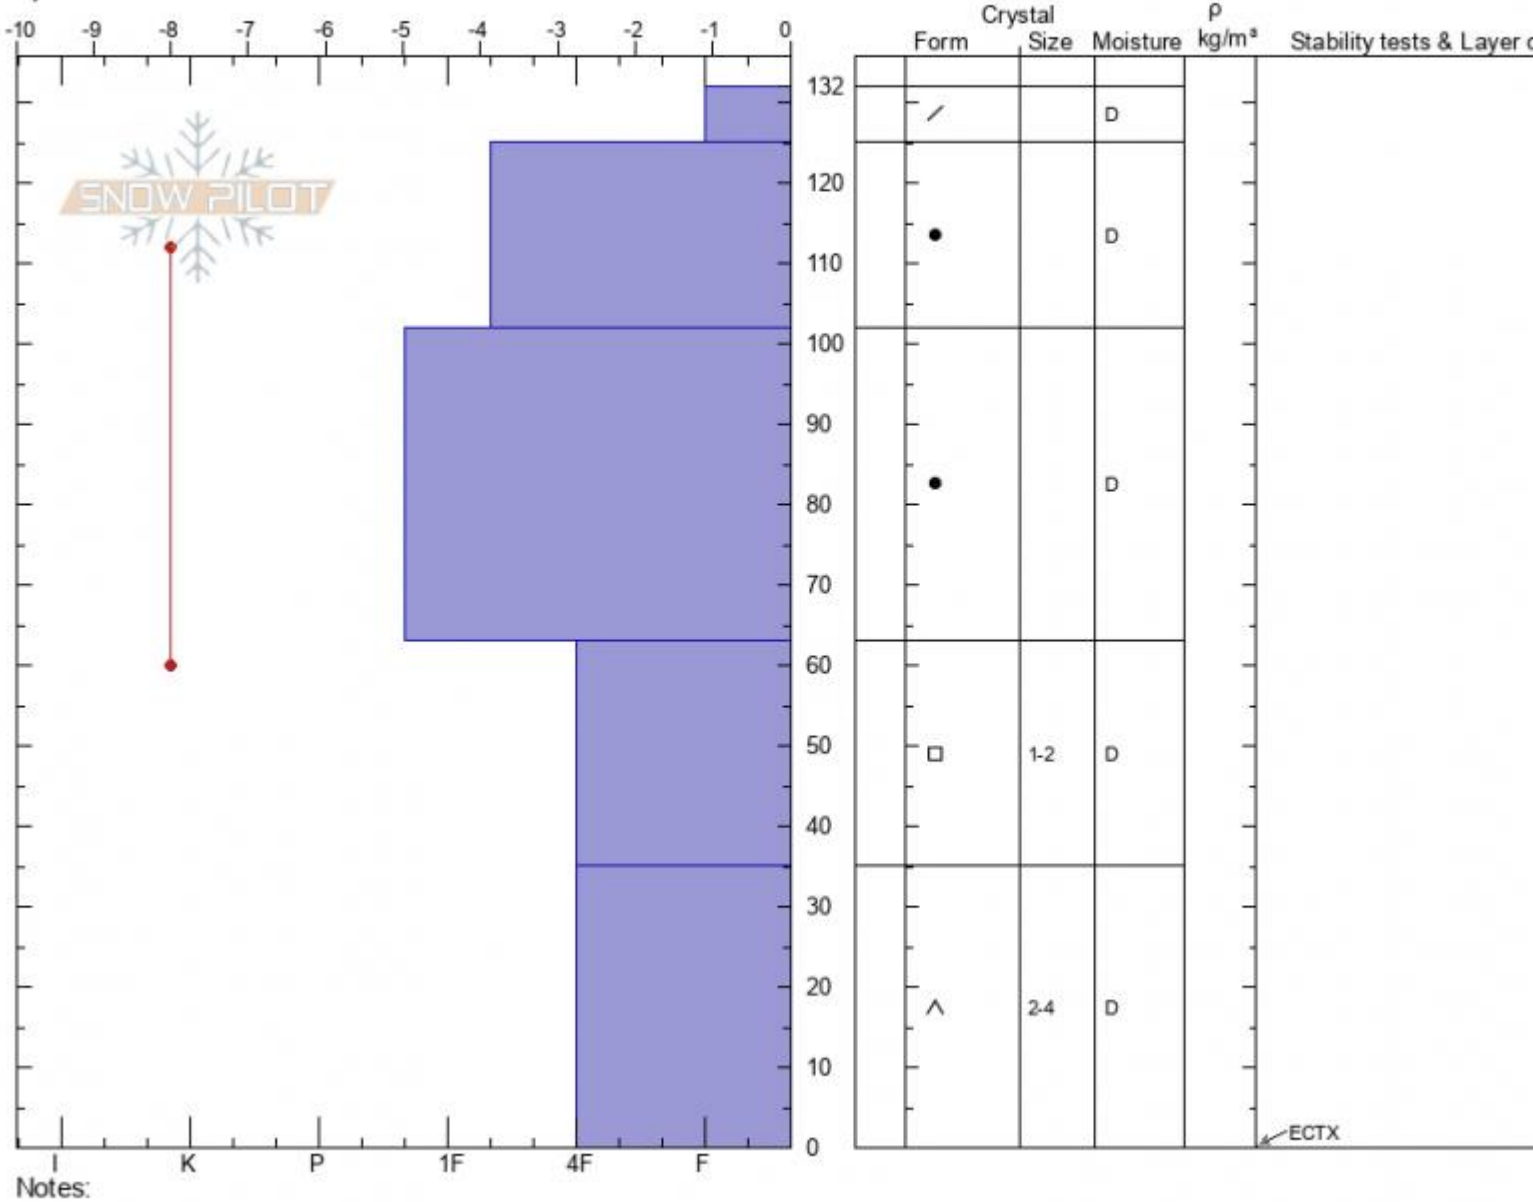

# Sunlight Basin Profile - 13 March 2021

Sunlight Basin  
Madison Range-S  
MT  
Elevation: 9500 ft  
Aspect: 110°  
Specifics:

Ian Hoyer  
03/13/2021 - 11:00pm  
Co-ord: 44.97522N, -111.31391W  
Slope Angle: 16°  
Wind Loading: previous

Stability: **good**  
Air Temperature:  
Sky Cover: **CLR**  
Precipitation: **NO**  
Wind: **N Light Breeze**

HS: 132 Layer Notes:  
35-0cm: Problematic layer

Advisory Region  
Southern Madison  
Longitude  
-111.31W  
Latitude  
44.97N  
Southern Madison, 2021-03-13