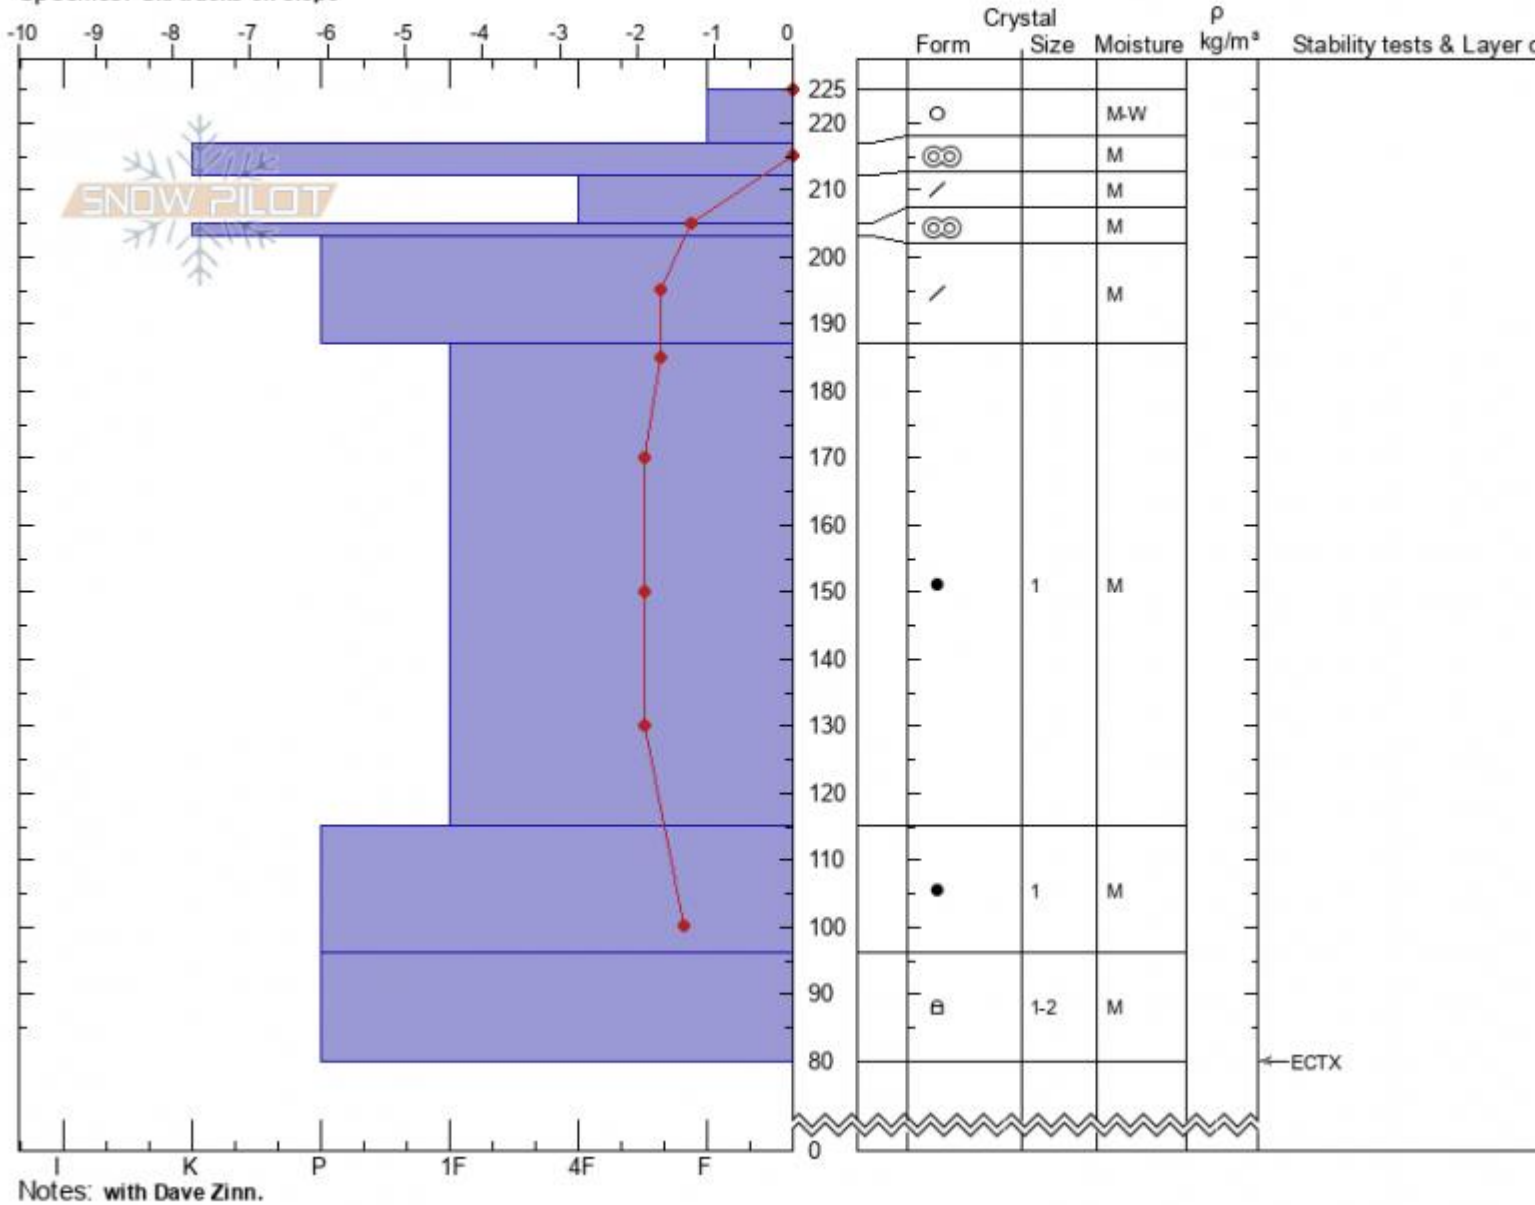

Fairy Lake Profile - 14 March

Fairy Lake
Bridger Range
MT
 Elevation: **8669 ft**
 Aspect: **S**
 Specifics: **Ski tracks on slope**

Zach Keskinen
03/14/2021 - 12:32pm
 Co-ord: **45.91952N, -110.97719W**
 Slope Angle: **25°**
 Wind Loading: **no**

Stability: **very_good**
 Air Temperature: **2°C**
 Sky Cover: **SCT**
 Precipitation: **NO**
 Wind: **Calm**

HS: **225** Layer Notes:
 PF: **15** 225-217cm: **Problematic layer**

Advisory Region
 Bridger Range
 Longitude
 -110.96W
 Latitude
 45.90N
 Bridger Range, 2021-03-14