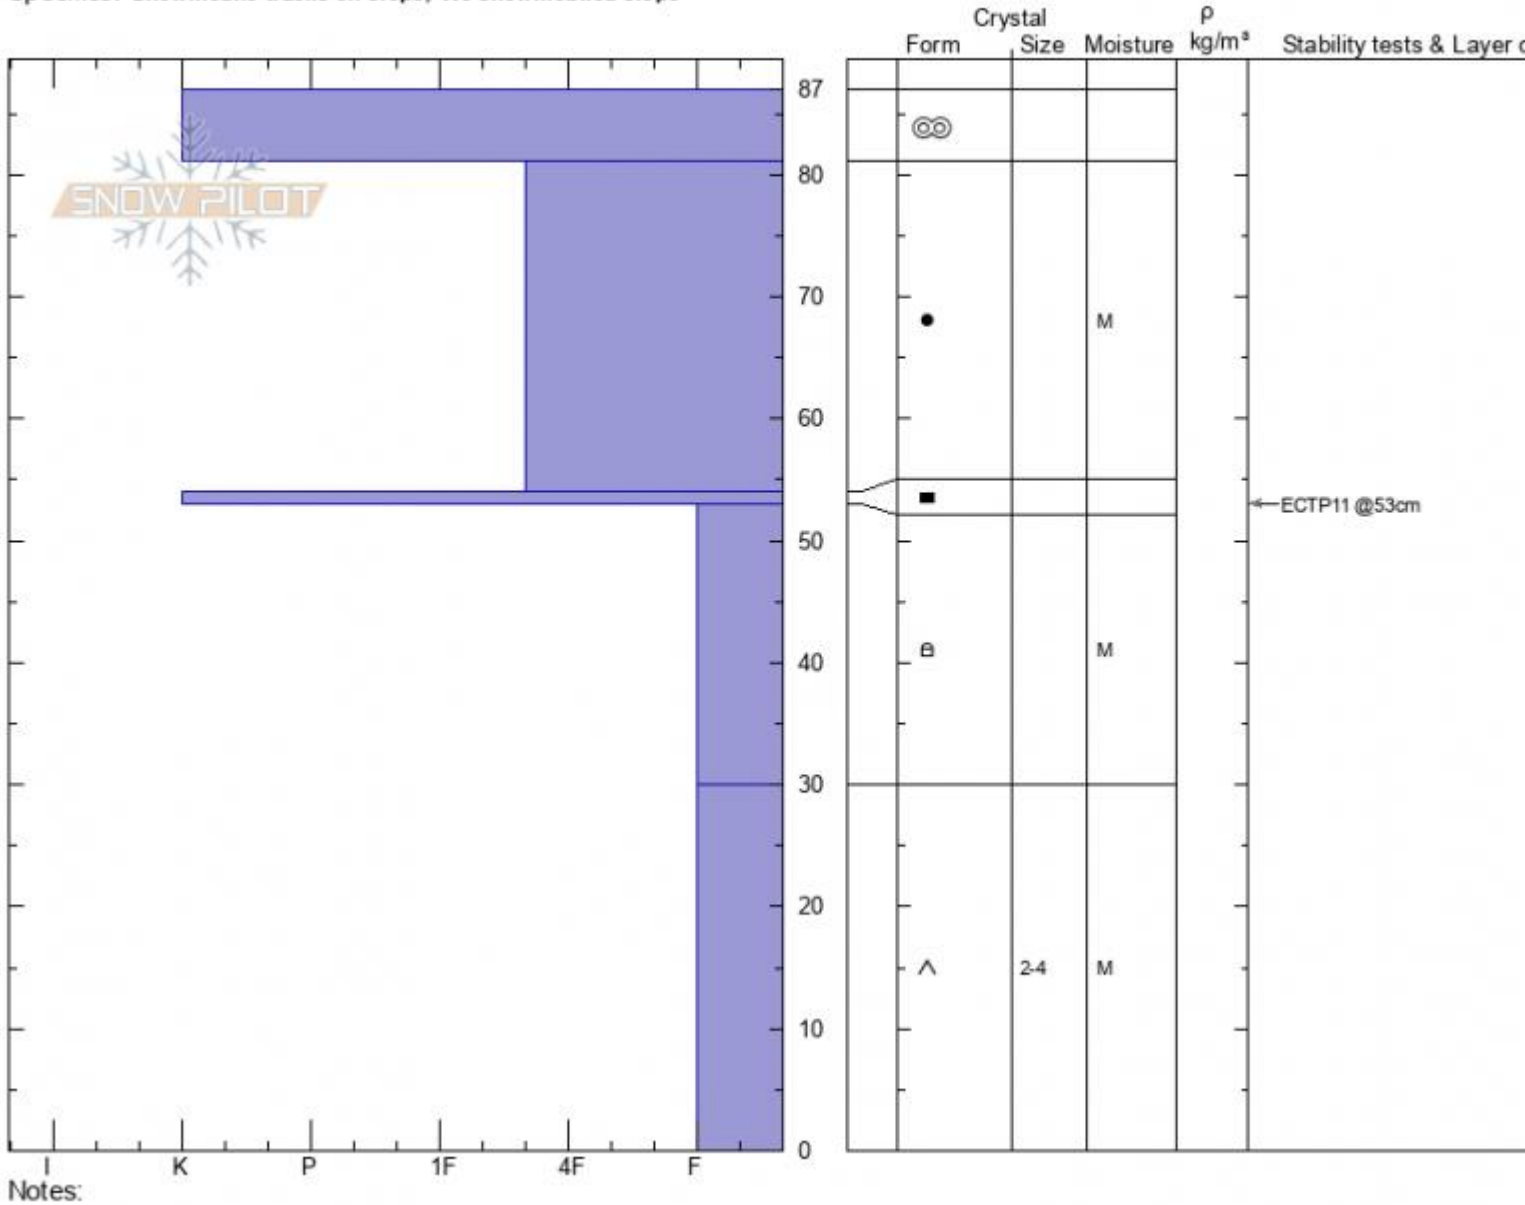

Lionhead Wx Stn Profile - 16 March 2021

Lionhead Wx Stn
 Lionhead Range
 MT
 Elevation: 8800 ft
 Aspect: 180°
 Specifics: Snowmobile tracks on slope; We snowmobiled slope

Ian Hoyer
 03/16/2021 - 10:00am
 Co-ord: 44.70940N, -111.32469W
 Slope Angle: 25°
 Wind Loading: no

Stability: **good**
 Air Temperature: 2°C
 Sky Cover: **SCT**
 Precipitation: **NO**
 Wind: **N Light Breeze**

HS: 87 Layer Notes:
 PF: 15 53-30cm: Problematic layer

Advisory Region
 Lionhead Range
 Longitude
 -111.32W
 Latitude
 44.71N
 Lionhead Range, 2021-03-18