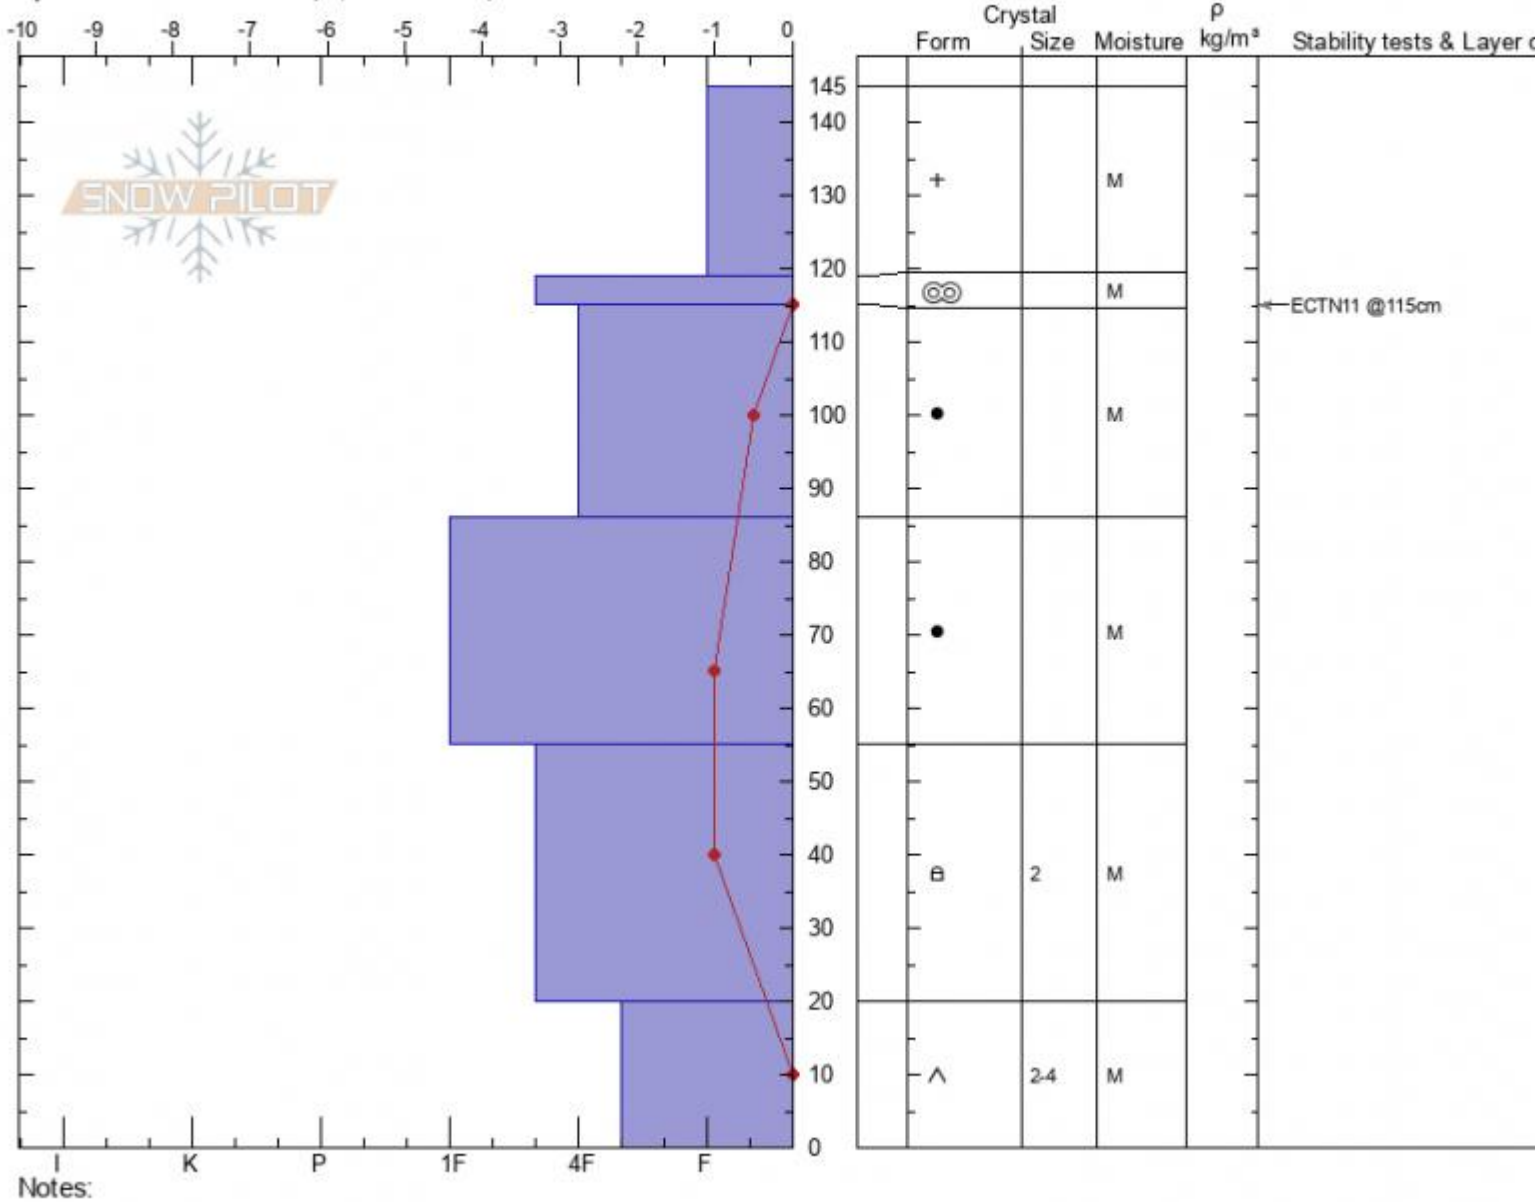

Bacon Rind Profile - 20 March 2021

Bacon Rind
Madison Range-S
MT
 Elevation: **8800 ft**
 Aspect: **85°**
 Specifics: **Ski tracks on slope; We skied slope**

Ian Hoyer
03/20/2021 - 12:00pm
 Co-ord: **44.96000N, -111.09923W**
 Slope Angle: **27°**
 Wind Loading: **no**

Stability: **fair**
 Air Temperature: **2°C**
 Sky Cover: **OVC**
 Precipitation: **S-1**
 Wind: **Calm**

HS: **145** Layer Notes:
 20-0cm: **Problematic layer**

Advisory Region
 Southern Madison
 Longitude
 -111.10W
 Latitude
 44.96N
 Southern Madison, 2021-03-20