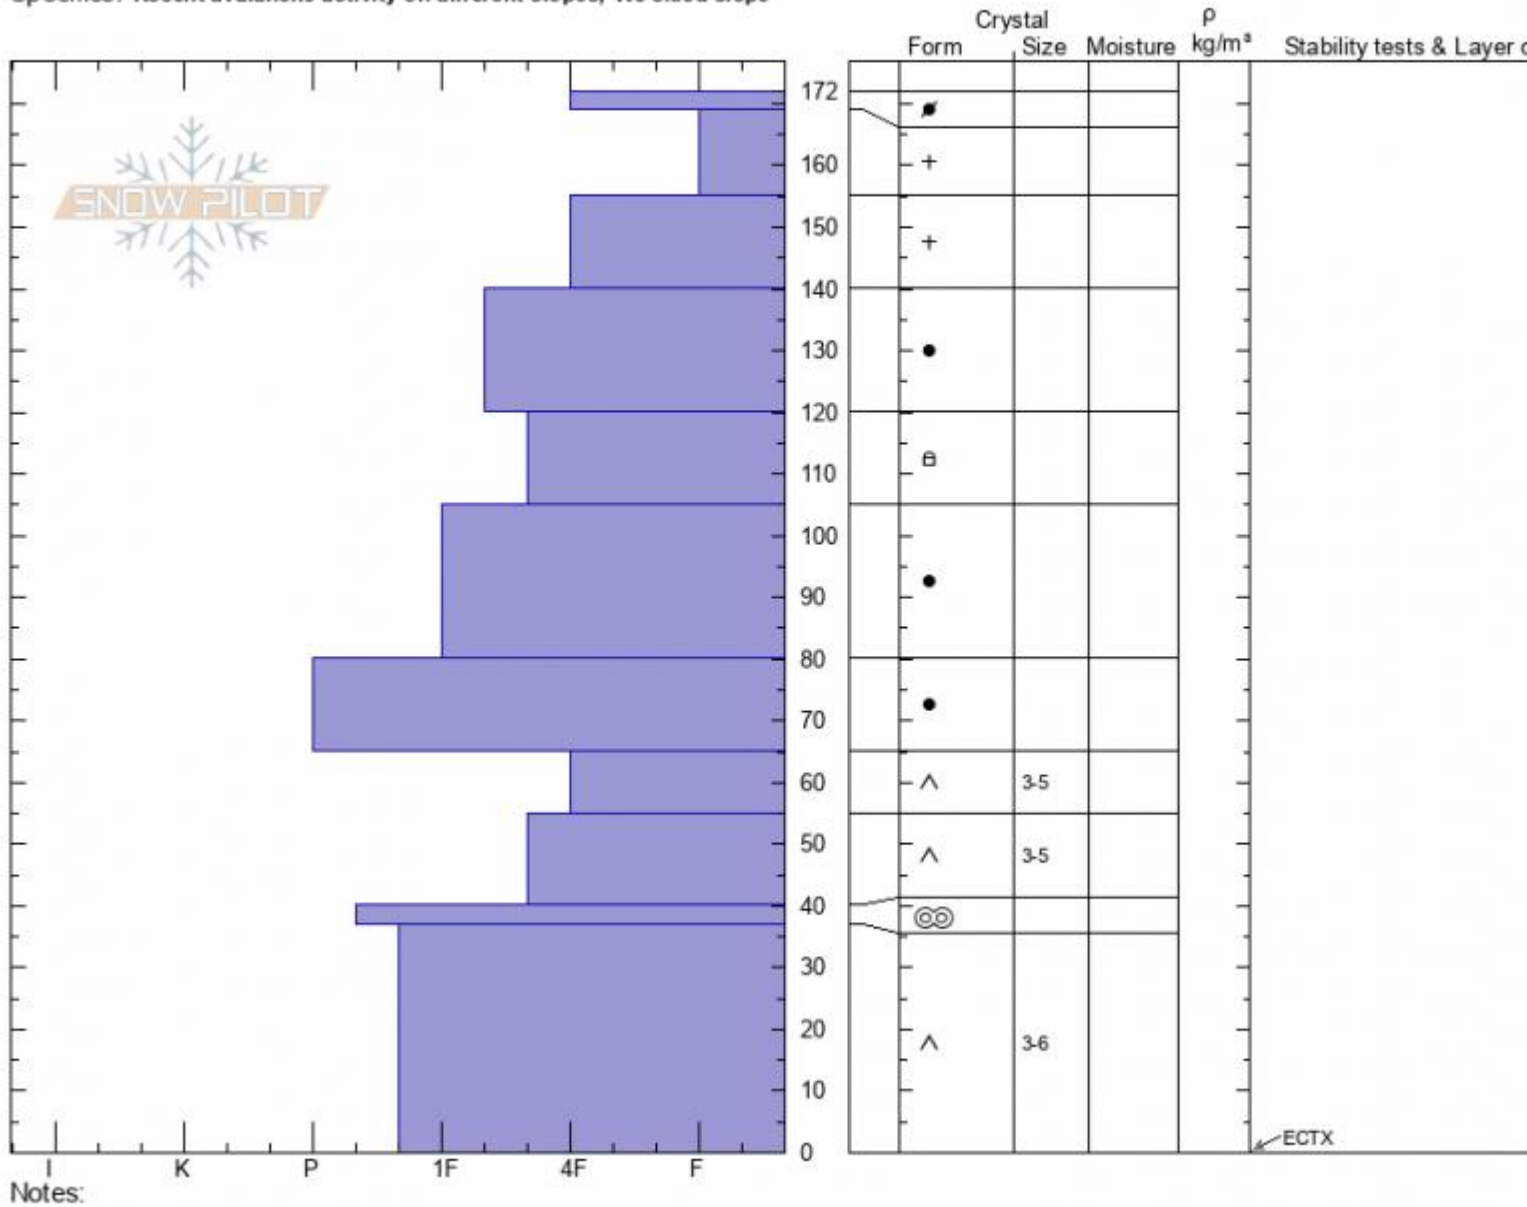

Frazier Profile - 26 Mar

Frazier Basin
Bridger Range
MT
 Elevation: **8350 ft**
 Aspect: **355°**

Alex Marienthal
03/26/2021 - 12:30pm
 Co-ord: **45.92248N, -110.97278W**
 Slope Angle: **28°**
 Wind Loading: **previous**

Stability: **fair**
 Air Temperature: **-5°C**
 Sky Cover: **OVC**
 Precipitation: **S-1**
 Wind: **N Moderate**

HS: **172** Layer Notes:
 65-55cm: **Problematic layer**

Specifics: Recent avalanche activity on different slopes; We skied slope

Advisory Region
 Bridger Range
 Longitude
 -110.98W
 Latitude
 45.92N
 Bridger Range, 2021-03-26