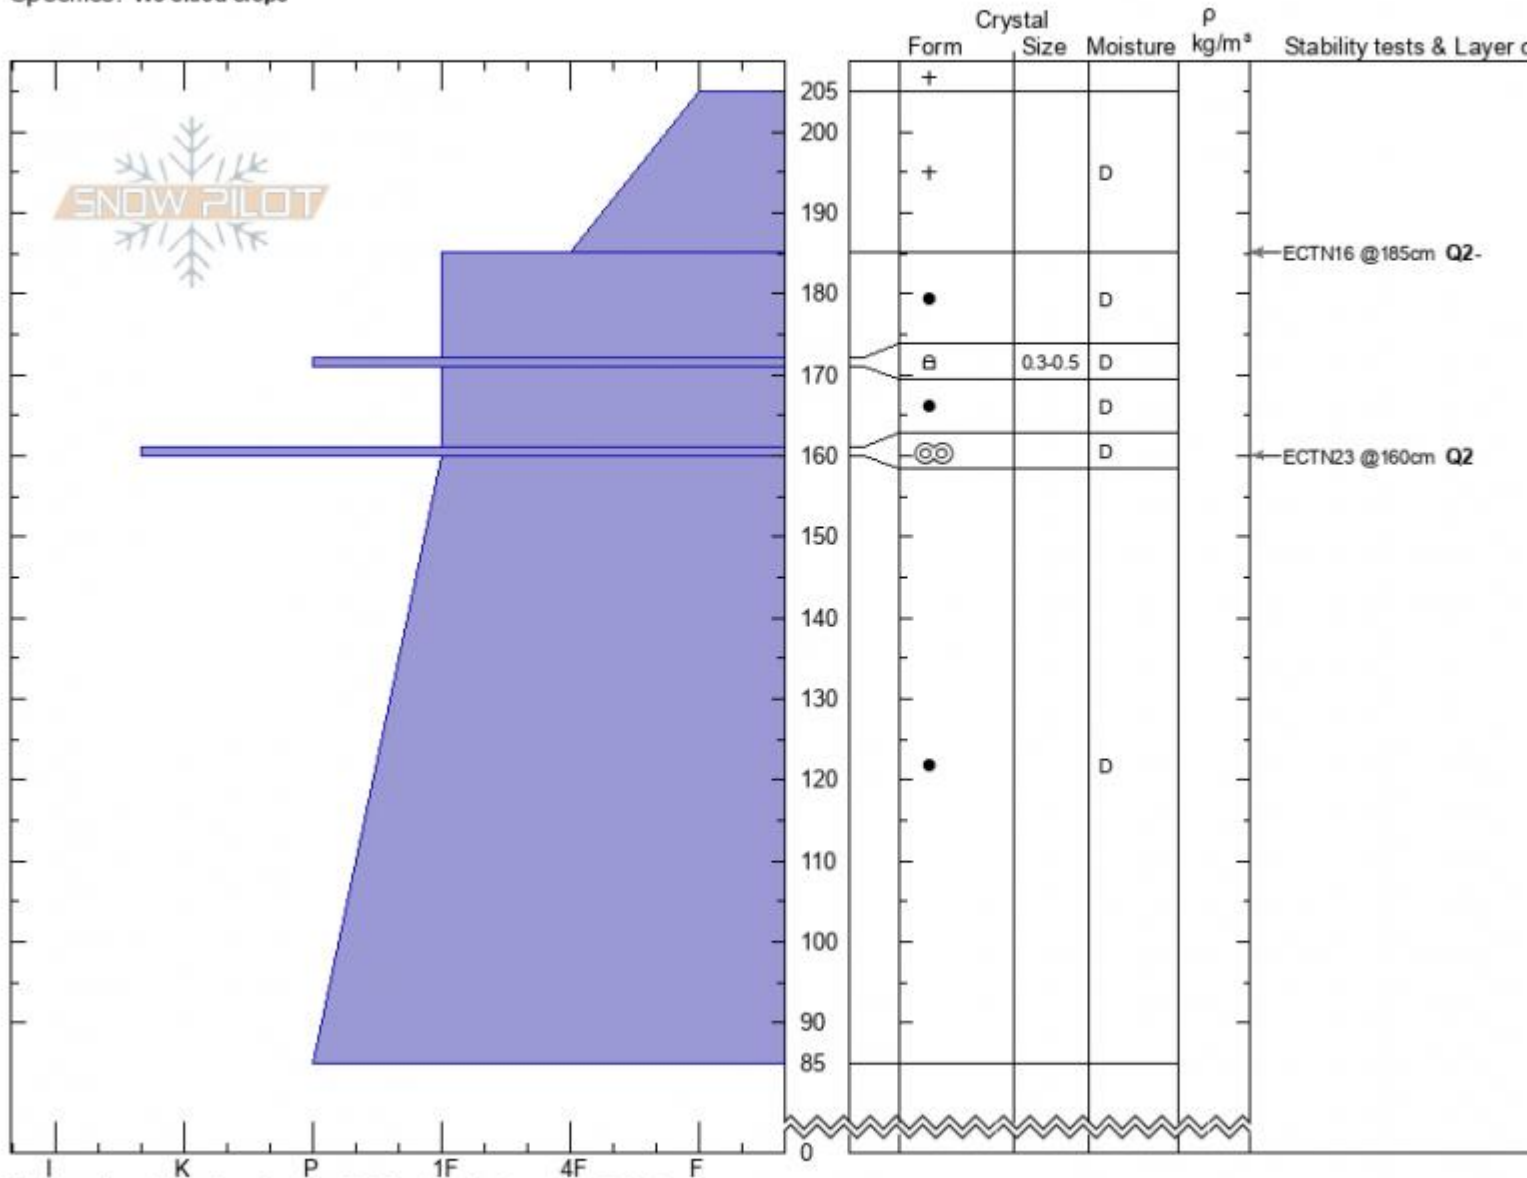

Flanders East side profile - 27 Mar

W S Flanders
Gallatin Range-N
MT
 Elevation: **8488 ft**
 Aspect: **NW**
 Specifics: **We skied slope**

Wyatt Gober
03/27/2021 - 11:45am
 Co-ord: **45.43985N, -110.92696W**
 Slope Angle: **36°**
 Wind Loading: **no**

Stability:
 Air Temperature: **-6°C**
 Sky Cover: **OVC**
 Precipitation: **S-1**
 Wind: **E Light Breeze**

HS: **205** Layer Notes:
 PS: **30** 161-160cm: **Problematic layer**

Notes: Non-Swag shearing had Q2 fracture below crust @ 160
 Propagation Saw Test at 160, 90cm long, no results

Advisory Region
 Northern Gallatin
 Longitude
 -110.93W
 Latitude
 45.44N
 Northern Gallatin, 2021-03-28