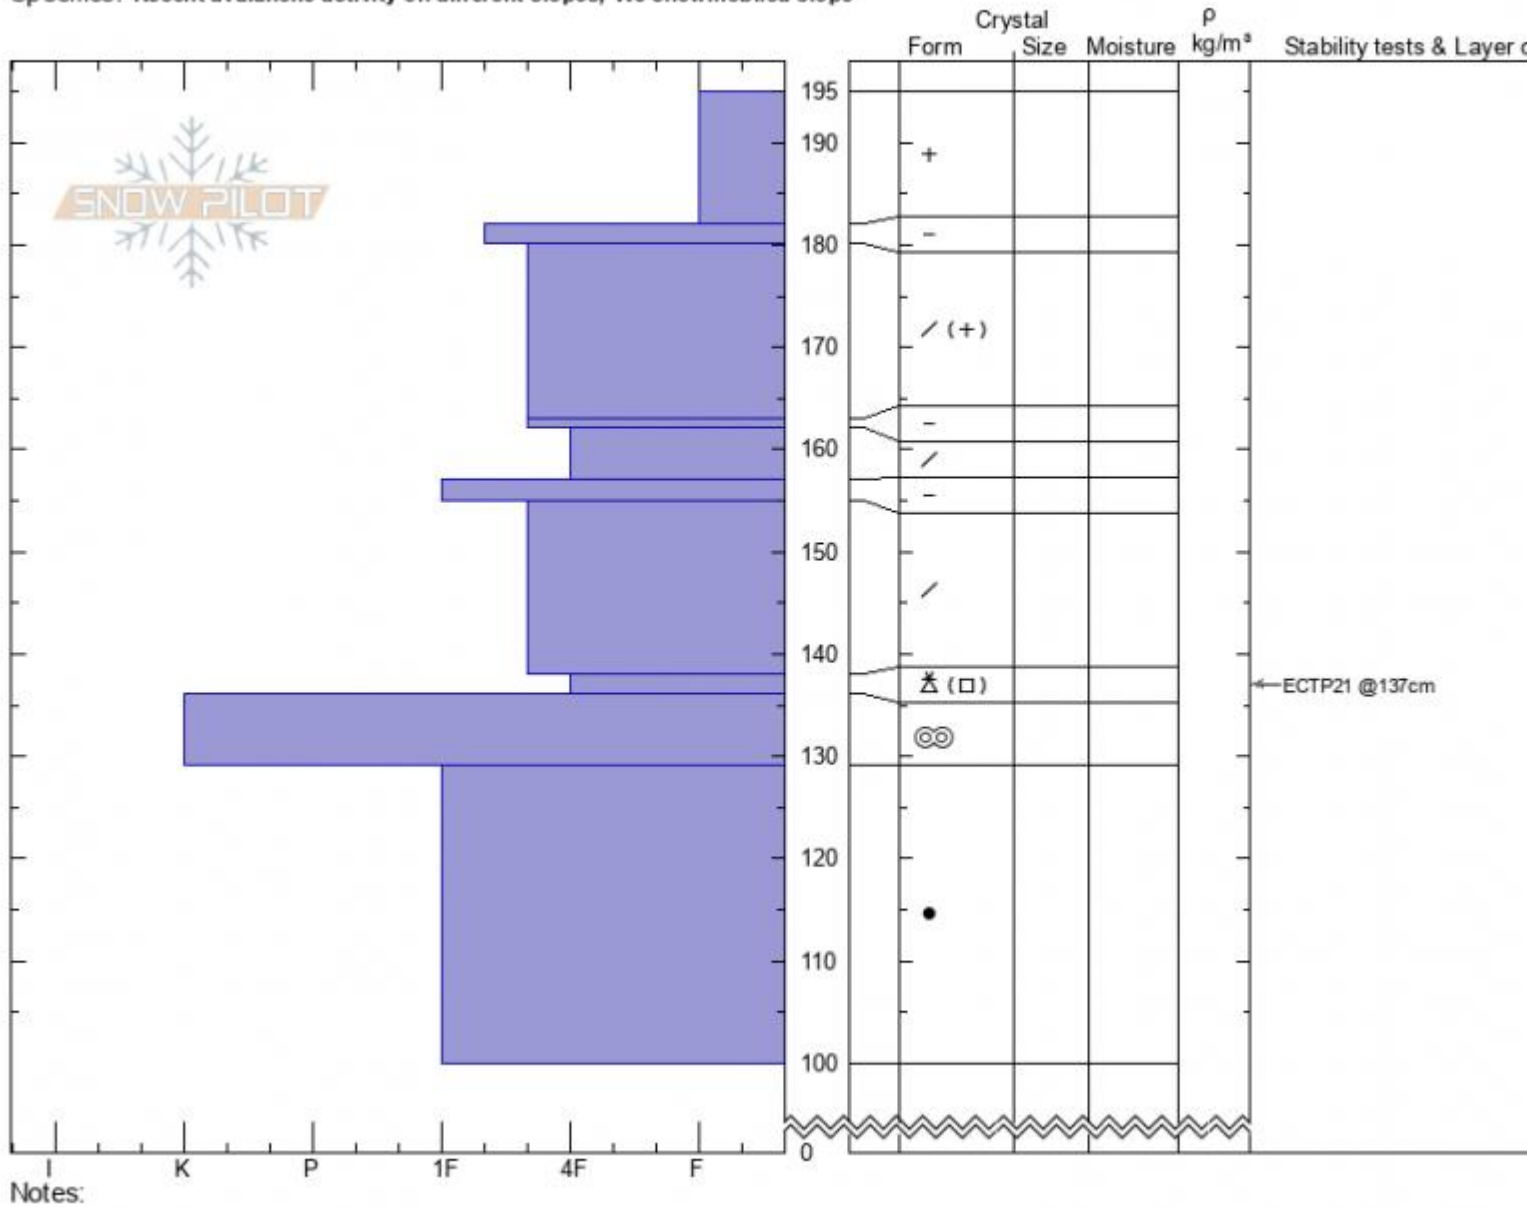

# Buck Ridge Profile - 27 Mar

Buck Ridge/Bear Crk  
Madison Range-N  
MT

Alex Marienthal  
03/27/2021 - 12:30pm  
Co-ord: 45.18476N, -111.46766W  
Slope Angle: 30°  
Wind Loading:

Stability: **fair**  
Air Temperature:  
Sky Cover: **OVC**  
Precipitation: **S-1**  
Wind: **Calm**

HS: 195 Layer Notes:  
138-136cm: Problematic layer

Specifics: Recent avalanche activity on different slopes; We snowmobiled slope

Advisory Region  
Northern Madison  
Longitude  
-111.38W  
Latitude  
45.17N  
Northern Madison, 2021-03-28