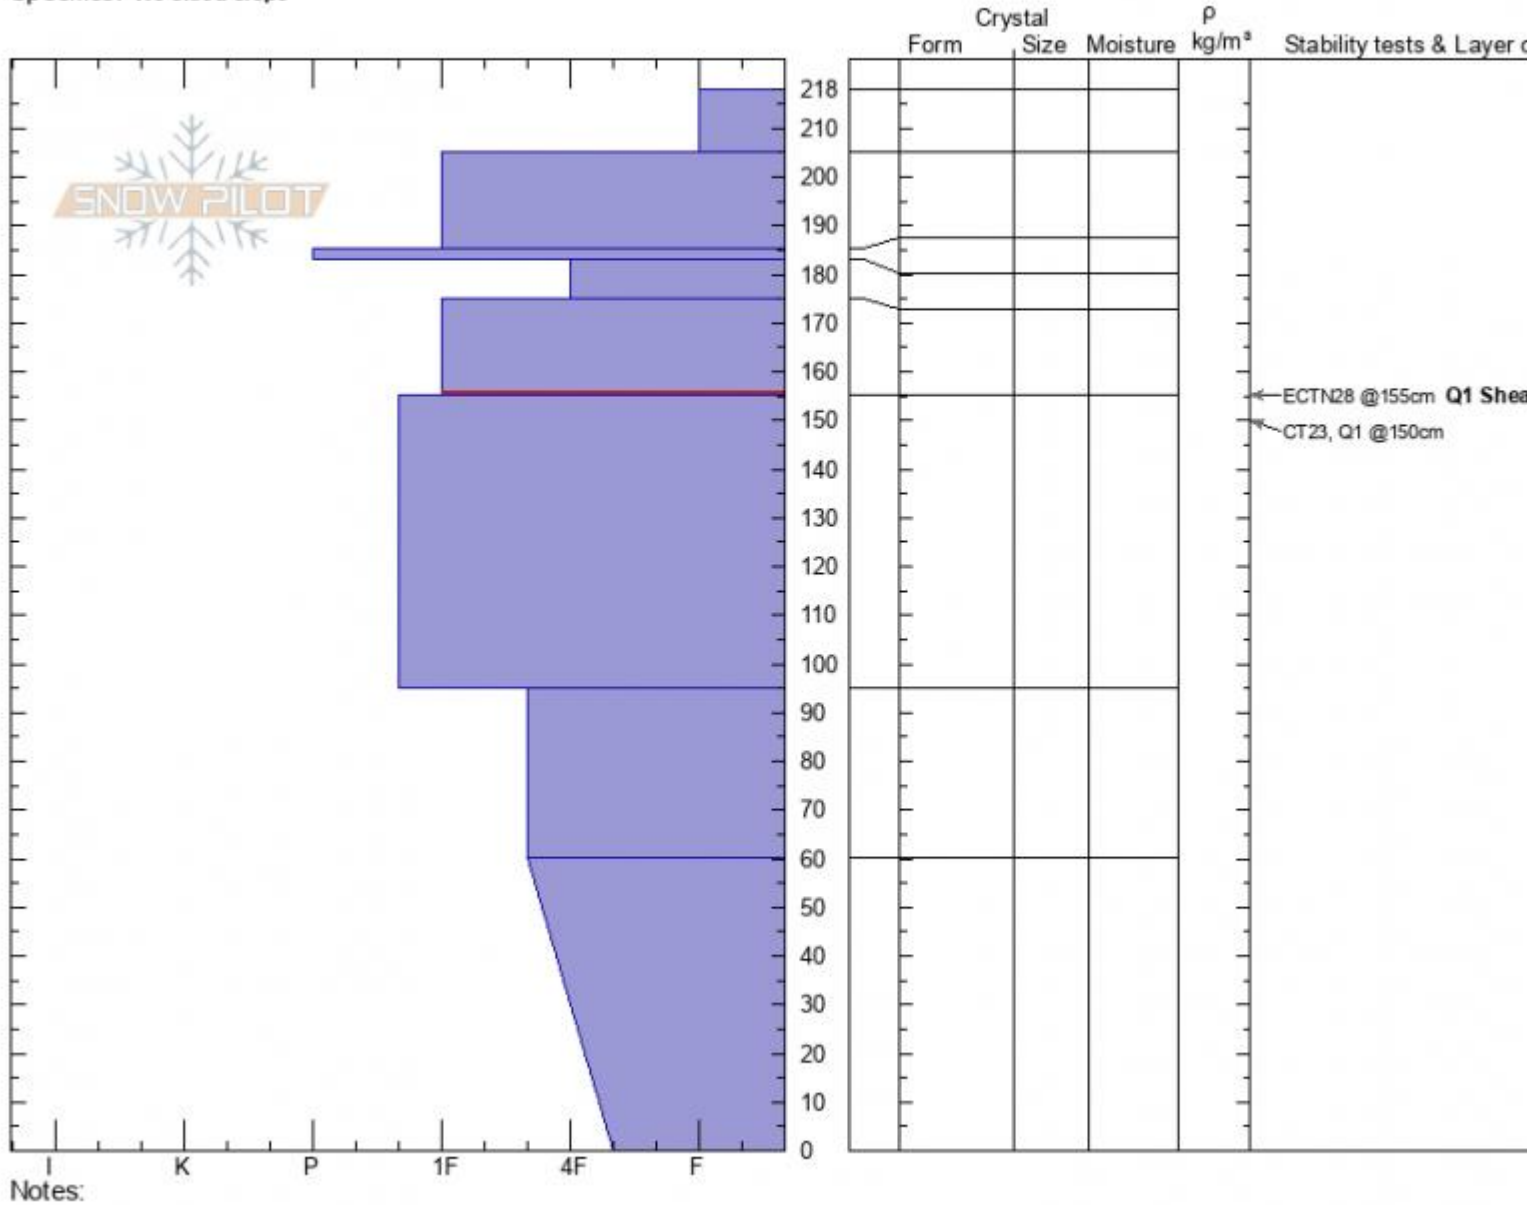

Dudley Creek Snowpit Profile - 27 March

Dudley Creek
Madison Range-N
MT
 Elevation: **2502 m**
 Aspect: **NE**
 Specifics: **We skied slope**

Erich Schreier
03/27/2021 - 7:00pm
 Co-ord: **45.28594N, -111.28725W**
 Slope Angle: **32°**
 Wind Loading: **previous**

Stability:
 Air Temperature: **0°C**
 Sky Cover: **CLR**
 Precipitation: **NO**
 Wind: **S Calm**

HS: 218 Layer Notes:
 175-155cm: **Problematic layer**

Notes:
 Advisory Region
 Northern Madison
 Longitude
 -111.29W
 Latitude
 45.29N
 Northern Madison, 2021-03-31