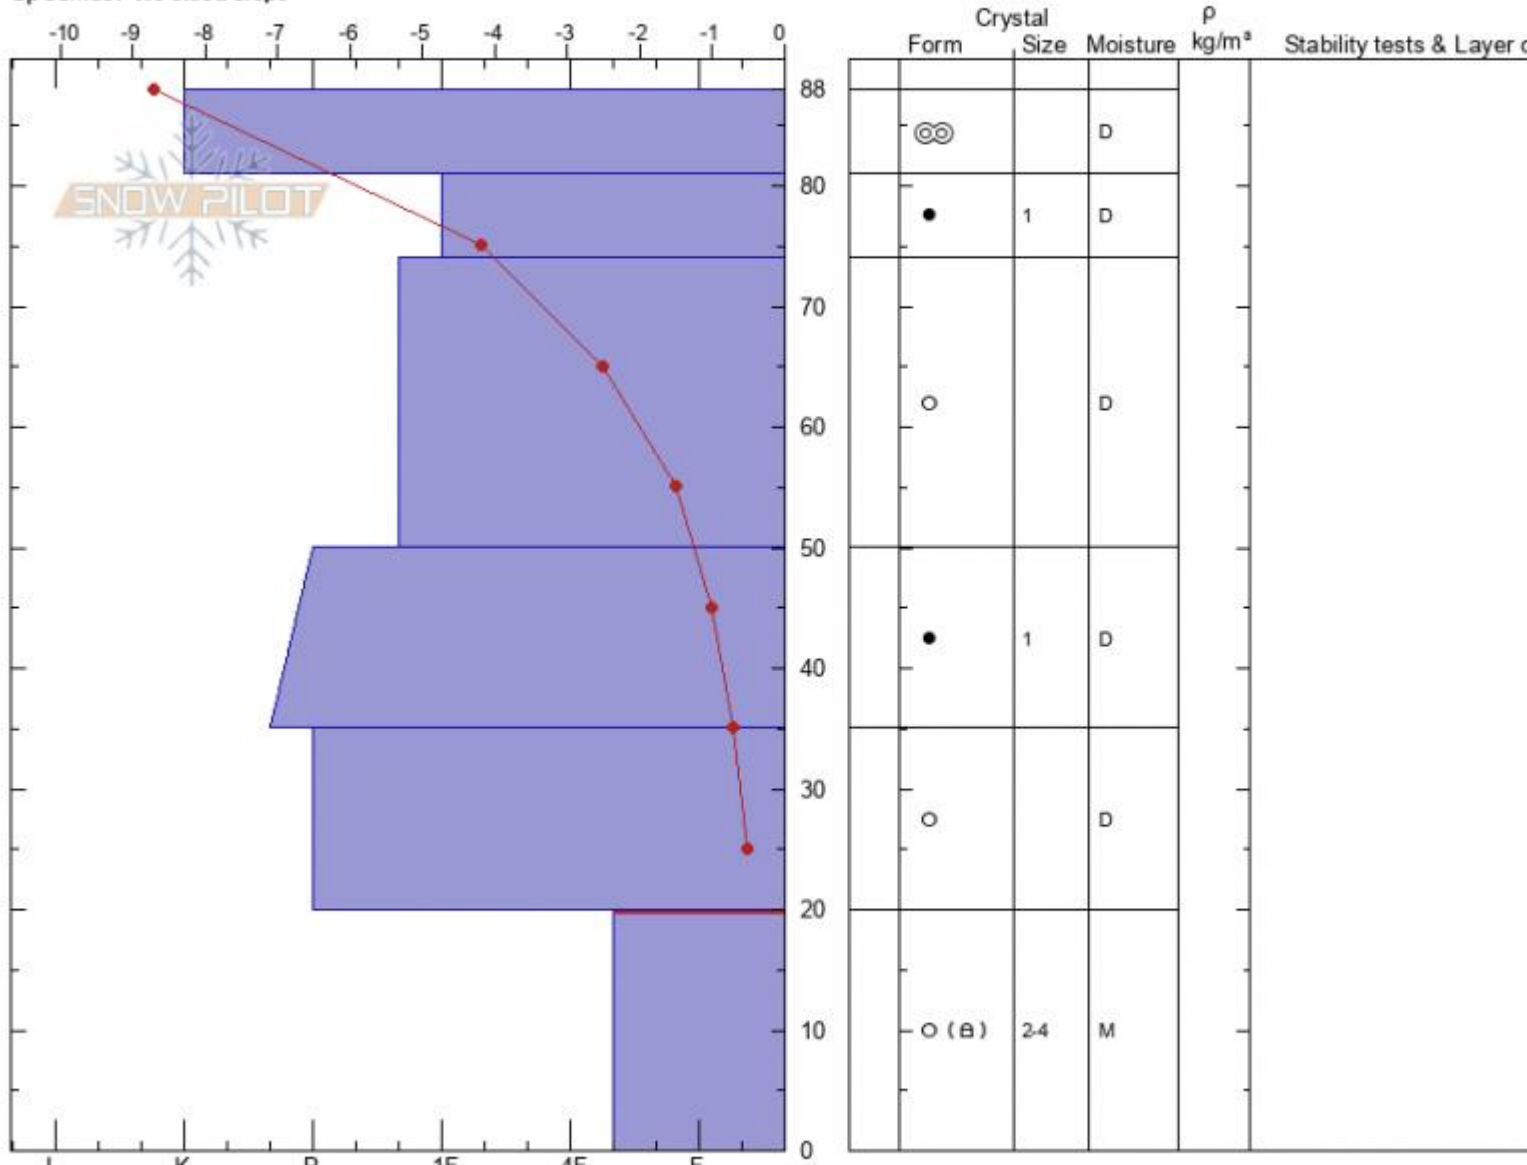

Beehive Basin Profile - 1 April

Beehive Basin
Madison Range-N
MT
 Elevation: **8542 ft**
 Aspect: **SW**
 Specifics: **We skied slope**

Zach Keskinen
04/01/2021 - 10:45am
 Co-ord: **45.32256N, -111.38968W**
 Slope Angle: **32°**
 Wind Loading: **no**

Stability: **very_good**
 Air Temperature: **0.5°C**
 Sky Cover: **CLR**
 Precipitation: **NO**
 Wind: **Calm**

HS: **88** Layer Notes:
 PF: **5** 20-0cm: **Problematic layer**

Notes: with Dave Zinn.

Advisory Region
 Northern Madison
 Longitude
 -111.39W
 Latitude
 45.34N
 Northern Madison, 2021-04-01