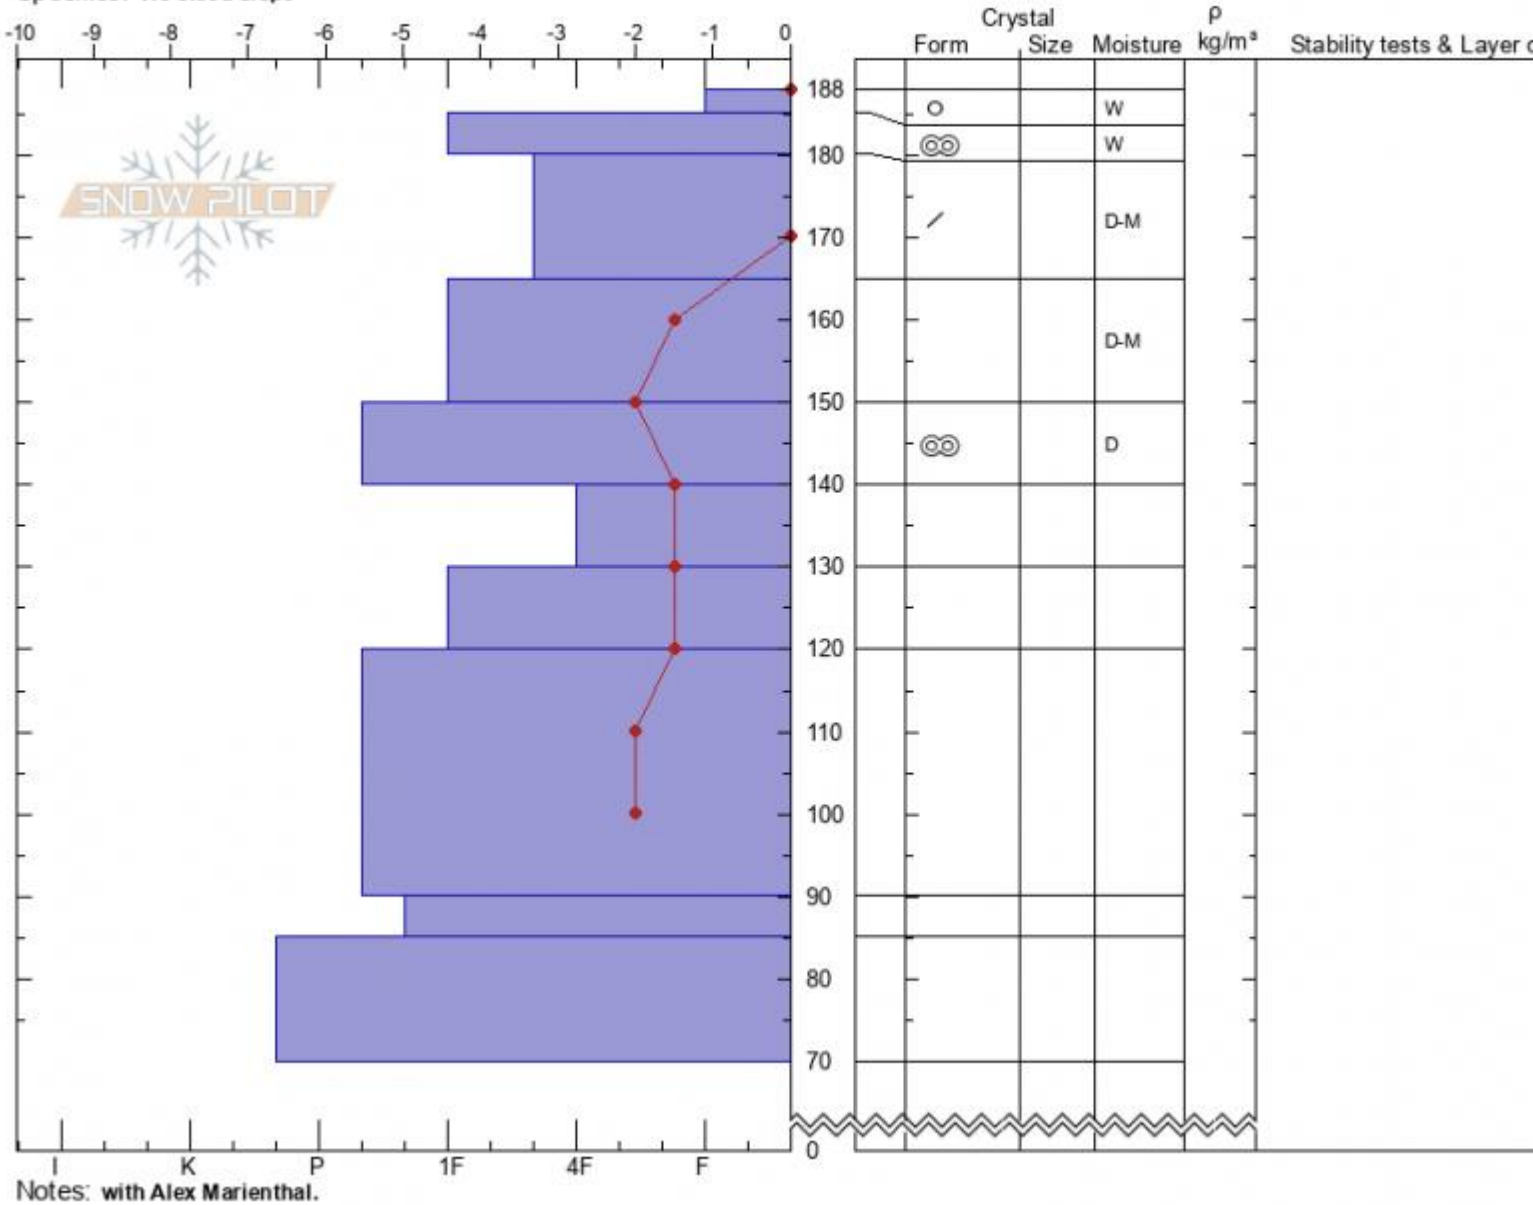

# Fairy Lake Profile - 3 April

**Arrowhead Bowl**  
**Bridger Range**  
**MT**  
 Elevation: **8805 ft**  
 Aspect: **E**  
 Specifics: **We skied slope**

**Zach Keskinen**  
**04/03/2021 - 10:45am**  
 Co-ord: **45.91991N, -110.97791W**  
 Slope Angle: **38°**  
 Wind Loading: **no**

Stability: **very\_good**  
 Air Temperature: **6°C**  
 Sky Cover: **SCT**  
 Precipitation: **NO**  
 Wind: **SE Light Breeze**

HS: **188**    Layer Notes:  
 PF: **35**

Advisory Region  
 Bridger Range  
 Longitude  
 -110.96W  
 Latitude  
 45.90N  
 Bridger Range, 2021-04-04